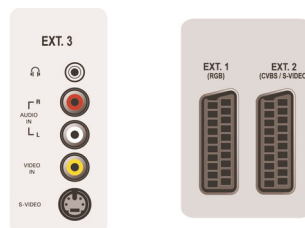

Tuner/Reception/Transmission

- Aerial Input: 75 ohm coaxial (IEC75)
- TV system: PAL I, PAL B/G, PAL D/K, SECAM B/G, SECAM D/K, SECAM L/L'
- Video Playback: NTSC, SECAM, PAL
- Tuner bands: Hyperband, S-Channel, UHF, VHF
- Number of Preset Channels: 100
- Tuner Display: PLL

Connectivity

- Ext 1 Scart: Audio L/R, CVBS in/out, RGB
- Ext 2 Scart: Audio L/R, CVBS in/out, S-video in
- Ext 3: S-video in, CVBS in, Audio L/R in
- Ext 4: YPbPr, Audio L/R in
- Ext 5: HDMI
- Ext 6: HDMI
- Number of Scarts: 2
- Other connections: Headphone out

Power

- Ambient temperature: 5 °C to 40 °C

- Mains power: 220 - 240V, 50/60Hz
- Power consumption: 175 W
- Standby power consumption: < 1W

Accessories

- Included accessories: Table top stand, Power cord, Quick start guide, User Manual, Registration card, Warranty certificate, Remote Control, Batteries for remote control
- Optional accessories: Floor stand

Dimensions

- Set dimensions (W x H x D): 935 x 626 x 117 mm
- Set dimensions with stand (W x H x D): 935 x 688 x 265 mm
- Product weight: 21 kg
- Product weight (+stand): 28 kg
- Box dimensions (W x H x D): 1000 x 701 x 289 mm
- Weight incl. Packaging: 32 kg

Stereo system					Transmission system					
2CS DK	NICAM DK	2CS BG	NICAM I	NICAM LL'	PAL BG	PAL D/K	PAL I	SECAM BG	SECAM DK	SECAM LL'
•	•	•	•	•	•	•	•	•	•	•

Issue date 2022-04-26

Version: 5.0.9

12 NC: 8670 000 25491
EAN: 87 12581 30323 5

© 2022 Koninklijke Philips N.V.
All Rights reserved.

Specifications are subject to change without notice.
Trademarks are the property of Koninklijke Philips N.V.
or their respective owners.

www.philips.com