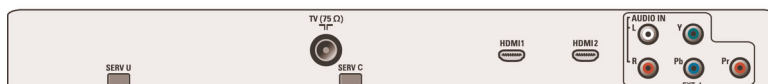

Tuner/Reception/Transmission

- Aerial Input: 75 ohm coaxial (IEC75)
- TV system: PAL I, PAL B/G, PAL D/K, SECAM B/G, SECAM D/K, SECAM L/L'
- Video Playback: NTSC, SECAM, PAL
- Tuner bands: Hyperband, S-Channel, UHF, VHF
- Number of Preset Channels: 100
- Tuner Display: PLL

Connectivity

- Ext 1 Scart: Audio L/R, CVBS in/out, RGB
- Ext 2 Scart: Audio L/R, CVBS in/out, S-video in
- Ext 3: S-video in, CVBS in, Audio L/R in
- Ext 4: YPbPr, Audio L/R in
- Ext 5: HDMI
- Ext 6: HDMI
- Number of Scarts: 2
- Other connections: Headphone out

Power

- Ambient temperature: 5 °C to 40 °C

- Mains power: 220 - 240V, 50/60Hz
- Power consumption: 175 W
- Standby power consumption: < 1W

Accessories

- Included accessories: Table top stand, Power cord, Quick start guide, User Manual, Registration card, Warranty certificate, Remote Control, Batteries for remote control
- Optional accessories: Floor stand

Dimensions

- Set dimensions (W x H x D): 935 x 626 x 117 mm
- Set dimensions with stand (W x H x D): 935 x 688 x 265 mm
- Product weight: 21 kg
- Product weight (+stand): 28 kg
- Box dimensions (W x H x D): 1000 x 701 x 289 mm
- Weight incl. Packaging: 32 kg

Stereo system					Transmission system					
2CS DK	NICAM DK	2CS BG	NICAM I	NICAM LL'	PAL BG	PAL D/K	PAL I	SECAM BG	SECAM DK	SECAM LL'
•	•	•	•	•	•	•	•	•	•	•

Issue date 2022-04-26

Version: 5.0.9

12 NC: 8670 000 25491
EAN: 87 12581 30323 5

© 2022 Koninklijke Philips N.V.
All Rights reserved.

Specifications are subject to change without notice.
Trademarks are the property of Koninklijke Philips N.V.
or their respective owners.

www.philips.com