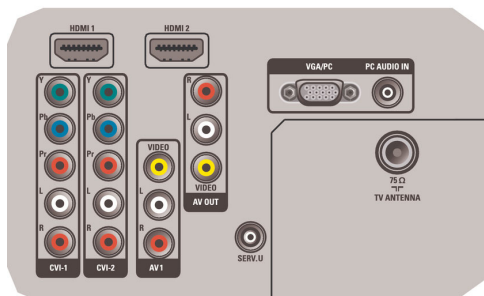

Multimedia Applications

- Playback Formats: MP3, JPEG Still pictures, MPEG1, MPEG4, RealMedia Video
- Playback enhancement: Picture slideshow

Tuner/Reception/Transmission

- Aerial Input: 75 ohm coaxial (IEC75)
- TV system: PAL B/G, PAL D/K
- Video Playback: NTSC, PAL
- Tuner bands: Hyperband, S-Channel, UHF, VHF
- Number of Preset Channels: 99

Connectivity

- AV 1: Audio L/R in, YPbPr
- AV 2: Audio L/R in, YPbPr
- AV 3: Audio L/R in, CVBS in
- Front / Side connections: HDMI v1.3, S-video in, CVBS in, Audio L/R in, Headphone out, USB
- Other connections: Monitor out, CVBS, L/R (cinch), PC-in VGA + Audio L/R in
- HDMI 1: HDMI v1.3
- HDMI 2: HDMI v1.3
- EasyLink (HDMI-CEC): One touch play, EasyLink, Remote control pass-through, System audio

control, System standby

Power

- Ambient temperature: 5 °C to 40 °C
- Mains power: 110-240V; 50-60Hz
- Power consumption: 120 W
- Standby power consumption: (typical) <0.15W

Dimensions

- Set dimensions (W x H x D): 810 x 519 x 95 mm
- Set dimensions with stand (W x H x D): 810 x 570 x 230 mm
- Weight incl. Packaging: 17.5 kg
- Product weight: 10.5 kg
- Product weight (+stand): 12.5 kg
- Box dimensions (W x H x D): 1034 x 662 x 246 mm
- VESA wall mount compatible: 200 x 200 mm

Accessories

- Included accessories: Tabletop swivel stand, Power cord, Quick start guide, User Manual, Remote Control, 2 x AAA Batteries
- User Manual: Arabic, English, French, Malay, Thai, Traditional Chinese

Rear connectors

Side

Issue date 2019-06-28

Version: 5.6.7

12 NC: 8670 000 51769
EAN: 87 12581 47810 0

© 2019 Koninklijke Philips N.V.
All Rights reserved.

Specifications are subject to change without notice.
Trademarks are the property of Koninklijke Philips N.V.
or their respective owners.

www.philips.com