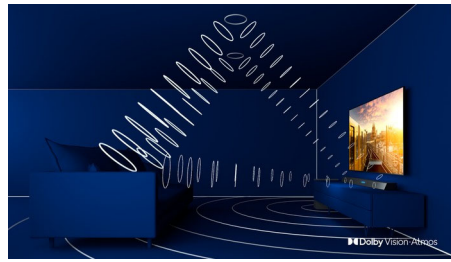

Dolby Vision and Dolby Atmos

Support for Dolby's premium sound and video formats means the HDR content you watch will look-and sound-gloriously real. Whether it's the latest streaming series or a Blu-Ray disc set, you'll enjoy contrast, brightness, and color that reflect the director's original intentions. And hear spacious sound with clarity, detail, and depth.

Pixel Precise Ultra HD

The beauty of 4K Ultra HD TV is in savoring every detail. Philips Pixel Precise Ultra HD engine converts any input picture into stunning UHD resolution on your screen. Enjoy a smooth, yet sharp moving image and exceptional contrast. Discover deeper blacks, whiter whites, vivid colors and natural skin tones-every time, and from any source.

Borderless design

Another Philips ingenious invention, bringing you Philips borderless design TV. Now, you can see more screen images till the edge of your screen, without feeling bothered by a black frame around the TV. A true genuine art masterpiece that now you can really own in your room. This TV is beautiful and minimally invasive. It transcends beyond time and will definitely blends intricately with your modern interior.