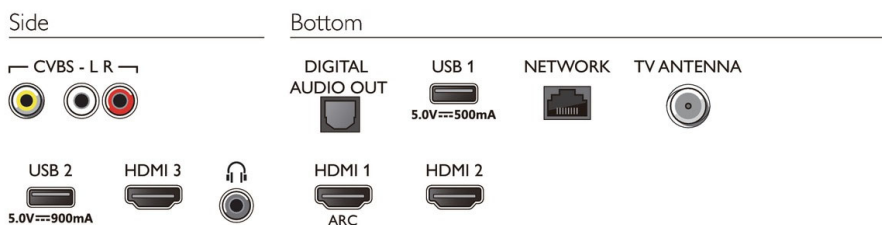

- Product weight (+stand): 11.1 kg
- Weight incl. Packaging: 16.1 kg
- VESA wall mount compatible: 200 x 200 mm
- Stand dimensions (W x H x D): 952.4 x 58.5 x 262.7 mm

Color & Finishing

- TV Front: Metallic Silver

Accessories

- Included accessories: Remote Control, 2 x AAA Batteries, Table top stand, Power cord, Quick start guide, Legal and safety brochure

Connections

Issue date 2020-10-06

Version: 6.0.1

12 NC: 8670 001 62245
EAN: 87 18863 02162 0