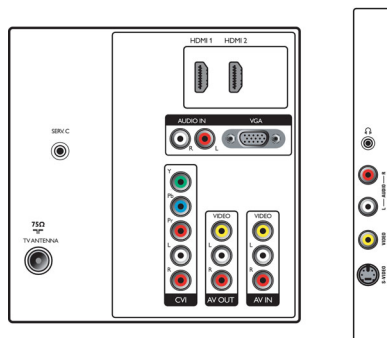

Loudspeakers

- Built-in speakers: 2

Convenience

- Child Protection: Child Lock+Parental Control

- Clock: On main display, Sleep Timer, Wake Up Timer
- Connection Enhancement: Easy link
- Ease of Installation: Autostore, Fine Tuning, Program Name, Sorting
- Ease of Use: 8 channel smart surf list, Auto Volume Leveller (AVL), Program List, Side Control
- On-Screen Display languages: English, Simplified Chinese, Arabic, Thai, Vietnamese
- Remote Control: TV
- Remote control type: PF02A08B
- Screen Format Adjustments: 4:3, Movie expand 14:9, Movie expand 16:9, Subtitle Zoom, Super Zoom, Widescreen
- Teletext: 1000 page Smart Text
- Signal strength indication
- Smart mode: Game, Movie, Personal, Power saver, Standard, Vivid

Connectivity

- AV 1: Audio L/R in, YPbPr
- AV 2: Audio L/R in, CVBS in
- HDMI 1: HDMI v1.3
- HDMI 2: HDMI v1.3
- EasyLink (HDMI-CEC): One touch play, System info (menu language), System standby
- Front / Side connections: S-video in, CVBS in, Audio L/R in, Headphone out
- Other connections: PC-in VGA + Audio L/R in

Power

- Ambient temperature: 5 °C to 40 °C
- Mains power: 100-240V, 50/60Hz
- Power consumption: 200 W
- Standby power consumption: (typical) <0.15W

Dimensions

- Set dimensions (W x H x D): 1033 x 666 x 88 mm
- Set dimensions with stand (W x H x D): 1033 x 720 x 262 mm
- Weight incl. Packaging: 32 kg