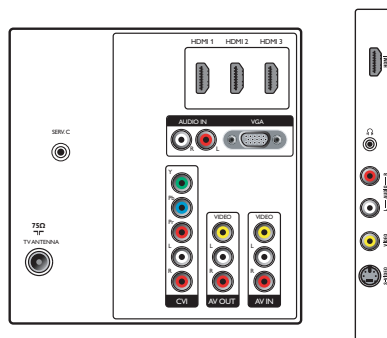

Connectivity

- AV 1: Audio L/R in, YPbPr
- AV 2: Audio L/R in, CVBS in
- HDMI 1: HDMI v1.3
- HDMI 2: HDMI v1.3
- HDMI 3: HDMI v1.3
- EasyLink (HDMI-CEC): One touch play, System info (menu language), System standby
- Front / Side connections: HDMI v1.3, S-video in, CVBS in, Audio L/R in, Headphone out
- Other connections: PC-in VGA + Audio L/R in

Power

- Ambient temperature: 5 °C to 40 °C
- Mains power: 100-240V, 50/60Hz

- Power consumption: 230 W
- Standby power consumption: (typical) <0.15W

Dimensions

- Set dimensions (W x H x D): 1046 x 645 x 108 mm
- Set dimensions with stand (W x H x D): 1046 x 716 x 262 mm
- Weight incl. Packaging: 32 kg
- Product weight (+stand): 26 kg
- Box dimensions (W x H x D): 1171 x 810 x 333 mm
- VESA wall mount compatible: 400 x 400 mm

Accessories

- Included accessories: Tabletop swivel stand, Power cord, Quick start guide, User Manual, Registration card, Warranty certificate, Remote Control, Batteries for remote control

Issue date 2011-06-07