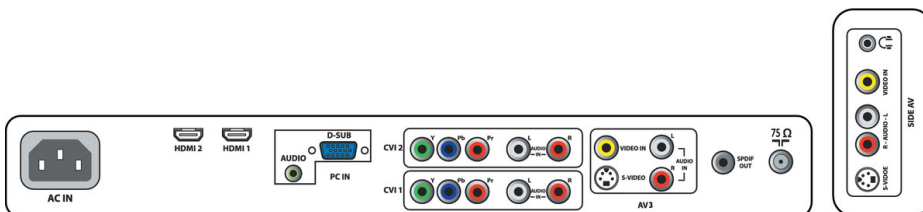

Connectivity

- AV 1: Audio L/R in, YPbPr
- AV 2: Audio L/R in, YPbPr
- AV 3: Audio L/R in, CVBS in, S-Video in
- AV 4: HDMI
- AV 5: HDMI
- Front / Side connections: Audio L/R in, CVBS in, Headphone out, S-video in
- Other connections: PC Audio in, PC-In VGA, S/PDIF out (coaxial)

Accessories

- Included Accessories: Table top stand, Power cord, Quick start guide, User Manual, Warranty certificate, Remote Control, Batteries for remote control

Dimensions

- Color cabinet: Silver, high gloss black
- Set dimensions (W x H x D): 791 x 539.2 x 109 mm
- Set dimensions with stand (W x H x D): 791 x 601 x 251.1 mm
- Product weight: 15.1 kg
- Product weight (+stand): 18.1 kg
- Box dimensions (W x H x D): 899 x 714 x 269 mm
- Weight incl. Packaging: 19.2 kg
- VESA wall mount compatible: 400 x 200 mm