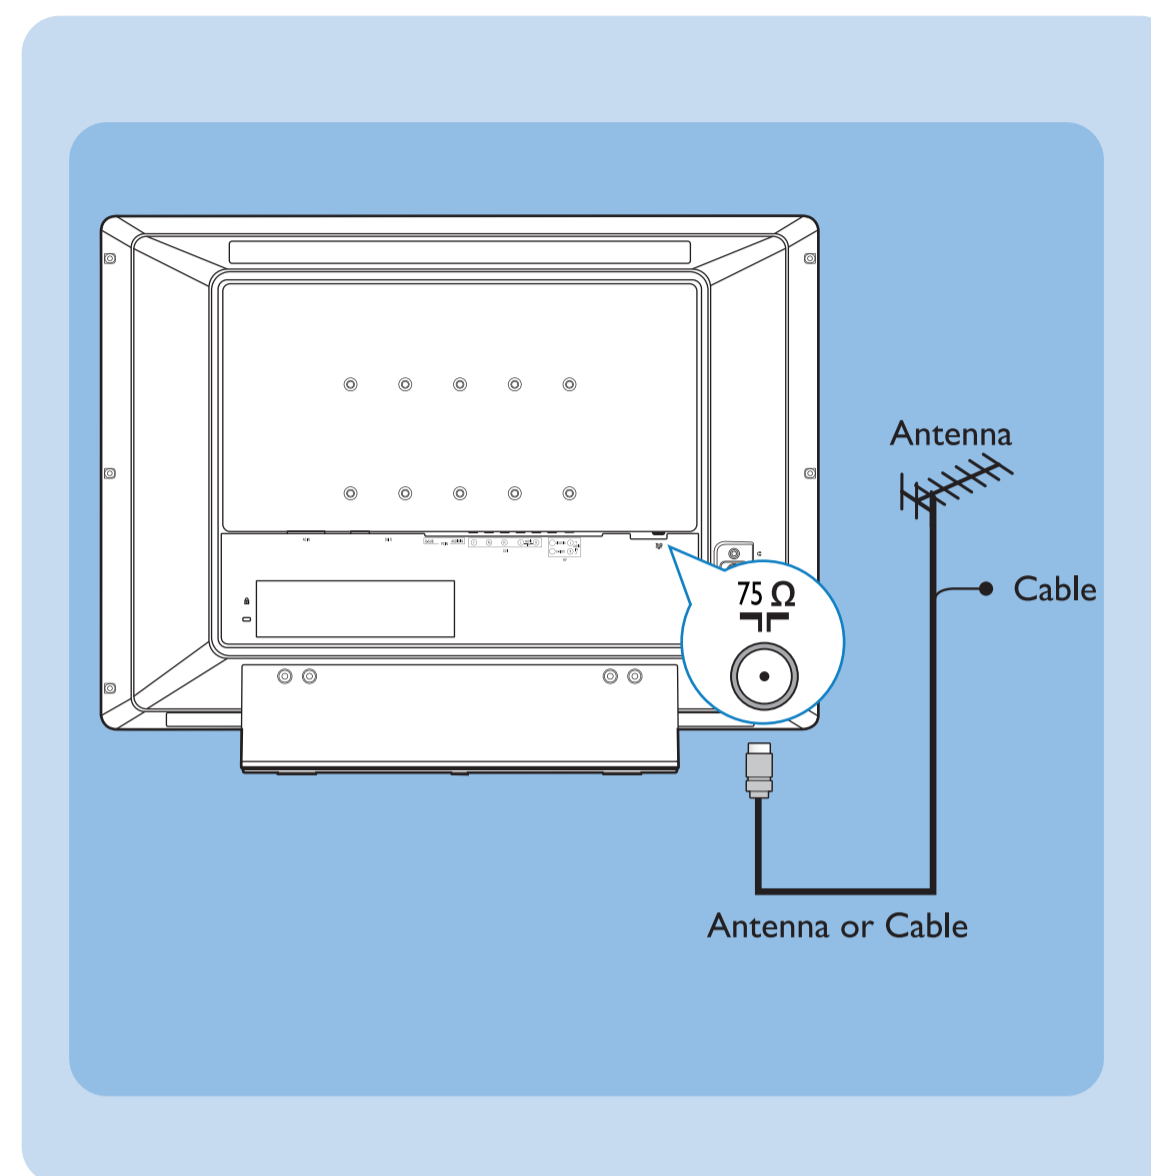

Auto Store 自动搜寻

Immediately after unpacking and plugging in your new television, run the auto store function to set up the TV for the antenna or cable channels available in your area. If you do not run the auto store function to set up the channels, your television may not operate properly. (See User Manual page 10.)

在打开包装并连通这台新电视的电源后，立即进行自动搜寻功能设置电视，使其记忆您所在的地区可用的天线或有线电视频道。如果不进行自动搜寻功能设置频道，电视可能无法正常工作。(参见用户手册第10页。)

Welcome 欢迎

Read me 阅读我

Wall mounting 墙式安装

When installing the LCDTV on the wall, please consult a professional technician for proper installing. The manufacture accepts no liability for installations not performed by professional technician.

将液晶电视挂在墙上时，请咨询专业技术人员以了解正确的安装方式。制造商对于非专业人士进行的安装不承担任何责任。

The manufacture accepts no liability for damage of improper installation. Any question, please consult your dealer or service center. 生产商对不当安装所造成的损失将不负任何责任。如有疑问，请与销售商或服务中心联系。