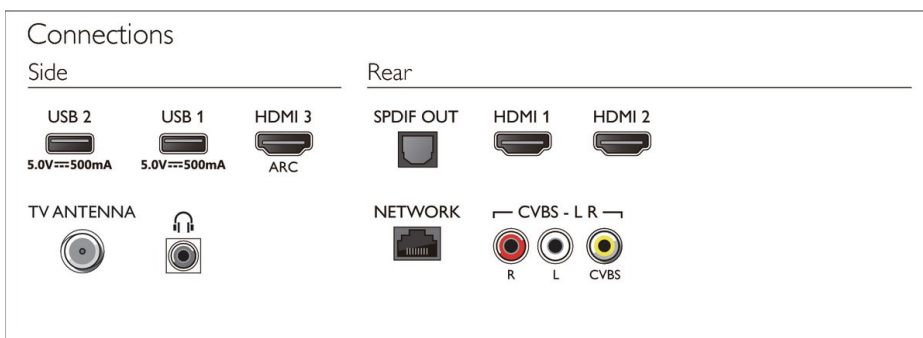

Supported Display Resolution

- Computer inputs on all HDMI: HDR supported, HDR10/ HLG
- Video inputs on all HDMI: HDR supported, HDR10/HLG (Hybrid Log Gamma)

Tuner/Reception/Transmission

- Digital TV: ISDB-T
- MPEG Support: MPEG2, MPEG4
- Video Playback: NTSC, PAL, SECAM
- TV Program guide*: 8 day Electronic Program Guide
- Signal strength indication
- HEVC support

Power

- Mains power: AC 110 - 240 V 50/60Hz
- Ambient temperature: 5 °C to 35 °C
- Standby power consumption: <0.5W
- Off mode power consumption: N/A
- Power Saving Features: Auto switch-off timer, Picture mute (for radio), Eco mode
- Annual energy consumption: 44 kW ·h

Dimensions

- Box dimensions (W x H x D): 798 x 516 x 133 mm
- Set dimensions (W x H x D): 719.2 x 425.7 x 75.6 mm
- Set dimensions with stand (W x H x D): 719.2 x 486.2 x 177.4 mm
- Product weight: 4 kg
- Product weight (+stand): 4.1 kg
- Weight incl. Packaging: 5.8 kg
- VESA wall mount compatible: 100 x 100 mm
- Stand dimensions (W x H x D): 605.5 x 60.5 x 177.4 mm

Accessories

- Included accessories: Remote Control, 2 x AAA Batteries, Table top stand, Power cord, Quick start

guide, Legal and safety brochure

Design

- Colors of TV: Plastic black BDLS bezel
- Stand design: Plastic anthracite arch stand

Issue date 2021-11-03

Version: 11.2.1

12 NC: 8670 001 68557
EAN: 87 18863 02494 2

© 2021 Koninklijke Philips N.V.
All Rights reserved.

Specifications are subject to change without notice.
Trademarks are the property of Koninklijke Philips N.V.
or their respective owners.

www.philips.com

* EPG and actual visibility (up to 8 days) is country and operator dependent.

* Smart TV app offerings vary per TV model and country. For more details please visit: www.philips.com/smarttv.

* USB recording for digital channels only, recordings may be limited by broadcast copy protection (CI+). Country and channel restrictions may apply.

* This television contains lead only in certain parts or components where no technology alternatives exist in accordance with existing exemption clauses under the RoHS Directive.