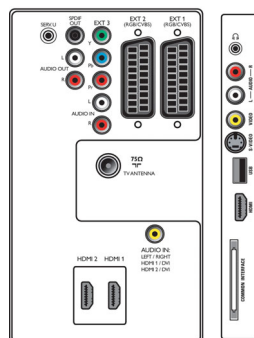

Tuner/Reception/Transmission

- Aerial Input: 75 ohm coaxial (IEC75)
- TV system: PAL I, PAL B/G, PAL D/K, SECAM B/G, SECAM D/K, SECAM L/L', DVB COFDM 2K/8K
- Video Playback: NTSC, SECAM, PAL
- Digital TV: DVB Terrestrial*
- Tuner bands: Hyperband, S-Channel, UHF, VHF

Connectivity

- Ext 1 Scart: Audio L/R, CVBS in/out, RGB
- Ext 2 Scart: Audio L/R, CVBS in/out, RGB
- Ext 3: YPbPr, Audio L/R in
- HDMI 1: HDMI v1.3
- HDMI 2: HDMI v1.3
- EasyLink (HDMI-CEC): One touch play, System

- standby
- Front/Side connections: HDMI v1.3, S-video in, CVBS in, Audio L/R in, Headphones Out, USB
- Other connections: Analogue audio Left/Right out, PC Audio in, S/PDIF out (coaxial), Common Interface

Power

- Ambient temperature: 5°C to 35°C
- Mains power: 220 - 240 V, 50/60 Hz
- Power consumption: 200 W
- Standby power consumption: 0.15 W

Dimensions

- Set dimensions (W x H x D): 1033 x 667 x 88 mm
- Set dimensions with stand (W x H x D): 1033 x 722 x 252 mm
- Weight incl. Packaging: 39 kg
- Product weight: 20.5 kg
- Product weight (+stand): 27.5 kg
- Box dimensions (W x H x D): 1160 x 759 x 333 mm
- VESA wall mount compatible: 400 x 400 mm

Accessories

- Included accessories: Tabletop stand, Power cord, Quick start guide, User Manual, Warranty certificate, Remote Control, Batteries for remote control

Stereo system				Transmission system						
2CS DK	NICAM DK	2CS BG	NICAM I	NICAM LL'	PAL BG	PAL D/K	PAL I	SECAM BG	SECAM DK	SECAM LL'
•	•	•	•	•	•	•	•	•	•	•

Issue date 2019-06-28

Version: 3.0.10

12 NC: 8670 000 38262
EAN: 87 12581 40530 4

© 2019 Koninklijke Philips N.V.
All Rights reserved.

Specifications are subject to change without notice.
Trademarks are the property of Koninklijke Philips N.V.
or their respective owners.

www.philips.com