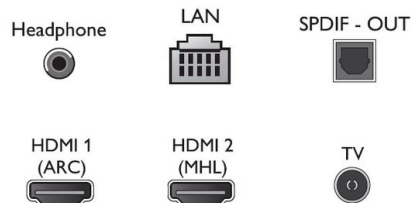

USB (photos, music, video)

Share the fun. Connect your USB memory-stick, digital camera, mp3 player or other multimedia device to the USB port on your TV to enjoy photos, videos and music with the easy to use onscreen content browser.

Connections

Side

Bottom

Issue date 2019-06-10

Version: 4.5.2

12 NC: 8670 001 45931
EAN: 87 18863 01304 5

© 2019 Koninklijke Philips N.V.
All Rights reserved.

Specifications are subject to change without notice.
Trademarks are the property of Koninklijke Philips N.V. or their respective owners.