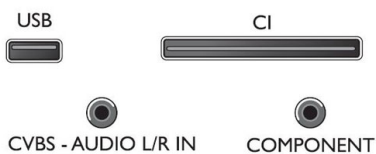

Specifications

Picture/Display

- Picture enhancement: Digital Crystal Clear
- Display: LED HD TV
- Panel resolution: 1366 x 768
- Aspect ratio: 16:9
- Brightness: 250 cd/m²
- Peak Luminance ratio: 65 %

Smart Interaction

- Programme: Pause TV, USB Recording*
- Ease of Use: One-stop Home button
- Firmware upgradeable: Firmware upgradeable via USB, Firmware auto upgrade wizard
- Signal strength indication
- Teletext: 1000-page Hypertext
- Electronic Programme Guide*: 8 days Electronic Programme Guide
- Screen Format Adjustments: Autozoom, 4:3, 16:9, Movie expand 16:9, Superzoom, Unscaled, Widescreen

Sound

- Output power (RMS): 16 W
- Sound Enhancement: Incredible Surround, Clear Sound, Smart Sound

Connectivity

- Number of HDMI connections: 2
- Number of USBs: 1
- Number of components in (YPbPr): 1
- Number of CVBS: 1
- Other connections: Common Interface Plus (CI+), Antenna IEC75, Ethernet-LAN RJ-45, Digital audio out (optical), Audio L/R in, Headphone out
- EasyLink (HDMI-CEC): Remote control pass-through, System audio control, System standby, One touch play

Multimedia Applications

- Video Playback Formats: MPEG-2, MPEG-4, Containers: AVI, MKV, H264/MPEG-4 AVC, MPEG-1, HEVC (H.265)
- Subtitles Formats Support: .SMI, .SRT, .SUB, .TXT, .ASS, .SSA

- Music Playback Formats: AAC, MP3, AC3
- Picture Playback Formats: JPEG, BMP, PNG

Supported Display Resolution

- Computer inputs: up to 1366x768 @ 60 Hz
- Video inputs: 24, 25, 30, 50, 60 Hz, up to 1366x768p

Tuner/Reception/Transmission

- Digital TV: DVB-T/T2/C
- MPEG Support: MPEG2, MPEG4
- Video Playback: NTSC, PAL, SECAM

Power