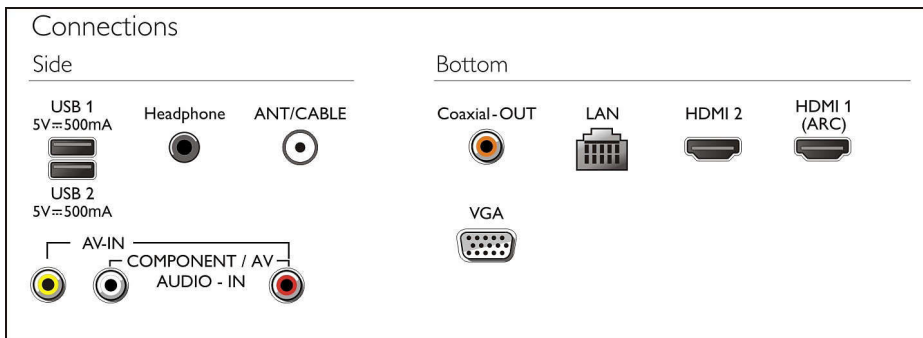

Pixel Plus HD

Philips Pixel Plus HD engine optimizes picture quality to deliver crisp images with beautiful contrast. So whether you're streaming online or watching from a disc, you'll enjoy sharper images with brighter whites and blacker blacks.

Philips TV/STA gallery

Philips app gallery is a wide-ranging collection of online apps that you can access as soon as your Smart TV is connected to the Internet. It's that easy! Just switch on your TV, connect to the Internet and experience a whole new world of entertainment online.

Two HDMI inputs with Easylink

Avoid cable clutter with a single HDMI cable to carry both picture and audio signals from your devices to your TV. HDMI uses uncompressed signals, ensuring the highest quality from source to screen. Together with Philips Easylink, you'll need only one remote control to perform most operations on your TV, DVD, Blu-ray, set top box or home theatre system.

Visible sound articulation

Experience entertainment in all its glory. With front facing visible sound articulation, enjoy a complete audio set up straight from your TV. Incredible highs, lifelike mids and explosive bass, all masterfully produced by a series of speakers that have been subtly placed for a thin TV design.

Issue date 2023-10-18

Version: 7.5.1

EAN: 87 18863 01966 5

© 2023 Koninklijke Philips N.V.
All Rights reserved.

Specifications are subject to change without notice.
Trademarks are the property of Koninklijke Philips N.V. or their respective owners.

www.philips.com

* EPG and actual visibility (up to 8 days) is country and operator dependent.

* The TV supports DVB reception for 'Free to air' broadcast. Specific DVB operators may not be supported. An up to date list can be found in the FAQ section of the Philips support website. For some operators Conditional Access and subscription are required. Contact your operator for more information.

* (Philips) only compatible with specific Philips player device.