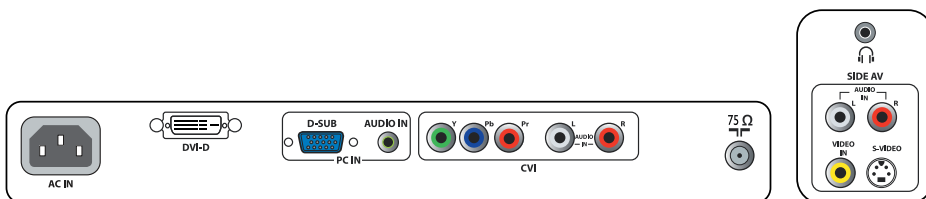

- Screen Display, Program List, Smart Picture, Smart Sound, Top Controls
- Remote Control: TV
- Remote control type: RC2023611/01B
- Screen Format Adjustments: 16:9 compress, 4:3, 4:3 expand, 4:3 HD
- Teletext: 1000 page Smart Text
- Teletext enhancements: Program information Line

Tuner/Reception/Transmission

- Aerial Input: 75 ohm coaxial (IEC75)
- TV system: PAL I, PAL B/G, SECAM B/G, SECAM D/K
- Video Playback: NTSC, PAL
- Tuner bands: Hyperband, S-Channel, UHF, VHF
- Tuner Display: PLL

Connectivity

- AV 1: Audio L/R in, YPbPr
- Front / Side connections: Audio L/R in, CVBS in, Headphone Out, S-video in
- Other connections: DVI-D, PC Audio in, PC-In VGA

Power

- Ambient temperature: 5 °C to 40 °C
- Mains power: 100-240V, 60-50 Hz
- Power consumption: 70 W
- Standby power consumption: < 2 W

Accessories

- Included accessories: Table top stand, Power cord, Quick start guide, User Manual, Warranty certificate, Remote Control, Batteries for remote control

Dimensions

- Set dimensions (W x H x D): 497 x 428 x 80 mm
- Set dimensions with stand (W x H x D): 497 x 472 x 218 mm
- Product weight: 7.5 kg
- Product weight (+stand): 8.55 kg
- Box dimensions (W x H x D): 548 x 566 x 222 mm
- Weight incl. Packaging: 10.4 kg
- VESA wall mount compatible: 100 x 100 mm

Issue date 2012-01-20

Version: 2.1.16

12 NC: 8670 000 27398
EAN: 87 12581 31811 6

© 2012 Koninklijke Philips Electronics N.V.
All Rights reserved.

Specifications are subject to change without notice.
Trademarks are the property of Koninklijke Philips
Electronics N.V. or their respective owners.

www.philips.com