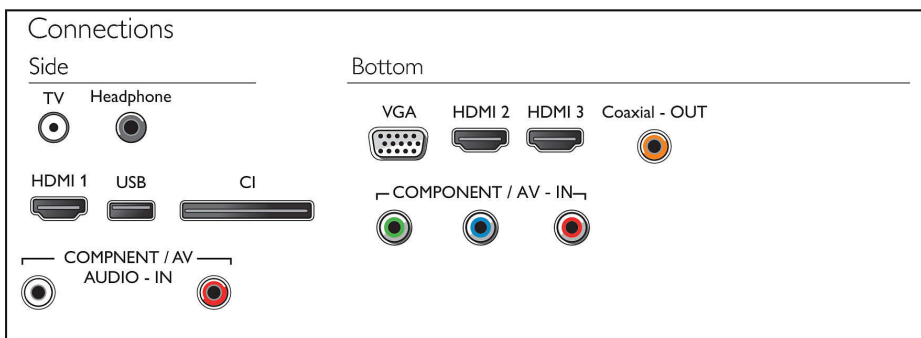

49PFT5200/98

Specifications

Picture/Display

- Aspect ratio: 4:3/16:9
- Diagonal screen size (inch): 49 inch
- Diagonal screen size (metric): 123 cm
- Display: LED Full HD
- Panel resolution: 1920x1080p
- Picture enhancement: Digital Crystal Clear, 100 Hz Perfect Motion Rate
- Viewing angle: 176° (H) / 176° (V)

Supported Display Resolution

- Computer inputs: up to 1920x1080 @ 60Hz
- Video inputs: 24, 25, 30, 50, 60 Hz, up to 1920x1080p

Tuner/Reception/Transmission

- Digital TV: DVB-T/T2
- TV Program guide*: 8 day Electronic Program

* EPG and actual visibility (up to 8 days) is country and operator dependent.

* The TV supports DVB reception for 'Free to air' broadcast. Specific DVB operators may not be supported. An up to date list can be found in the FAQ section of the Philips support website. For some operators Conditional Access and subscription are required. Contact your operator for more information.

* USB recording for digital channels only, recordings may be limited by broadcast copy protection (C1+). Country and channel restrictions may apply.

Issue date 2023-10-18

Version: 5.0.1

EAN: 87 18863 00682 5

© 2023 Koninklijke Philips N.V.
All Rights reserved.

Specifications are subject to change without notice.
Trademarks are the property of Koninklijke Philips N.V.
or their respective owners.

www.philips.com