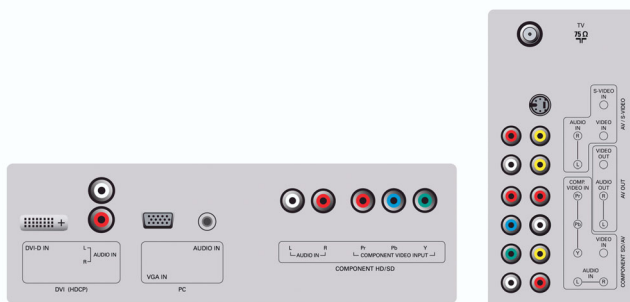

Convenience

- Ease of Installation: Automatic Tuning System (ATS), Autostore, Fine Tuning
- Ease of Use: Smart Picture, Smart Sound, Top

- Controls, Auto Volume Leveller (AVL), Menu Control, On Screen Display
- Teletext: 10 page Smart Text
- Clock: Sleep Timer
- VESA Mount: 100 x 100 mm
- Child Protection: Child Lock+Parental Control
- Screen Format Adjustments: 4:3, Widescreen, Super Zoom, Subtitle Zoom, Movie expand 14:9, Movie expand 16:9

Tuner/Reception/Transmission

- Tuner bands: Hyperband, S-Channel, UHF, VHF
- Video Playback: NTSC, PAL, SECAM
- TV system: PAL D/K, PAL B/G, PAL I, PAL, SECAM, SECAM B/G, SECAM D/K

Connectivity

- AV 1: YPbPr (2fh), Audio L/R in
- AV 2: Audio L/R in, Component Video in
- AV 3: CVBS in, S-Video Y/C, Audio L/R in
- Other connections: PC-In VGA, DVI-D, PC Audio in, Composite video (CVBS) out, Analog audio Left/Right out, Antenna IEC75

Power

- Power consumption: 85 W
- Standby power consumption: < 1 W
- Ambient temperature: 5 °C to 40 °C
- Power supply: AC 90-240

Accessories

- Included accessories: Table top stand, Power cord, Quick start guide, Remote Control, User Manual

Dimensions

- Product weight: 10.5 kg
- Dimensions (with base) (W x H x D): 615 x 473 x 234 mm
- Set dimensions (W x H x D): 615 x 436 x 114 mm

stereo system			transmission system			
NICAM	NICAM	NICAM	PAL	PAL	SECAM	SECAM
BG	DK	I	BG	I	BG	DK
o	o	o	o	o	o	o

Issue date 2012-05-20

Version: 8.0.11

12 NC: 8670 000 21678
EAN: 87 10895 87542 4

© 2012 Koninklijke Philips Electronics N.V.
All Rights reserved.

Specifications are subject to change without notice.
Trademarks are the property of Koninklijke Philips Electronics N.V. or their respective owners.

www.philips.com