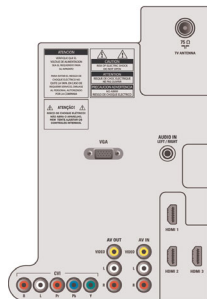

Tuner/Reception/Transmission

- Aerial Input: 75 ohm coaxial (IEC75)
- TV system: PAL I, PAL B/G, PAL D/K, SECAM B/G, SECAM D/K
- Video Playback: NTSC, SECAM, PAL
- Tuner bands: Hyperband, S-Channel, UHF, VHF
- Number of Preset Channels: 99

Connectivity

- AV 1: Audio L/R in, YPbPr
- AV 2: Audio L/R in, CVBS in
- Front / Side connections: HDMI v1.3, S-video in, CVBS in, Audio L/R in, Headphone out, USB
- Other connections: Monitor out, CVBS, L/R (cinch), PC-in VGA + Audio L/R in
- HDMI 1: HDMI v1.3
- HDMI 2: HDMI v1.3

- HDMI 3: HDMI v1.3
- EasyLink (HDMI-CEC): One touch play, EasyLink, Remote control pass-through, System audio control, System standby

Power

- Ambient temperature: 5 °C to 35 °C
- Mains power: 110-240V, 50/60Hz
- Power consumption: 265 W
- Standby power consumption: 0.15 W (typical)

Dimensions

- Set dimensions (W x H x D): 1104.5 x 677.1 x 91.5 mm
- Set dimensions with stand (W x H x D): 1104.5 x 715.6 x 310 mm
- Weight incl. Packaging: 31.1 kg
- Product weight: 20.14 kg
- Product weight (+stand): 24.38 kg
- Box dimensions (W x H x D): 1389 x 766 x 280 mm
- VESA wall mount compatible: 400 x 400 mm

Accessories

- Included accessories: Tabletop swivel stand, Power cord, Quick start guide, User Manual, Warranty certificate, Remote Control, Batteries for remote control

Rear connectors