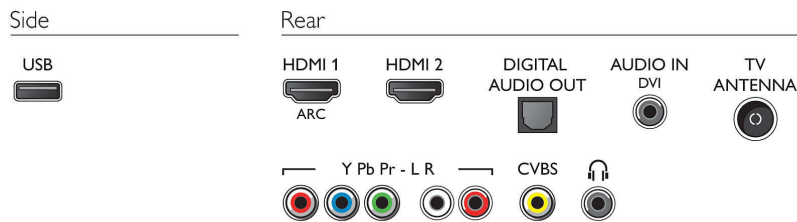

Sound

- Output power (RMS): 20W
- Sound Enhancement: Incredible Surround, Clear Sound, Auto Volume Leveler, Bass Control

Connectivity

- Number of AV connections: 1
- Number of HDMI connections: 2
- HDMI features: Audio Return Channel
- Number of component in (YPbPr): 1
- EasyLink (HDMI-CEC): Remote control pass-through, System audio control, System standby, Auto subtitle shift (Philips)*, Pixel Plus link (Philips)*, One touch play
- Number of USBs: 1
- Other connections: Antenna IEC75, Digital audio out (optical), Audio L/R in, PC Audio In (2.5mm), Headphone out

Power

- Mains power: AC 220 - 240 V 50/60Hz
- Ambient temperature: 5 °C to 40 °C
- Standby power consumption: 0.5 W
- Power Saving Features: Auto switch-off timer, Eco mode
- Off mode power consumption: 0.5 W

Accessories

- Included accessories: Remote Control, 2 x AAA Batteries, Table top stand, Power cord, Quick start guide, User Manual

Dimensions

- Set Width: 1082.0 mm
- Set Height: 629.1 mm
- Set Depth: 85.9 mm
- Product weight: 11.0 kg
- Set width (with stand): 1082.0 mm
- Set height (with stand): 680.6 mm
- Set depth (with stand): 252.8 mm
- Product weight (+stand): 12.3 kg
- Box width: 1158 mm
- Box height: 741 mm
- Box depth: 138 mm
- Compatible wall mount: 400 x 200mm
- Weight incl. Packaging: 15.8 kg

Connections

Issue date 2023-10-18

Version: 4.0.1

EAN: 87 12581 72184 8

© 2023 Koninklijke Philips N.V.
All Rights reserved.

Specifications are subject to change without notice.
Trademarks are the property of Koninklijke Philips N.V.
or their respective owners.

www.philips.com

* EPG and actual visibility (up to 8 days) is country and operator dependent.

* (Philips) only compatible with specific Philips player device.