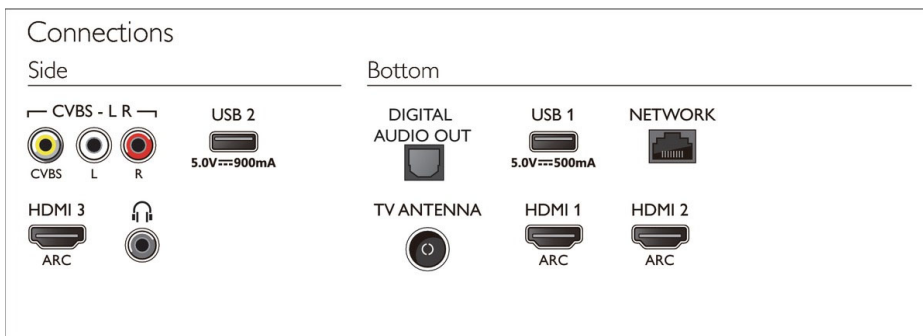

- Video Playback Formats: Containers: AVI, MKV, H264/MPEG-4 AVC, MPEG-1, MPEG-2, MPEG-4, WMV9/VC1, VP9, HEVC (H.265)
- Subtitles Formats Support: .SML, .SRT, .SSA, .SUB, .TXT, .ASS
- Music Playback Formats: AAC, MP3, WAV, WMA (v2 up to v9.2), WMA-PRO (v9 and v10)
- Picture Playback Formats: JPEG, BMP, GIF, PNG, 360 photo, HEIF

Supported Display Resolution

- Computer inputs on all HDMI: up to 4K UHD 3840x2160 @60Hz, HDR supported, HDR10/HLG
- Video inputs on all HDMI: up to 4K UHD 3840x2160 @60Hz, HDR supported, HDR10/HLG (Hybrid Log Gamma), HDR10+/Dolby Vision

Tuner/Reception/Transmission

- Digital TV: DVB-T/T2
- MPEG Support: MPEG2, MPEG4
- Video Playback: PAL, SECAM
- TV Program guide*: 8 day Electronic Program Guide
- Signal strength indication
- Teletext: 1000 page Hypertext
- HEVC support

Power

- Mains power: AC 110 - 240 V 50/60Hz
- Ambient temperature: 5 °C to 35 °C
- Power Saving Features: Auto switch-off timer, Picture mute (for radio), Eco mode

Dimensions

- Box dimensions (W x H x D):

70PUT7805/56

- 1757 x 1025 x 181 mm
- Set dimensions (W x H x D): 1581 x 894 x 86 mm
- Set dimensions with stand (W x H x D): 1581 x 912.4 x 299.4 mm
- Product weight: 27.6 kg
- Product weight (+stand): 28.2 kg
- Weight incl. Packaging: 32.7 kg
- VESA wall mount compatible: 400 x 200 mm

Accessories

- Included accessories: Remote Control, 2 x AAA Batteries, Table top stand, Power cord, Quick start guide, Legal and safety brochure

* EPG and actual visibility (up to 8 days) is country and operator dependent.

* The TV supports DVB reception for 'Free to air' broadcast. Specific DVB operators may not be supported. An up to date list can be found in the FAQ section of the Philips support website. For some operators Conditional Access and subscription are required. Contact your operator for more information.

* Philips TV Remote app and related functionalities vary per TV model, operator, and country, as well as smart device model and OS. For more details please visit: www.philips.com/TVRemoteapp.

* Smart TV app offerings vary per TV model and country. For more details please visit: www.philips.com/smarttv.

* Image depicted on the website are non-contractual pictures. Please always refer to the actual TV that are sold in the retail or stores.

* Amazon, Alexa and all related logos are trademarks of Amazon.com, Inc. or its affiliates. Amazon Alexa is available in selected languages and countries. Voice functions may be limited in some countries

Issue date 2021-07-13

Version: 16.0.1

12 NC: 8670 001 73811
EAN: 87 18863 02769 1

© 2021 Koninklijke Philips N.V.
All Rights reserved.

Specifications are subject to change without notice.
Trademarks are the property of Koninklijke Philips N.V.
or their respective owners.

www.philips.com