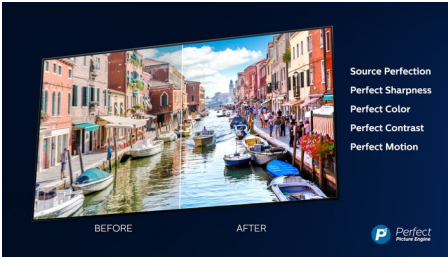

4K UHD LED Smart TV

178 cm (70") DOLBY VISION and DOLBY ATMOS, Major HDR formats supported, P5 Perfect Picture Engine

Highlights

P5 Perfect Picture Engine

The Philips P5 Perfect Picture Engine delivers an image as brilliant as the content you love. Details have noticeably more depth. Colours are vivid, while skin tones look natural. Contrast is so crisp you'll feel every detail. And motion is so smooth that you'll never lose sight of the ball, no matter how fast the play.