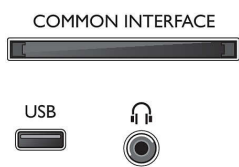

Highlights

SmartSound

Compatible: 200 x 200 mm
OTV stand with a base that can be removed to change the space beneath your TV where a traditional stand would normally sit, offering you a more immersive viewing experience. A TV that stands confidently with a nod to the future.

Pixel Plus HD

Philips Pixel Plus HD engine optimises picture quality to deliver crisp images with beautiful contrast. So whether you are watching cable TV or from a disc, you'll enjoy sharper images with brighter whites and deeper blacks.

Full HD LED TV

Picture Quality matters. Regular HDTVs deliver quality, but you expect more. Imagine crisp detail paired with high brightness, incredible contrast and realistic colours for a true to life picture.

Two HDMI input ports with Easylink

Avoid cable clutter with a single HDMI cable to carry both picture and audio signals from your devices to your TV. HDMI uses uncompressed signals, ensuring the highest quality from source to screen. Together with Philips Easylink, you'll need only one remote control to perform most operations on your TV, DVD, Blu-ray, set top box or home theatre system.

Connections

Side