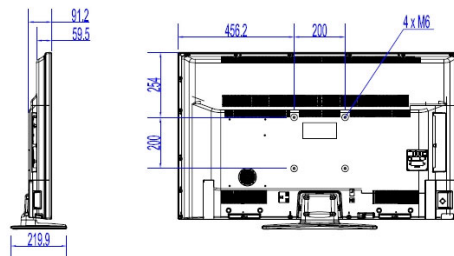

Specifications

Picture/Display

- Display: LED Full HD
- Diagonal screen size: 49 inch / 123 cm
- Aspect ratio: 16:9
- Panel resolution: 1920 x 1080p
- Brightness: 330 cd/m²
- Viewing angle: 178° (H)/178° (V)
- Contrast ratio (typical): 4000

Accessories

- Included: Remote Control 22AV1407A/12, 2 x AAA Batteries, Tabletop Stand, Warranty Leaflet, Legal and Safety brochure
- Optional: Setup RC 22AV9573A, Remote Control 22AV1601A/12

Power

- Mains power: AC 220-240 V; 50-60 Hz
- Energy Label Class: A++
- EU Energy Label power: 48 W
- Annual energy consumption: 70 kWh
- Standby power consumption: <0.3 W
- Power Saving Features: Eco mode
- Ambient temperature: 5°C to 45°C

Dimensions

- Set dimensions (W x H x D): 1112 x 653 x 60/91 mm
- Set dimensions with stand (W x H x D): 1112 x 692 x 220 mm

- Product weight: 10.6 kg
- Product weight (+stand): 11.5 kg
- VESA wall mount compatible: M6, 200 x 200 mm