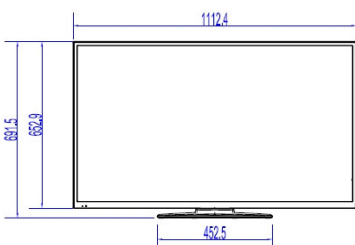

Specifications

Picture/Display

- Display: LED Full HD
- Diagonal screen size: 49 inch / 123 cm
- Aspect ratio: 16:9
- Panel resolution: 1920 x 1080p
- Brightness: 330 cd/m²
- Viewing angle: 178° (H)/178° (V)
- Contrast ratio (typical): 4000

Accessories

- Included: Remote Control 22AV1407A/12, 2 x AAA Batteries, Tabletop Stand, Warranty Leaflet, Legal and Safety brochure
- Optional: Setup RC 22AV9573A, Remote Control 22AV1601A/12

Power

- Mains power: AC 220-240 V; 50-60 Hz
- Energy Label Class: A++
- EU Energy Label power: 48 W
- Annual energy consumption: 70 kWh
- Standby power consumption: <0.3 W
- Power Saving Features: Eco mode
- Ambient temperature: 5°C to 45°C

Dimensions

- Set dimensions (W x H x D): 1112 x 653 x 60/91 mm
- Set dimensions with stand (W x H x D): 1112 x 692 x 220 mm

- Product weight: 10.6 kg
- Product weight (+stand): 11.5 kg
- VESA wall mount compatible: M6, 200 x 200 mm