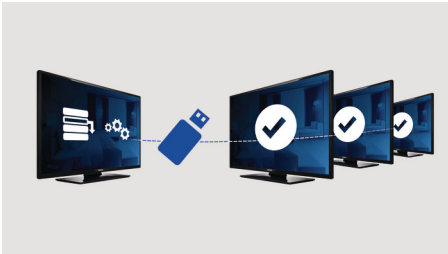

PHILIPS

Highlights

Welcome page

A welcome page is displayed each time the TV set is switched on. The welcome page can be branded and customised easily at the time of installation via a simple welcome image in .png format.

USB Cloning

Provides the ability to easily copy all programming and channel programming

settings from one TV into other TV sets in less than a minute. The feature ensures uniformity between TV sets and significantly reduces installation time and costs.

USB (photos, music, video)

Share the fun. Connect your USB memory-stick, digital camera, mp3 player or other multimedia device to the USB port on your TV to enjoy photos, videos and music with the easy to use onscreen content browser.

One combined channel list

One integrated channel list for digital and analogue channels. This allows the guest to flick seamlessly between Analogue and Digital channels.

Advanced volume control

With advanced volume control, you can select the start-up volume of the TV and predefine the volume range of the TV set, preventing excessive volume adjustments and avoiding the disturbance of neighbouring guests.