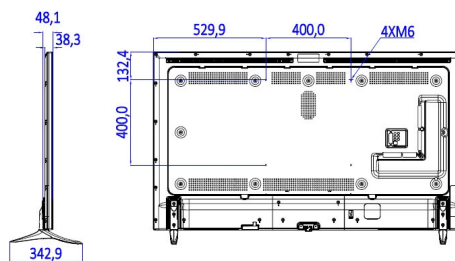

## Dimensions

- Set dimensions (W x H x D): 1460 x 838 x 50 mm
- Set dimensions with stand (W x H x D): 1460 x 903 x 345 mm
- Product weight: 36.9 kg
- Product weight (+stand): 37.5 kg
- VESA wall mount compatible: M6, 400 x 400 mm