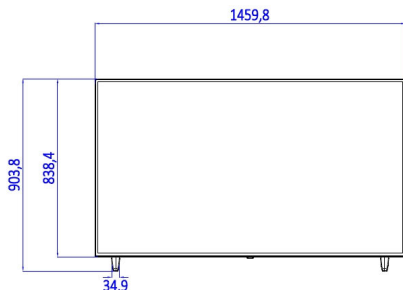

## Picture/Display

- Display: 4K Ultra HD LED
- Diagonal screen size: 65 inch / 164 cm
- Aspect ratio: 16:9
- Panel resolution: 3840x2160p
- Brightness: 350 cd/m<sup>2</sup>
- Contrast ratio (typical): 4000
- Viewing angle: 178° (H) / 178° (V)

## Supported Display Resolution

- HDMI: Up to 3840x2160p@60Hz
- Tuner: T2 HEVC: up to 3840x2160@60Hz, Others: up to 1920x1080p@60Hz
- USB: HEVC: up to 3840x2160@60Hz, Others: up to 1920x1080@60Hz

## Dimensions

- Set dimensions (W x H x D): 1460 x 838 x 50 mm
- Set dimensions with stand (W x H x D): 1460 x 903 x 345 mm
- Product weight: 36.9 kg
- Product weight (+stand): 37.5 kg
- VESA wall mount compatible: M6, 400 x 400 mm