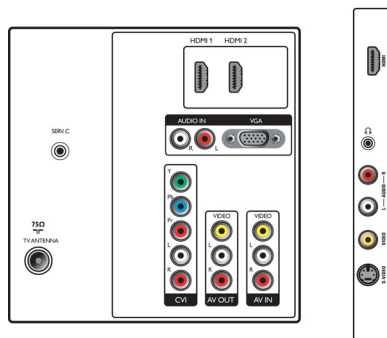

## Connectivity

- AV 1: Audio L/R in, YPbPr
- AV 2: Audio L/R in, CVBS in
- HDMI 1: HDMI v1.3
- HDMI 2: HDMI v1.3
- EasyLink (HDMI-CEC): One touch play, System info (menu language), System standby
- Front / Side connections: HDMI v1.3, S-video in, CVBS in, Audio L/R in, Headphone out
- Other connections: PC-in VGA + Audio L/R in

## Accessories

- Included Accessories: Tabletop swivel stand, Power cord, Quick start guide, User Manual, Registration card, Warranty certificate, Remote Control, Batteries for remote control

Issue date 2019-06-26