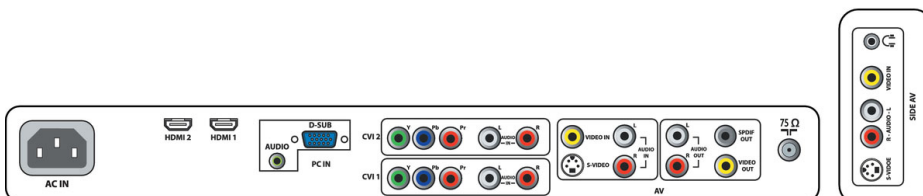

Dimensions

- Color cabinet: Silver, high gloss black
- Set dimensions (W x H x D): 1149 x 743 x 127.5 mm
- Set dimensions with stand (W x H x D): 1149 x 801 x 287 mm
- Product weight: 28.3 kg
- Product weight (+stand): 34.5 kg
- Box dimensions (W x H x D): 1301 x 869 x 366 mm
- Weight incl. Packaging: 43.4 kg
- VESA wall mount compatible: 400 x 200 mm