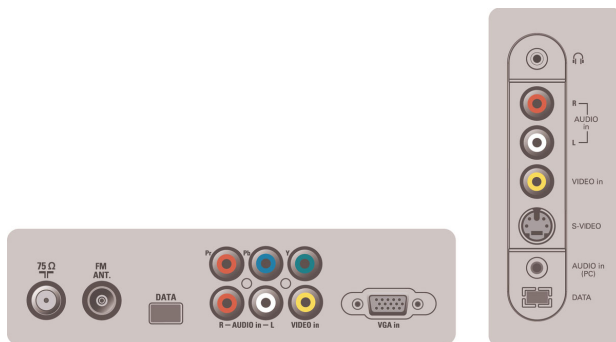

- On-Screen Display languages: English, Portuguese, Spanish
- Remote Control: TV
- Remote control type: RCFU05ZAS00
- Screen Format Adjustments: 16:9 compress, 4:3, 4:3 expand

Tuner/Reception/Transmission

- Aerial Input: 75 ohm F-type
- TV system: NTSC, PAL N, PAL M
- Video Playback: NTSC, PAL (all versions)
- Tuner bands: Hyperband, S-Channel, UHF, VHF, FM
- Number of Preset Channels: 125
- Tuner Display: PLL

Connectivity

- AV 1: Audio L/R in, CVBS in, CVI
- AV 2: Audio L/R in, CVBS, S-Video
- Number of AV connections: 3
- Front / Side connections: Headphone Out
- Other connections: FM Antenna, PC Audio in, PC-In VGA, HD input via VGA

Power

- Ambient temperature: 5 °C to 40 °C
- Mains power: 100-240V, 50/60Hz
- Power consumption: 55 W
- Standby power consumption: <1W

Accessories

- Included accessories: Table top stand, FM antenna, VGA to YPbPr-Cinch cable, Power cord, Quick start guide, User Manual, Remote Control, Batteries for remote control

Dimensions

- Set dimensions (W x H x D): 506 x 446 x 77 mm
- Set dimensions with stand (W x H x D): 506 x 490 x 192 mm
- Product weight: 7 kg
- Product weight (+stand): 8.75 kg
- Box dimensions (W x H x D): 684 x 213 x 500 mm
- Weight incl. Packaging: 11 kg

Issue date 2019-06-27

Version: 3.0.13

12 NC: 8670 000 26454
EAN: 87 12581 30890 2

© 2019 Koninklijke Philips N.V.
All Rights reserved.

Specifications are subject to change without notice.
Trademarks are the property of Koninklijke Philips N.V.
or their respective owners.

www.philips.com