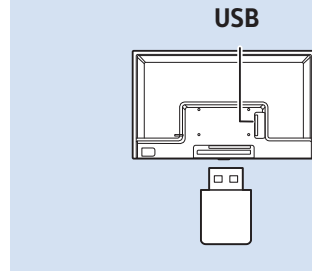

Headphone

32"

VESA (x, y) 200×100 mm M4

Help | 幫忙

www.philips.com/TVsupport

All registered and unregistered trademarks are the property of their respective owners.

Specifications are subject to change without notice.