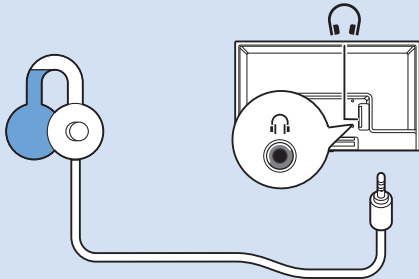

Headphone

32"

VESA (x, y) 200×100 mm M4

Help | 幫忙

www.philips.com/TVsupport

All registered and unregistered trademarks are the property of their respective owners.

Specifications are subject to change without notice.