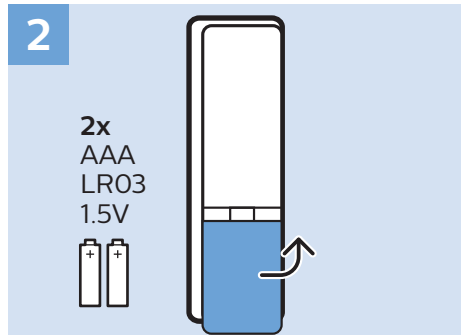

Headphone

32"

VESA (x, y) 200×100 mm M4

Help | 幫忙

www.philips.com/TVsupport

All registered and unregistered trademarks are the property of their respective owners.

Specifications are subject to change without notice.