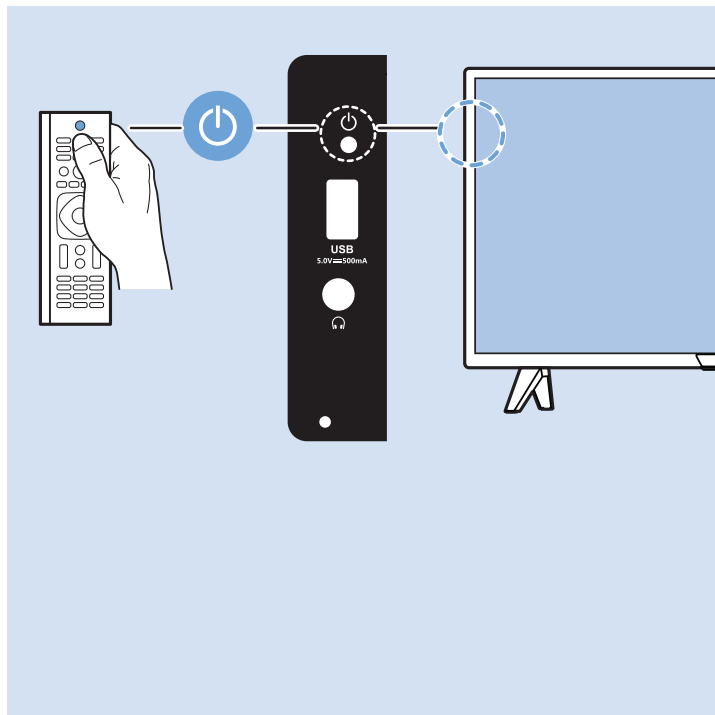

Headphone

32"

VESA (x, y) 200×100 mm M4

Help | 幫忙

www.philips.com/TVsupport

All registered and unregistered trademarks are the property of their respective owners.

Specifications are subject to change without notice.