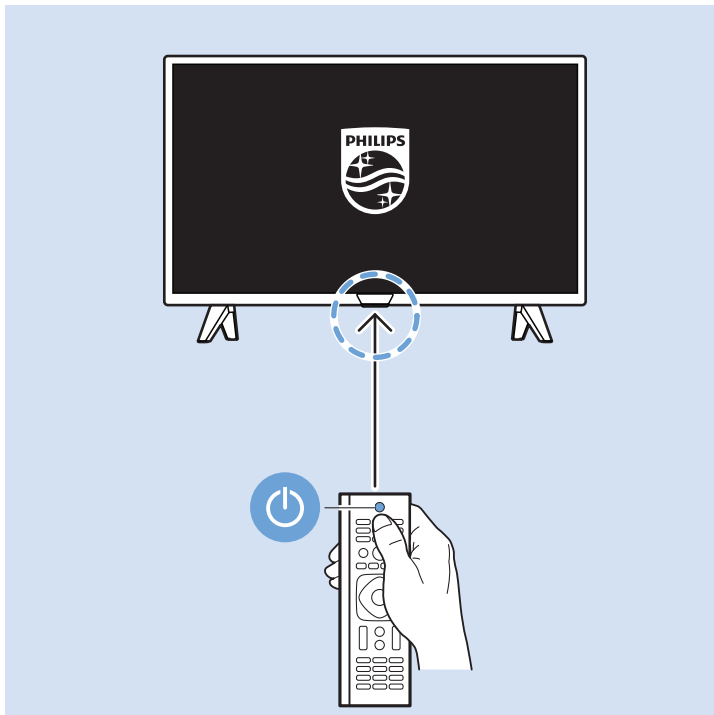

Headphone

32"

VESA (x, y) 200×100 mm M4

Help | 幫忙

www.philips.com/TVsupport

All registered and unregistered trademarks are the property of their respective owners.

Specifications are subject to change without notice.