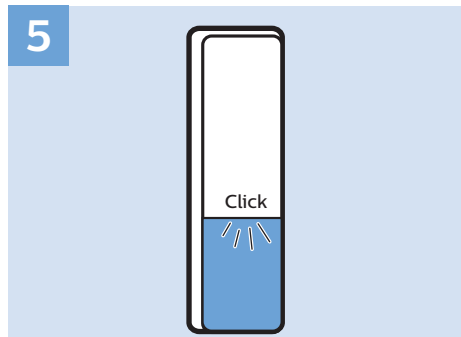

Headphone

32"

VESA (x, y) 200×100 mm M4

Help | 幫忙

www.philips.com/TVsupport

All registered and unregistered trademarks are the property of their respective owners.

Specifications are subject to change without notice.