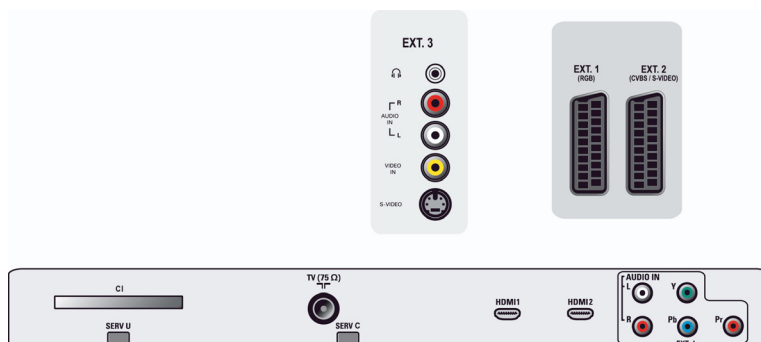

Tuner/Reception/Transmission

- Aerial Input: 75 ohm coaxial (IEC75)
- TV system: PAL I, PAL B/G, PAL D/K, SECAM B/G, SECAM D/K, SECAM L/L', DVB COFDM 2K/8K
- Video Playback: NTSC, SECAM, PAL
- DVB: DVB Terrestrial*
- Tuner bands: Hyperband, S-Channel, UHF, VHF
- Number of Pre-set Channels: 100
- Tuner Display: PLL

Connectivity

- Ext 1 Scart: Audio L/R, CVBS in/out, RGB
- Ext 2 Scart: Audio L/R, CVBS in/out, S-video in
- Number of Scarts: 2
- Ext 3: S-video in, CVBS in, Audio L/R in
- Ext 4: YPbPr, Audio L/R in
- Ext 5: HDMI
- Ext 6: HDMI
- Other connections: Headphone out, Common

Interface

Power

- Ambient temperature: 5°C to 40°C
- Mains power: 220 - 240 V, 50/60 Hz
- Power consumption: 120 W
- Standby power consumption: < 1 W

Accessories

- Included Accessories: Tabletop stand, Power cord, Quick start guide, User Manual, Registration card, Warranty certificate, Remote Control, Batteries for remote control
- Optional accessories: Floor stand

Dimensions

- Colour cabinet: Black cabinet with High Gloss Black deco
- Set dimensions (W x H x D): 682 x 472 x 114 mm
- Set dimensions with stand (W x H x D): 682 x 537 x 200 mm
- Product weight: 12 kg
- Product weight (+stand): 15 kg
- Box dimensions (W x H x D): 836 x 212 x 592 mm
- Weight incl. Packaging: 18 kg
- VESA wall mount compatible: 200 x 100 mm

Stereo system					Transmission system					
2CS DK	NICAM DK	2CS BG	NICAM I	NICAM LL	PAL BG	PAL D/K	PAL I	SECAM BG	SECAM DK	SECAM LL
•	•	•	•	•	•	•	•	•	•	•

Issue date 2011-08-04

Version: 4.1.9

12 NC: 8670 000 26846
EAN: 87 12581 31473 6

© 2011 Koninklijke Philips Electronics N.V.
All Rights reserved.

Specifications are subject to change without notice.
Trademarks are the property of Koninklijke Philips Electronics N.V. or their respective owners.

www.philips.com