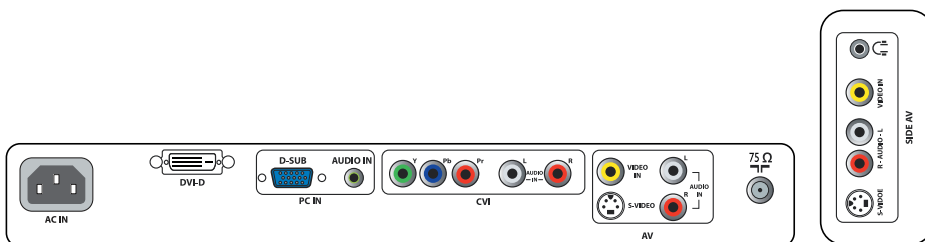

- AV 1: Audio L/R in, YPbPr
- AV 2: Audio L/R in, CVBS in, S-Video
- Front / Side connections: Audio L/R in, CVBS in, Headphone Out, S-video in
- Other connections: DVI-D, PC Audio in, PC-In VGA

Power

- Ambient temperature: 5 °C to 40 °C
- Mains power: 100-240V, 60-50 Hz
- Power consumption: 130 W
- Standby power consumption: < 2 W

Accessories

- Included accessories: Power cord, Quick start guide, User Manual, Warranty certificate, Remote Control, Batteries for remote control

Dimensions

- Set dimensions (W x H x D): 661.8 x 473 x 100.4 mm
- Set dimensions with stand (W x H x D): 661.8 x 511 x 240 mm
- Product weight: 10.97 kg
- Product weight (+stand): 12.4 kg
- Box dimensions (W x H x D): 898 x 582 x 243 mm
- Weight incl. Packaging: 15.98 kg
- VESA wall mount compatible: 200 x 100 mm