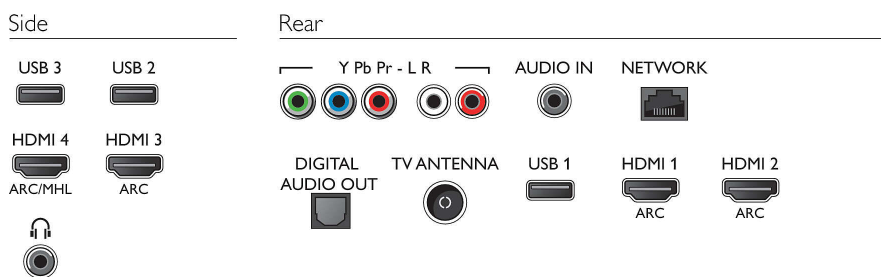

- Processing Power: Quad Core

Sound

- Output power (RMS): 20W (2 x 10W)
- Sound Enhancement: Incredible Surround, Clear Sound, DTS Premium Sound, Smart Sound

Connectivity

- Number of HDMI connections: 4
- HDMI features: 4K, Audio Return Channel
- Number of component in (YPbPr): 1
- EasyLink (HDMI-CEC): Remote control pass-through, System audio control, System standby, One touch play
- Number of USBs: 3
- Wireless connection: Dual Band, Wi-Fi 802.11n 2x2 integrated
- Other connections: Antenna IEC75, Ethernet-LAN RJ-45, Digital audio out (optical), Audio L/R in, Audio in (DVI), Headphone out
- HDCP 2.2: Yes on HDMI1, Yes on HDMI2

Power

- Mains power: AC 110 - 240 V 50/60Hz
- Ambient temperature: 5 °C to 35 °C
- Standby power consumption: $\leq 0.5\text{ W}$
- Power Saving Features: Auto switch-off timer,

- Light sensor, Picture mute (for radio)

Accessories

- Included accessories: Remote Control, 2 x AAA Batteries, Table top stand, Power cord, Quick start guide, Legal and safety brochure

Dimensions

- Set Width: 1099 mm
- Set Height: 646 mm
- Set Depth: 89 mm
- Product weight: 10.8 kg
- Set width (with stand): 1099 mm
- Set height (with stand): 697 mm
- Set depth (with stand): 259 mm
- Product weight (+stand): 11.1 kg
- Box width: 1207 mm
- Box height: 758 mm
- Box depth: 165 mm
- Compatible wall mount: 400 x 200mm
- Weight incl. Packaging: 14.7 kg
- Wall mount compatible: 400 x 200 mm

Connections

Issue date 2023-10-18

Version: 10.0.1

EAN: 87 18863 00968 0

© 2023 Koninklijke Philips N.V.
All Rights reserved.

Specifications are subject to change without notice.
Trademarks are the property of Koninklijke Philips N.V.
or their respective owners.

www.philips.com

* EPG and actual visibility (up to 8 days) is country and operator dependent.

* The TV supports DVB reception for 'Free to air' broadcast. Specific DVB operators may not be supported. An up to date list can be found in the FAQ section of the Philips support website. For some operators Conditional Access and subscription are required. Contact your operator for more information.

* Please be informed that your Netflix HDR function in your TV currently can be supported via HDMI and USB only. The Netflix HDR broadcast via your Internet/DLNA will be fully available via IP software push.