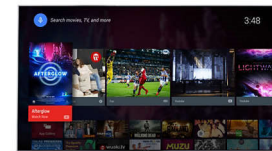

Quad Core + Android

Philips Quad Core processor meets the power of Android to deliver an exciting gaming experience. And with Android on your TV you'll navigate, launch apps and play videos in a way that is super fast, super intuitive, and super fun.