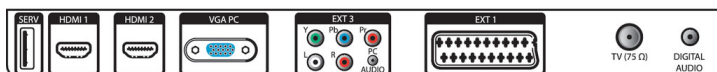

Tuner/Reception/Transmission

- Aerial Input: 75 ohm coaxial (IEC75)
- TV system: PAL I, PAL B/G, PAL D/K, SECAM B/G, SECAM D/K, SECAM L/L'
- Video Playback: NTSC, SECAM, PAL
- Digital TV: DVB Terrestrial*
- Tuner bands: Hyperband, S-Channel, UHF, VHF

Connectivity

- Ext 1 Scart: Audio L/R, CVBS in/out, RGB
- Ext 2: S-video in, CVBS in, Audio L/R in
- Ext 3: YPbPr, Audio L/R in
- HDMI 1: HDMI v1.3
- HDMI 2: HDMI v1.3
- EasyLink (HDMI-CEC): One touch play, System standby
- Other connections: Headphone out, PC Audio in, PC-In VGA, S/PDIF out (coaxial), Common Interface

Power

- Ambient temperature: 5°C to 35°C
- Mains power: 100-240 V, 50/60 Hz
- Power consumption: 120 W
- Standby power consumption: <0.3 W

Dimensions

- Set dimensions (W x H x D): 667 x 425 x 95 mm
- Set dimensions with stand (W x H x D): 667 x 487 x 219 mm
- Weight incl. Packaging: 13.0 kg
- Product weight: 8.5 kg
- Product weight (+stand): 9.9 kg
- Box dimensions (W x H x D): 764 x 522 x 259 mm
- VESA wall mount compatible: 200 x 100 mm

Accessories

- Included accessories: Tabletop stand, Power cord, Quick start guide, User Manual, Warranty certificate, Remote Control, Batteries for remote control

Issue date 2022-04-26

Version: 4.0.11

12 NC: 8670 000 35183
EAN: 87 12581 37680 2

© 2022 Koninklijke Philips N.V.
All Rights reserved.

Specifications are subject to change without notice.
Trademarks are the property of Koninklijke Philips N.V.
or their respective owners.

www.philips.com