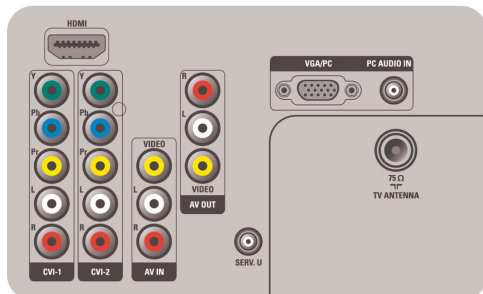

Connectivity

- AV 1: Audio L/R in, YPbPr
- AV 2: Audio L/R in, YPbPr
- AV 3: Audio L/R in, CVBS in
- Front / Side connections: HDMI v1.3, CVBS in, Audio L/R in, Headphone out
- Other connections: Monitor out, CVBS, L/R (cinch), PC-in VGA + Audio L/R in
- HDMI 1: HDMI v1.3
- EasyLink (HDMI-CEC): One touch play, EasyLink, System standby

Power

- Ambient temperature: 5 °C to 40 °C
- Mains power: 110-240V; 50-60Hz
- Power consumption: 198 W
- Standby power consumption: 0.30 W

Dimensions

- Set dimensions (W x H x D): 1026 x 667 x 83 mm
- Set dimensions with stand (W x H x D): 1026 x 728 x 265 mm
- Weight incl. Packaging: 26.5 kg
- Product weight: 16.1 kg
- Product weight (+stand): 18.5 kg
- Box dimensions (W x H x D): 1302 x 827 x 270 mm
- VESA wall mount compatible: 400 x 400 mm

Accessories

- Included accessories: Table top stand, Power cord, Quick start guide, User Manual, Remote Control, 2 x AAA Batteries
- User Manual: Arabic, English, French, Thai, Traditional Chinese

Rear connectors