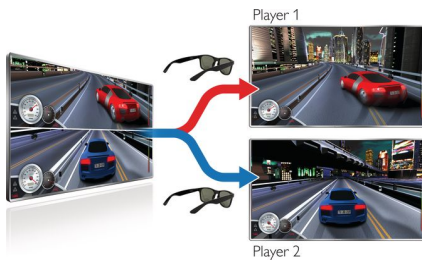

Designed around you

- Flexible and lightweight design for maximum comfort
- Optimum lens coverage even for existing eyewear users
- Rechargeable Active 3D glasses

Highlights

Active 3D Max technology

Be enthralled by 3D movies in your own living room with the 3D Max. Enjoy real life depth and stunning Full HD resolution thanks to the combination of the ultra fast display and Active shutter glasses. With these 3D Max glasses and your 3D Max TV you can now start to enjoy 3D TV.

3D Max and Full HD 3D ready TV

These active 3D glasses will deliver you the Full HD 3D experience on all 3D Max TVs as well as on earlier Full HD 3D ready TVs.

3D Max Two Player Full Screen

With these 3D Max active glasses, your TV can deliver the ultimate Two Player Full Screen Gaming experience. In 2D two-player games,

each gamer usually sees their game on half the screen. Using 3D technology, each player can now enjoy the game in full screen at the same time, with just a click of a button on the glasses.

Flexible and Lightweight

With the design choice of lightweight and flexible materials they will feel so comfortable, you wouldn't think you were wearing any glasses.

Optimum lens coverage

The wide lens and subtle curvature fits most faces even for existing eye wear users. The additional hook at the top edge of the frame also helps to secure the Easy 3D glasses to your personal glasses.