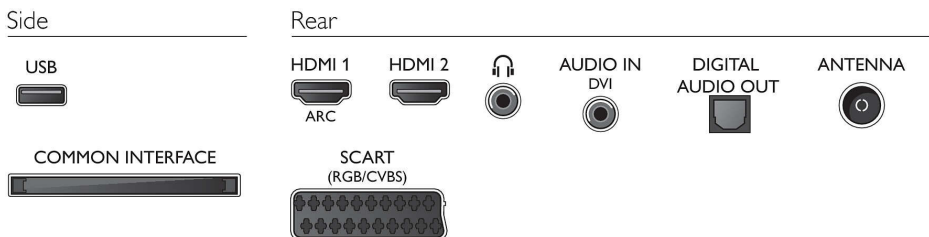

Sound

- Output power (RMS): 20 W
- Sound Enhancement: Incredible Surround, Clear

Sound, Auto Volume Leveller, Bass Enhancement

Connectivity

- Number of HDMI connections: 2
- EasyLink (HDMI-CEC): Remote control pass-through, System audio control, System standby, Auto subtitle shift (Philips)*, Pixel Plus link (Philips)*, One touch play
- Number of USBs: 1
- Other connections: Audio in (DVI), CI+1.3 certified, Antenna IEC75, Common Interface Plus (CI+), Digital audio out (optical), Headphone out, Service connector

Power

- Mains power: AC 220 - 240 V 50/60 Hz
- Ambient temperature: 5°C to 35°C
- Standby power consumption: < 0.3 W
- Energy Label Class: A+
- EU Energy Label power: 66 W
- Power Saving Features: Auto switch-off timer, Eco mode, Picture mute (for radio)
- Off mode power consumption: < 0.3
- Annual energy consumption: 96 kWh

Accessories

- Included accessories: Remote Control, Tabletop stand, Power cord, Quick start guide, Legal and safety brochure, Warranty Leaflet

Dimensions

- Set Width: 1124 mm
- Set Height: 658 mm
- Set Depth: 88 mm
- Product weight: 12.4 kg
- Set width (with stand): 1124 mm
- Set height (with stand): 706 mm
- Set depth (with stand): 253 mm
- Product weight (+stand): 14.8 kg
- Box width: 1200 mm
- Box height: 733 mm
- Box depth: 133 mm
- Weight incl. Packaging: 17.3 kg
- Wall-mount compatible: 400 x 200 mm

Connections

Issue date 2023-10-18

Version: 3.0.1

EAN: 87 12581 72382 8

© 2023 Koninklijke Philips N.V.
All Rights reserved.

Specifications are subject to change without notice.
Trademarks are the property of Koninklijke Philips N.V.
or their respective owners.

www.philips.com

* Software upgrade required for Pause TV and USB recording. For more details about the software update, please visit www.philips.com/TV and click on support.

* The TV supports DVB reception for 'Free to air' broadcast. Specific DVB operators may not be supported. An up to date list can be found in the FAQ section of the Philips support website. For some operators Conditional Access and subscription are required. Contact your operator for more information.

* Energy consumption in kWh per year based on the power consumption of the television operating 4 hours per day for 365 days. The actual energy consumption will depend on how the television is used.

* (Philips) only compatible with specific Philips player device.

* EPG and actual visibility (up to 8 days) is country- and operator-dependent.