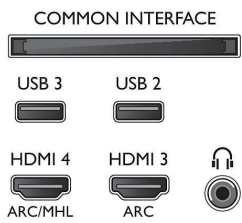

Specifications

Ambilight

- Ambilight Features: Built-in Ambilight+hue, Ambilight Music, Game Mode, Wall colour adaptive, Lounge mode
- Ambilight Version: 2-sided

Picture/Display

- Aspect ratio: 16:9
- Diagonal screen size (inch): 49 inch
- Diagonal screen size (metric): 123 cm
- Display: 4K Ultra HD LED
- Panel resolution: 3840 x 2160

- Brightness: 400 cd/m²

- Picture enhancement: Micro Dimming Pro, Ultra Resolution, Pixel Precise Ultra HD, Perfect Natural Motion
- Peak Luminance ratio: 65 %

Supported Display Resolution

- Computer inputs on HDMI 1/2: up to 4K UHD 3840 x 2160 @60 Hz
- Computer inputs on HDMI 3/4: up to 4K UHD 3840 x 2160 @30 Hz, up to FHD 1920 x 1080 @60 Hz

- Video inputs on HDMI 1/2: up to 4K UHD 3840 x 2160 @60 Hz
- Video inputs on HDMI 3/4: up to FHD 1920 x 1080 @60 Hz, up to 4K UHD 3840 x 2160 @30 Hz

Tuner/Reception/Transmission

- Digital TV: DVB-T/T2/T2-HD/C/S/S2
- Video Playback: NTSC, PAL, SECAM
- MPEG Support: MPEG2, MPEG4
- TV Programme guide*: 8-day Electronic Programme Guide

Connections

Side