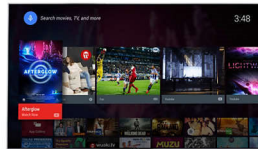

Quad Core + Android

Philips Quad Core processor meets the power of Android to deliver an exciting gaming experience. And with Android on your TV you'll navigate, launch apps and play videos in a way that is super fast, super intuitive and super fun.

Google Play

Google Play™ has a rich catalogue of high-quality games for all ages. Optimised for use on your TV, they look as great as they play. And there's no need to clutter up your house with yet another gaming console; with a universal

USB gaming control you can navigate and play with ease.

Cloud Gaming

Cloud Gaming offers a vast online catalogue of high-quality games for every age, taste and gaming level. Simply pick a game and play on your TV!

DTS Premium Sound

Great TV speakers demand a powerful processing engine that preserves the purity of the original audio content. DTS Premium Suite is designed to deliver the experience consumers have come to expect from high-end sound processing: immersive surround with deep, rich bass and crystal-clear dialogue that's delivered at maximum volume levels and without any fluctuations, clipping or distortion.