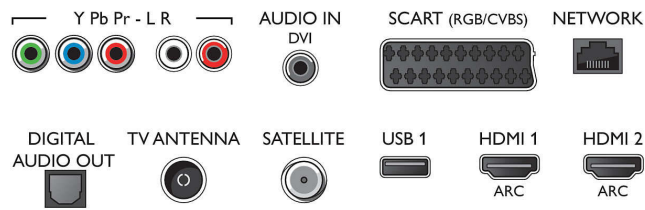

Specifications

Ambilight

- Ambilight Features: Built-in Ambilight+hue, Ambilight Music, Game Mode, Wall colour adaptive, Lounge mode
- Ambilight Version: 2-sided

Picture/Display

- Aspect ratio: 16:9
- Diagonal screen size (inch): 49 inch
- Diagonal screen size (metric): 123 cm
- Display: 4K Ultra HD LED
- Panel resolution: 3840 x 2160

- Brightness: 400 cd/m²

- Picture enhancement: Micro Dimming Pro, Ultra Resolution, Pixel Precise Ultra HD, Perfect Natural Motion
- Peak Luminance ratio: 65 %

Supported Display Resolution

- Computer inputs on HDMI 1/2: up to 4K UHD 3840 x 2160 @60 Hz
- Computer inputs on HDMI 3/4: up to 4K UHD 3840 x 2160 @30 Hz, up to FHD 1920 x 1080 @60 Hz

- Video inputs on HDMI 1/2: up to 4K UHD 3840 x 2160 @60 Hz
- Video inputs on HDMI 3/4: up to FHD 1920 x 1080 @60 Hz, up to 4K UHD 3840 x 2160 @30 Hz

Tuner/Reception/Transmission

- Digital TV: DVB-T/T2/T2-HD/C/S/S2
- Video Playback: NTSC, PAL, SECAM
- MPEG Support: MPEG2, MPEG4
- TV Programme guide*: 8-day Electronic Programme Guide

Connections

Side

Rear