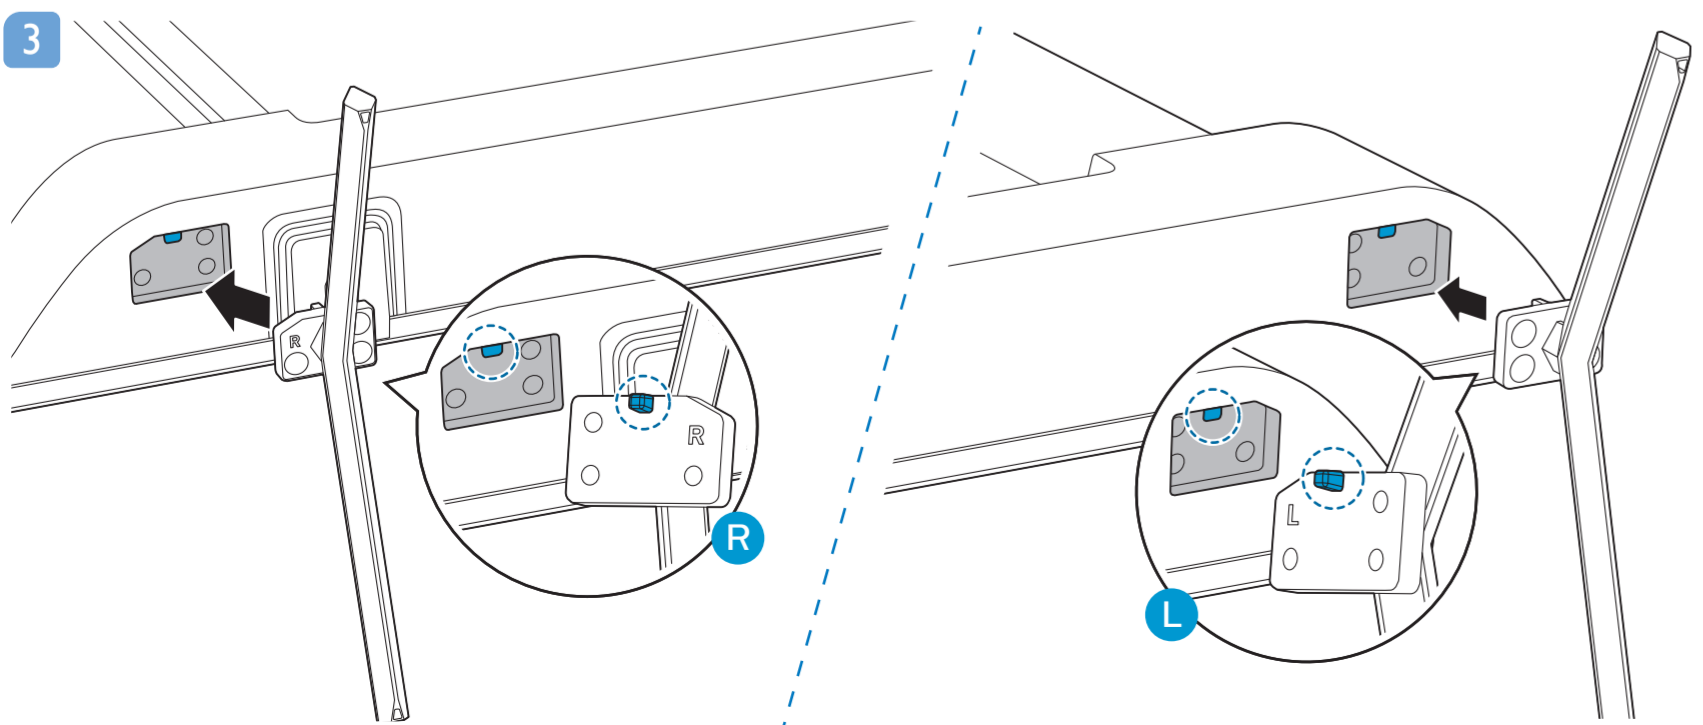

50PUD7625/43
70PUD7625/43
50PUD7625/44
70PUD7625/44

Guía Rápida

A1 50"

1

2

3

4

A2 70"

1

2

3

4

5

B

VESA (x, y)

50" 200x200mm M6 126 cm

70" 300x300mm M8 178 cm

English Read the safety instructions.
Español Lea la información de seguridad.

Registre su producto y obtenga asistencia en www.philips.com/TVsupport

1

2

2x AAA 1.5V

3

All registered and unregistered trademarks are property of their respective owners. Specifications are subject to change without notice. Philips and the Philips' shield emblem are trademarks of Koninklijke Philips N.V. and are used under license from Koninklijke Philips N.V. 2021© TP Vision Europe B.V. All rights reserved. philips.com