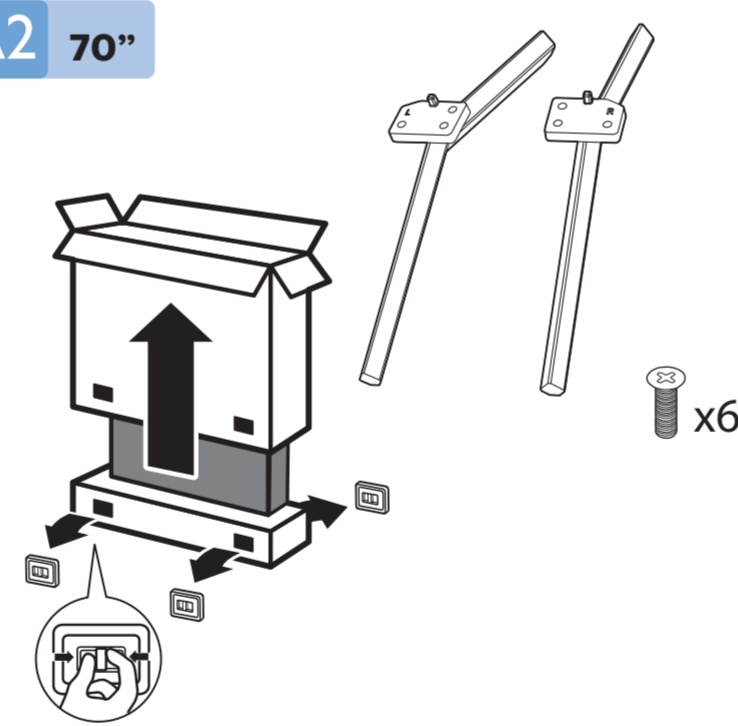

50PUD7625/43
70PUD7625/43
50PUD7625/44
70PUD7625/44

Guía Rápida

A1 50"

1

2

3

4

A2 70"

1

2

3

4

5

B

VESA (x, y)

50" 200x200mm M6 126 cm

70" 300x300mm M8 178 cm

English Read the safety instructions.
Español Lea la información de seguridad.

Registre su producto y obtenga asistencia en www.philips.com/TVsupport

1

2

2x AAA 1.5V

3

All registered and unregistered trademarks are property of their respective owners. Specifications are subject to change without notice. Philips and the Philips' shield emblem are trademarks of Koninklijke Philips N.V. and are used under license from Koninklijke Philips N.V. 2021© TP Vision Europe B.V. All rights reserved. philips.com