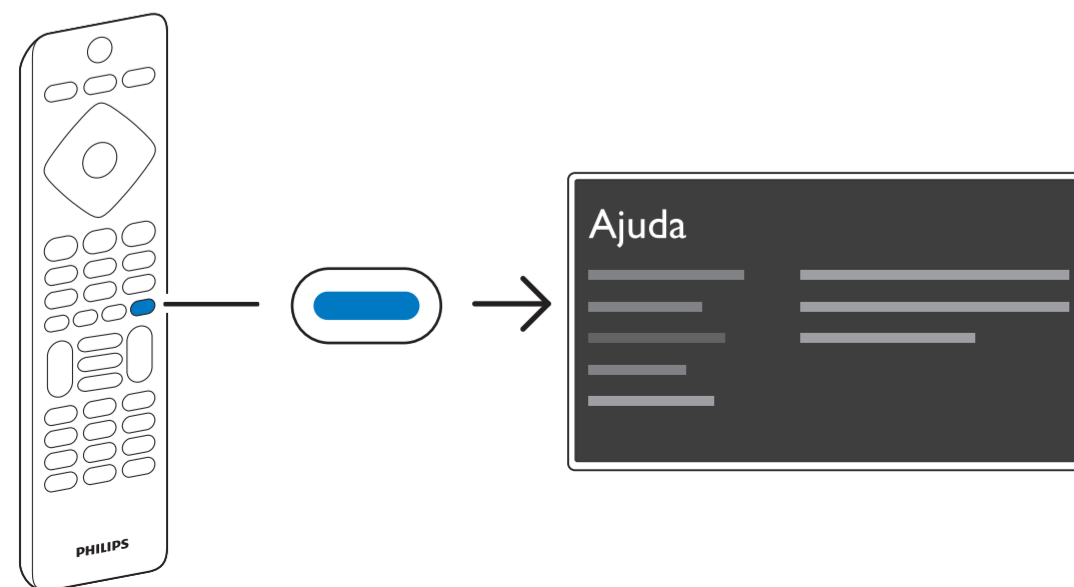

70" 300x300mm M8 178 cm

English Read the safety instructions.
Español Lea la información de seguridad.

Registre su producto y obtenga asistencia en www.philips.com/TVsupport

1

2

2x AAA 1.5V

3

All registered and unregistered trademarks are property of their respective owners. Specifications are subject to change without notice. Philips and the Philips' shield emblem are trademarks of Koninklijke Philips N.V. and are used under license from Koninklijke Philips N.V. 2021© TP Vision Europe B.V. All rights reserved. philips.com