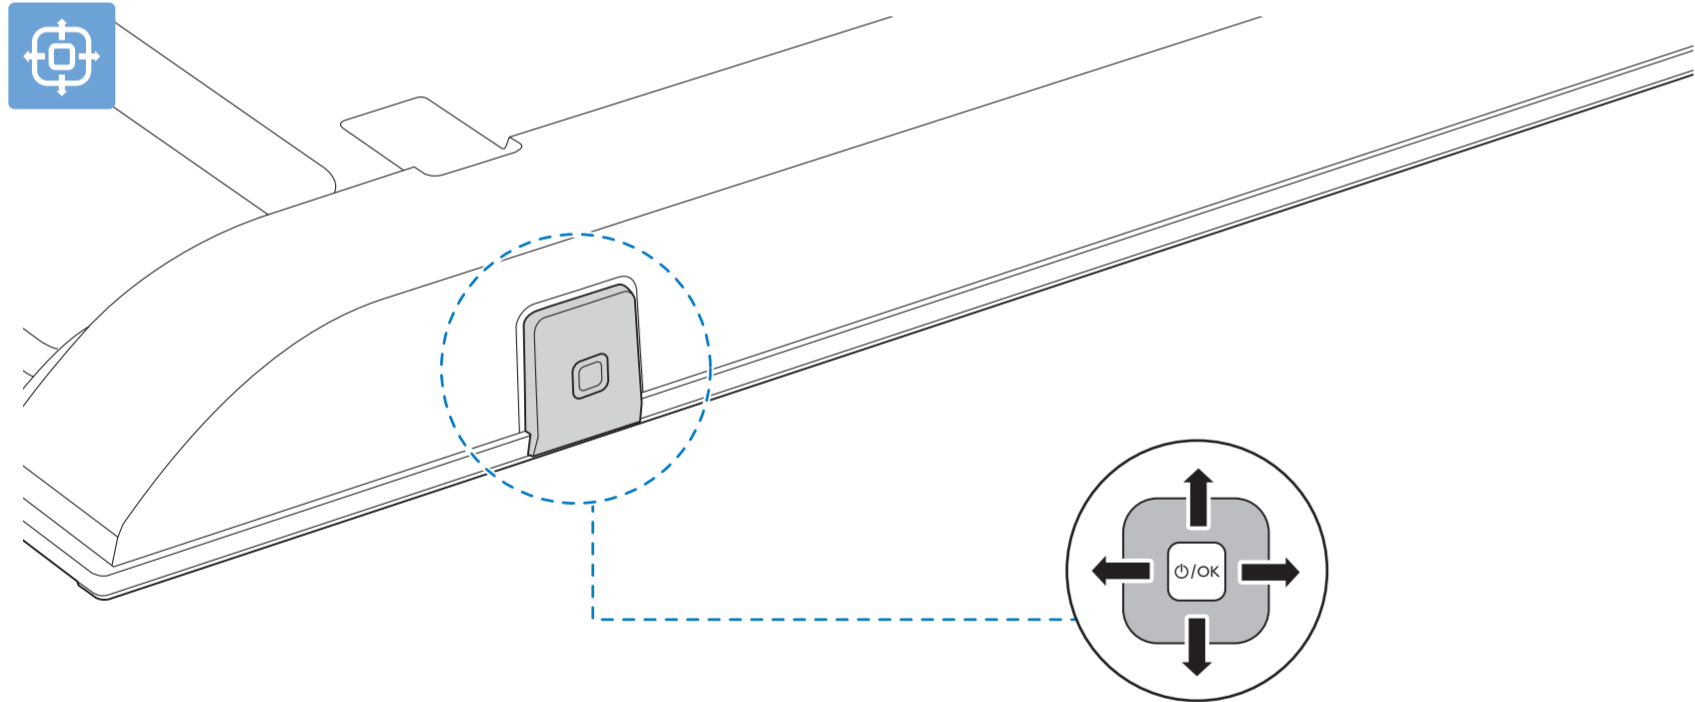

1

2

3

4

5

B

VESA (x, y)

50" 200x200mm M6 126 cm

70" 300x300mm M8 178 cm

English Read the safety instructions.
Español Lea la información de seguridad.

Registre su producto y obtenga asistencia en www.philips.com/TVsupport

1

2

2x AAA 1.5V

3

All registered and unregistered trademarks are property of their respective owners. Specifications are subject to change without notice. Philips and the Philips' shield emblem are trademarks of Koninklijke Philips N.V. and are used under license from Koninklijke Philips N.V. 2021© TP Vision Europe B.V. All rights reserved. philips.com