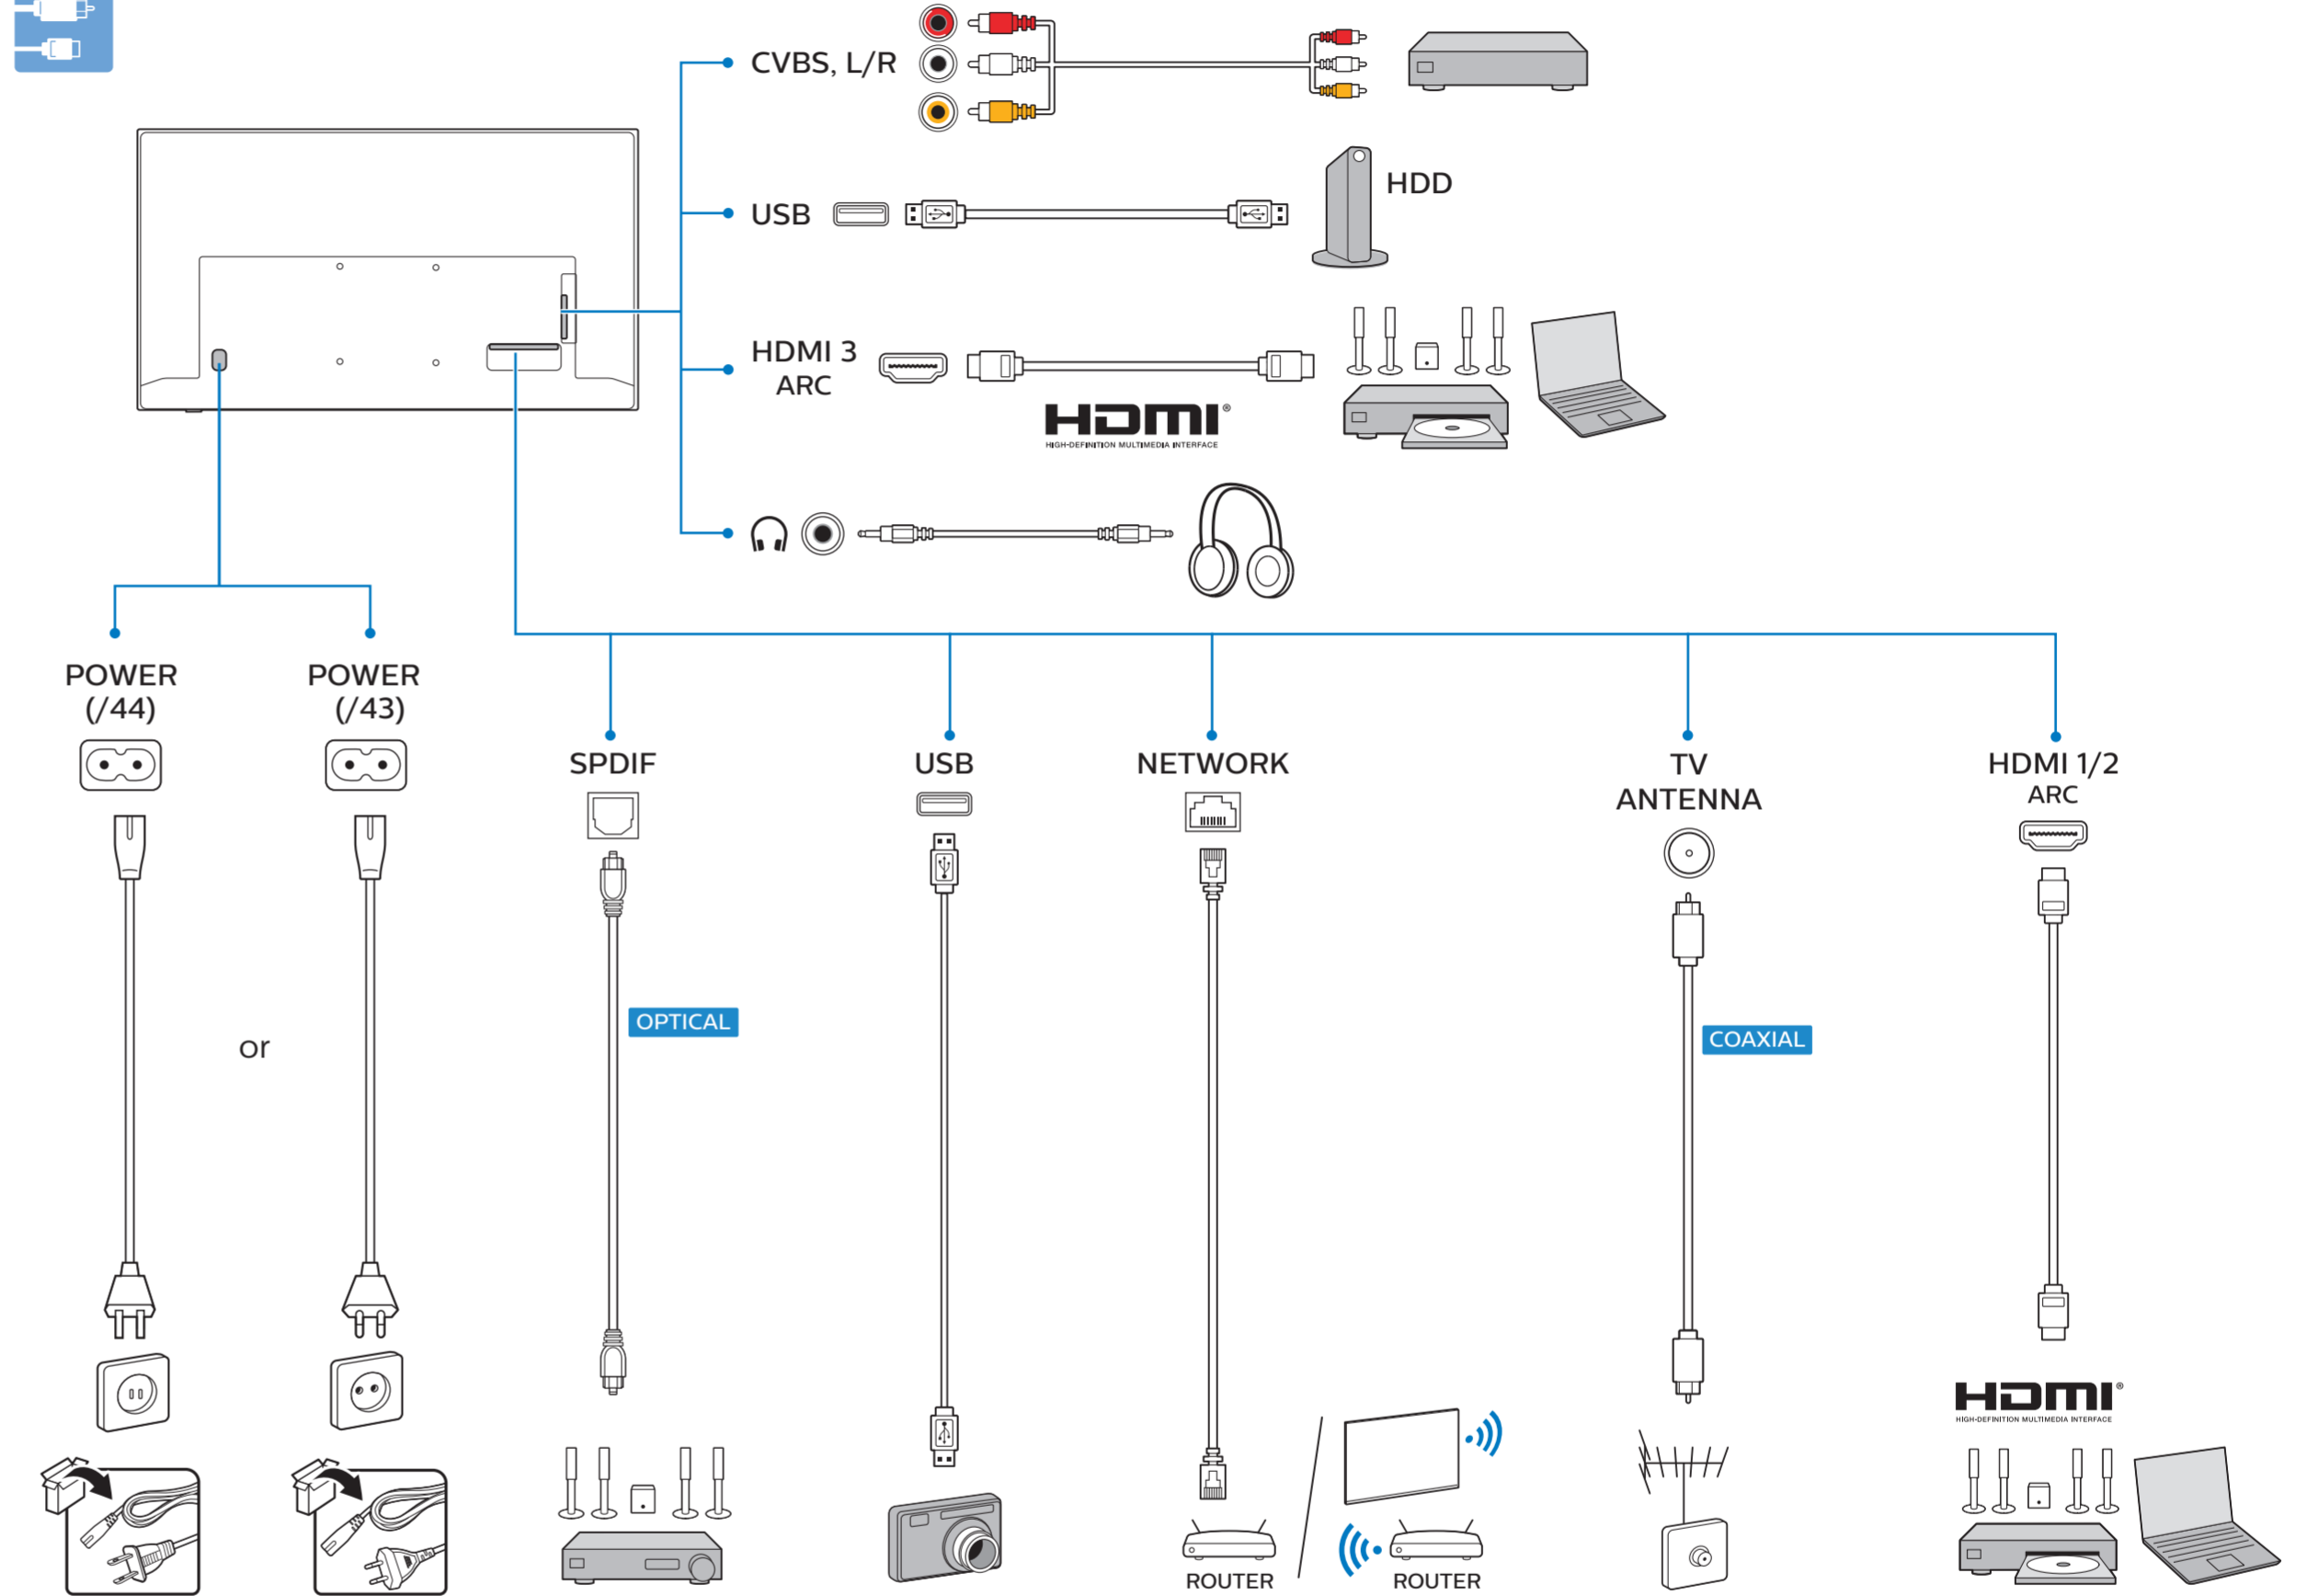

1

2

3

4

5

B

VESA (x, y)

50" 200x200mm M6 126 cm

70" 300x300mm M8 178 cm

English Read the safety instructions.
Español Lea la información de seguridad.

Registre su producto y obtenga asistencia en www.philips.com/TVsupport

1

2

2x AAA 1.5V

3

All registered and unregistered trademarks are property of their respective owners. Specifications are subject to change without notice. Philips and the Philips' shield emblem are trademarks of Koninklijke Philips N.V. and are used under license from Koninklijke Philips N.V. 2021© TP Vision Europe B.V. All rights reserved. philips.com