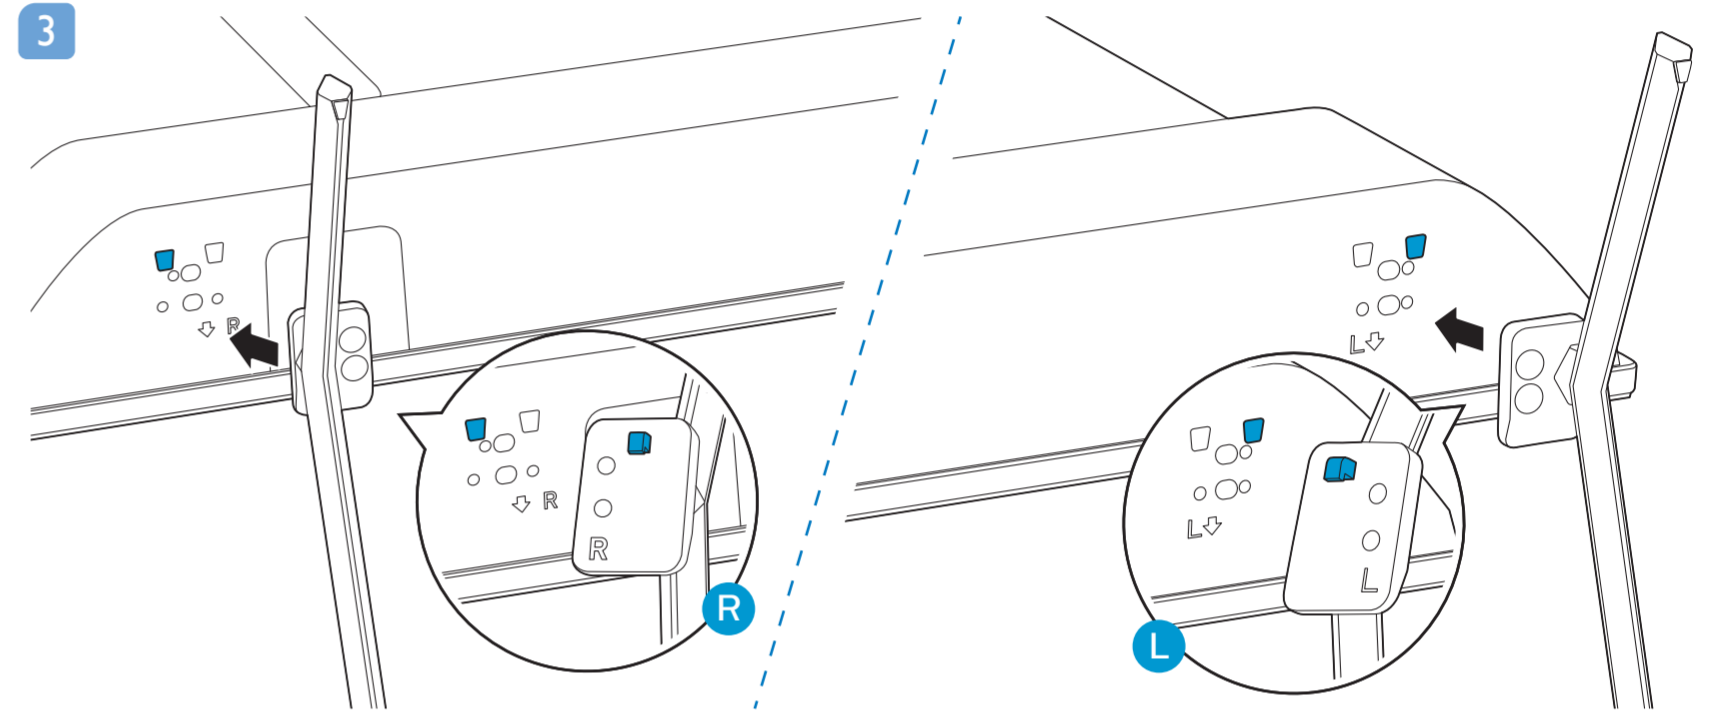

50PUD7625/43
70PUD7625/43
50PUD7625/44
70PUD7625/44

Guía Rápida

A1 50"

1

2

3

4

A2 70"

1

2

3

4

5

B

VESA (x, y)

50" 200x200mm M6 126 cm

70" 300x300mm M8 178 cm

English Read the safety instructions.
Español Lea la información de seguridad.

Registre su producto y obtenga asistencia en www.philips.com/TVsupport

1

2

2x AAA 1.5V

3

All registered and unregistered trademarks are property of their respective owners. Specifications are subject to change without notice. Philips and the Philips' shield emblem are trademarks of Koninklijke Philips N.V. and are used under license from Koninklijke Philips N.V. 2021© TP Vision Europe B.V. All rights reserved. philips.com