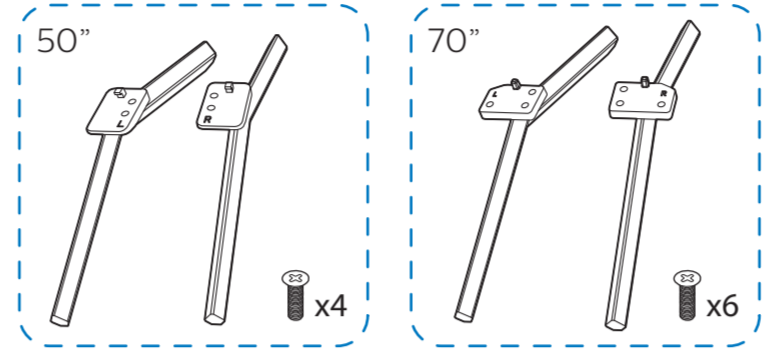

50PUD7625/43
70PUD7625/43
50PUD7625/44
70PUD7625/44

Guía Rápida

A1 50"

1

2

3

4

A2 70"

1

2

3

4

5

B

VESA (x, y)

50" 200x200mm M6 126 cm

70" 300x300mm M8 178 cm

English Read the safety instructions.
Español Lea la información de seguridad.

Registre su producto y obtenga asistencia en www.philips.com/TVsupport

1

2

2x AAA 1.5V

3

All registered and unregistered trademarks are property of their respective owners. Specifications are subject to change without notice. Philips and the Philips' shield emblem are trademarks of Koninklijke Philips N.V. and are used under license from Koninklijke Philips N.V. 2021© TP Vision Europe B.V. All rights reserved. philips.com