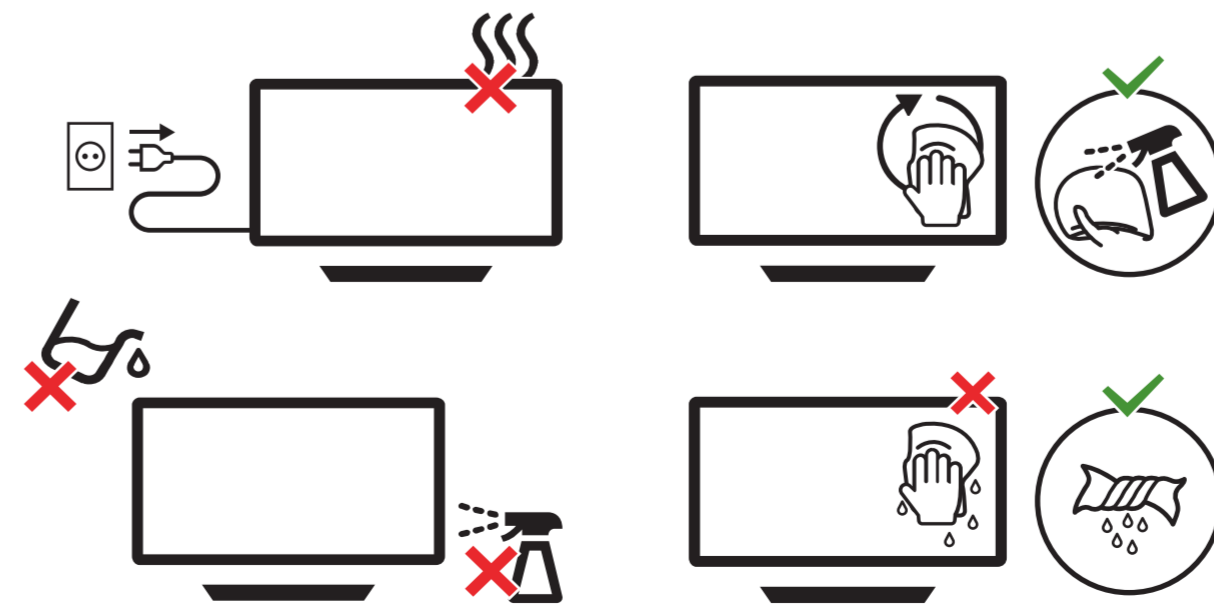

70" 300x300mm M8 178 cm

English Read the safety instructions.
Español Lea la información de seguridad.

Registre su producto y obtenga asistencia en www.philips.com/TVsupport

1

2

2x AAA 1.5V

3

All registered and unregistered trademarks are property of their respective owners. Specifications are subject to change without notice. Philips and the Philips' shield emblem are trademarks of Koninklijke Philips N.V. and are used under license from Koninklijke Philips N.V. 2021© TP Vision Europe B.V. All rights reserved. philips.com