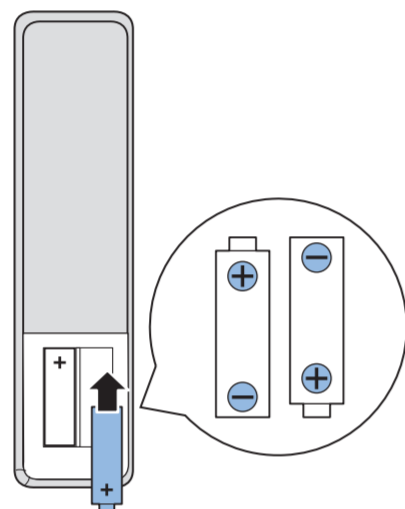

70" 300x300mm M8 178 cm

English Read the safety instructions.
Español Lea la información de seguridad.

Registre su producto y obtenga asistencia en www.philips.com/TVsupport

1

2

2x AAA 1.5V

3

All registered and unregistered trademarks are property of their respective owners. Specifications are subject to change without notice. Philips and the Philips' shield emblem are trademarks of Koninklijke Philips N.V. and are used under license from Koninklijke Philips N.V. 2021© TP Vision Europe B.V. All rights reserved. philips.com