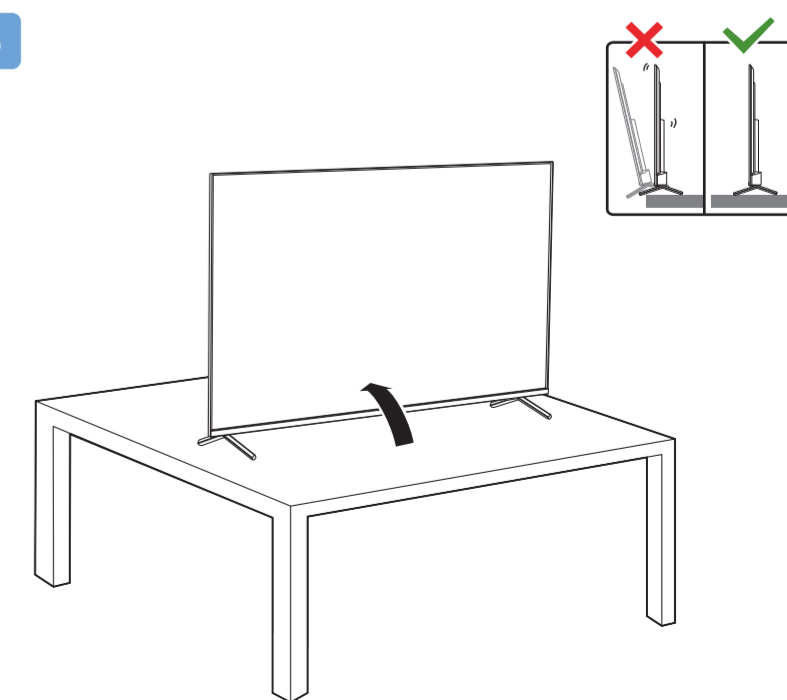

1

2

3

4

5

B

VESA (x, y)

50" 200x200mm M6 126 cm

70" 300x300mm M8 178 cm

English Read the safety instructions.
Español Lea la información de seguridad.

Registre su producto y obtenga asistencia en www.philips.com/TVsupport

1

2

2x AAA 1.5V

3

All registered and unregistered trademarks are property of their respective owners. Specifications are subject to change without notice. Philips and the Philips' shield emblem are trademarks of Koninklijke Philips N.V. and are used under license from Koninklijke Philips N.V. 2021© TP Vision Europe B.V. All rights reserved. philips.com