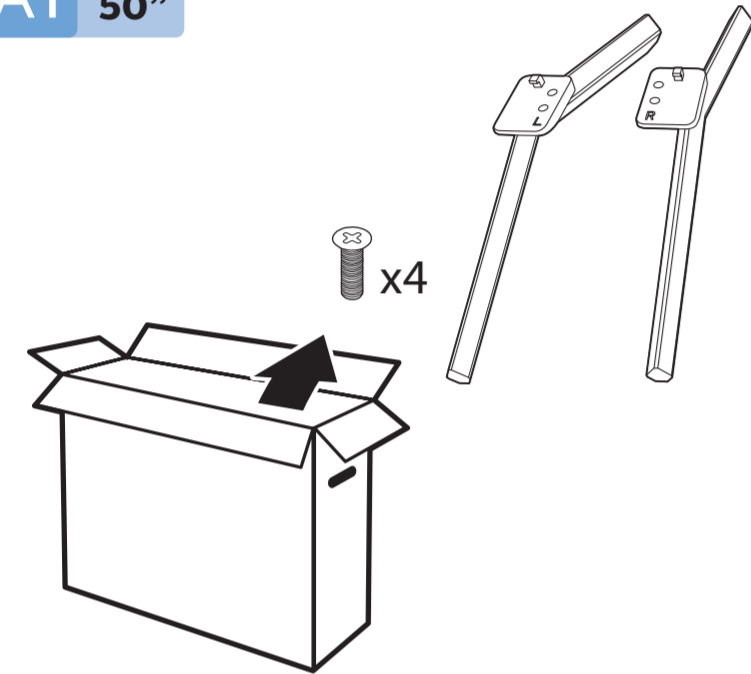

50PUD7625/43
70PUD7625/43
50PUD7625/44
70PUD7625/44

Guía Rápida

A1 50"

1

2

3

4

A2 70"

1

2

3

4

5

B

VESA (x, y)

50" 200x200mm M6 126 cm

70" 300x300mm M8 178 cm

English Read the safety instructions.
Español Lea la información de seguridad.

Registre su producto y obtenga asistencia en www.philips.com/TVsupport

1

2

2x AAA 1.5V

3

All registered and unregistered trademarks are property of their respective owners. Specifications are subject to change without notice. Philips and the Philips' shield emblem are trademarks of Koninklijke Philips N.V. and are used under license from Koninklijke Philips N.V. 2021© TP Vision Europe B.V. All rights reserved. philips.com