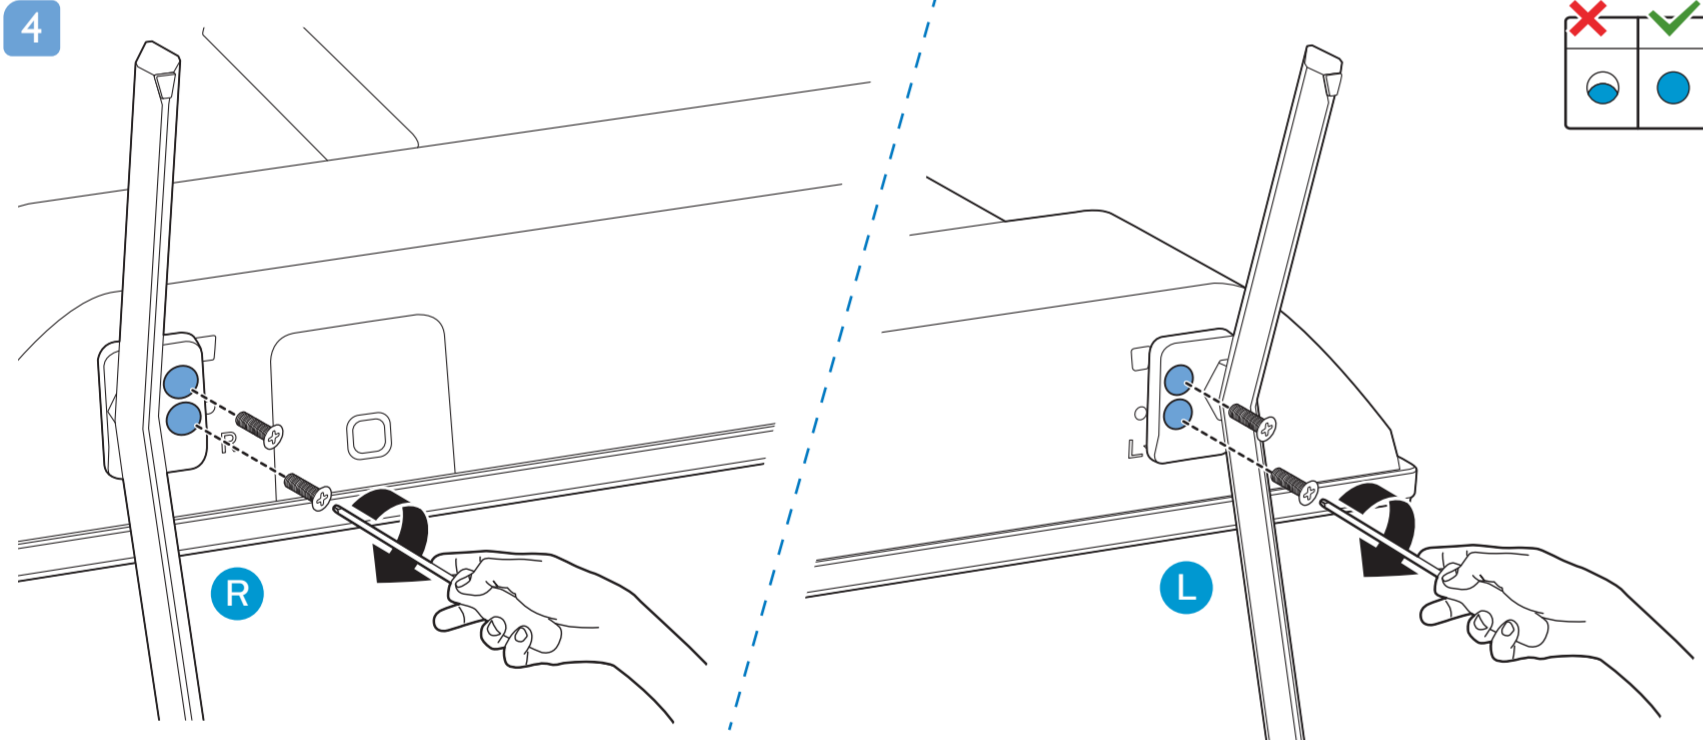

50PUD7625/43
70PUD7625/43
50PUD7625/44
70PUD7625/44

Guía Rápida

A1 50"

1

2

3

4

A2 70"

1

2

3

4

5

B

VESA (x, y)

50" 200x200mm M6 126 cm

70" 300x300mm M8 178 cm

English Read the safety instructions.
Español Lea la información de seguridad.

Registre su producto y obtenga asistencia en www.philips.com/TVsupport

1

2

2x AAA 1.5V

3

All registered and unregistered trademarks are property of their respective owners. Specifications are subject to change without notice. Philips and the Philips' shield emblem are trademarks of Koninklijke Philips N.V. and are used under license from Koninklijke Philips N.V. 2021© TP Vision Europe B.V. All rights reserved. philips.com