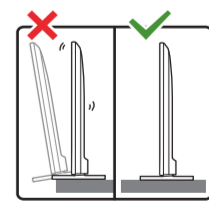

PHILIPS

7805 series

Quick Start Guide

A

1

2

3

4

5