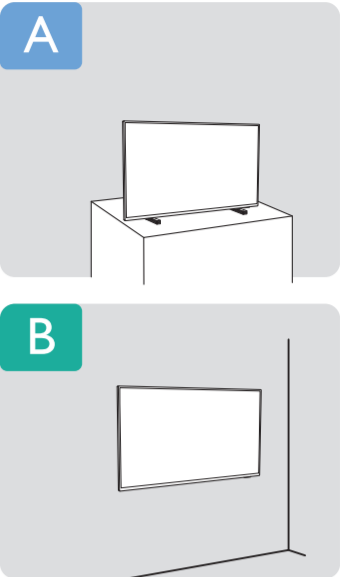

PHILIPS

7805 series

Quick Start Guide