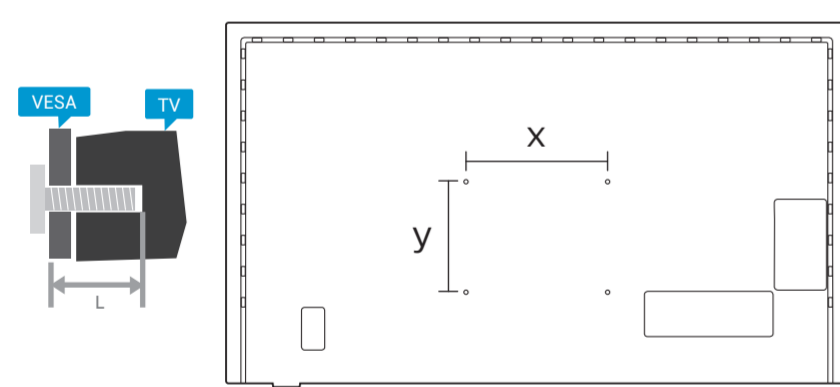

VESA (x, y)
43" 200 x 200mm M6 (L: 10 mm-16 mm)
108 cm