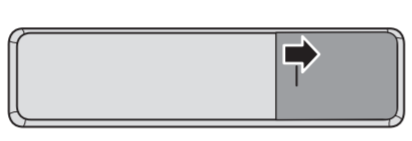

English Read the safety instructions.
Türkçe Güvenlik talimatlarını okuyun.

Register your product and get support at
www.philips.com/TVsupport

VESA (x, y)
43" 200 x 200mm M6 (L: 10 mm-16 mm)
108 cm

1

2

3

2x
AAA
LR03
1.5V

TV software upgrade for Smart TV-
(From Internet)

RC Instructions