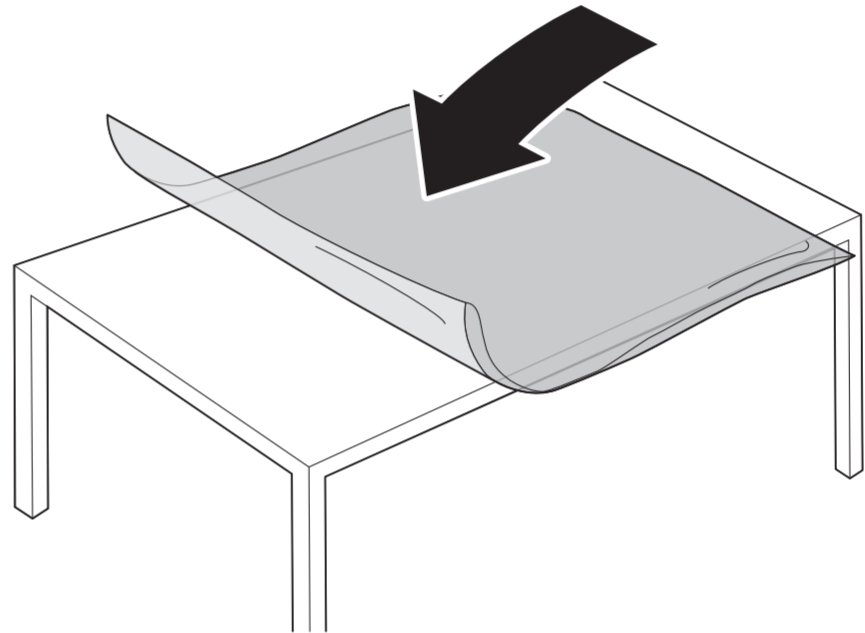

PHILIPS

7805 series

Quick Start Guide

A

1

2

3

4

5