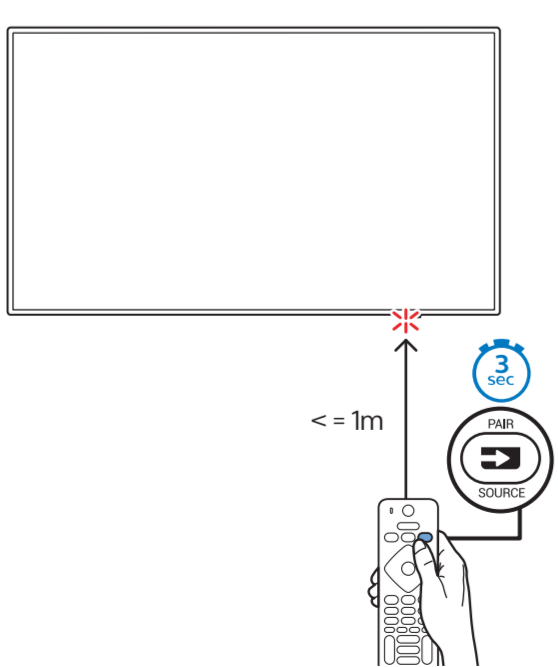

English Read the safety instructions.
Türkçe Güvenlik talimatlarını okuyun.

Register your product and get support at
www.philips.com/TVsupport

VESA (x, y)
43" 200 x 200mm M6 (L: 10 mm-16 mm)
108 cm

1

2

3

2x
AAA
LR03
1.5V

TV software upgrade for Smart TV-
(From Internet)

RC Instructions