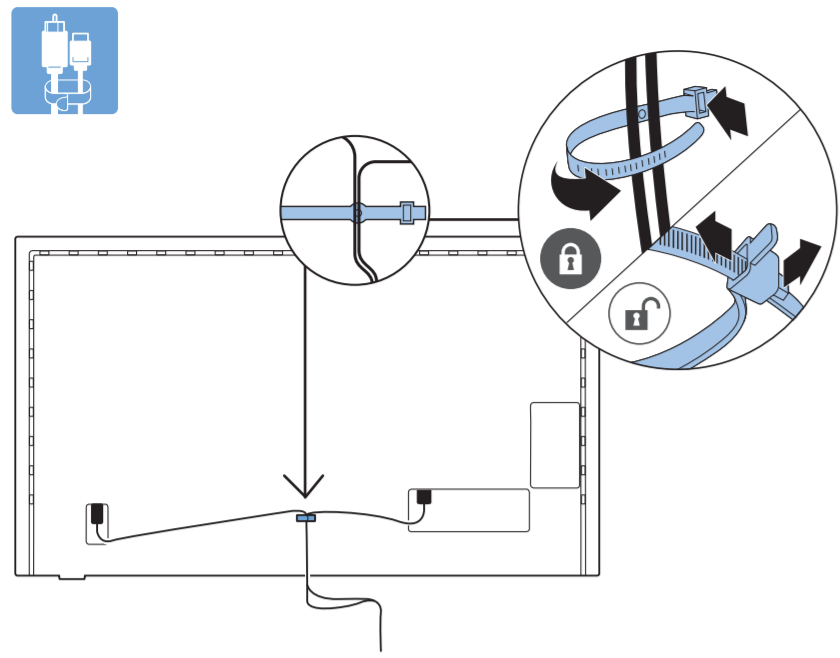

English Read the safety instructions.
Türkçe Güvenlik talimatlarını okuyun.

Register your product and get support at
www.philips.com/TVsupport