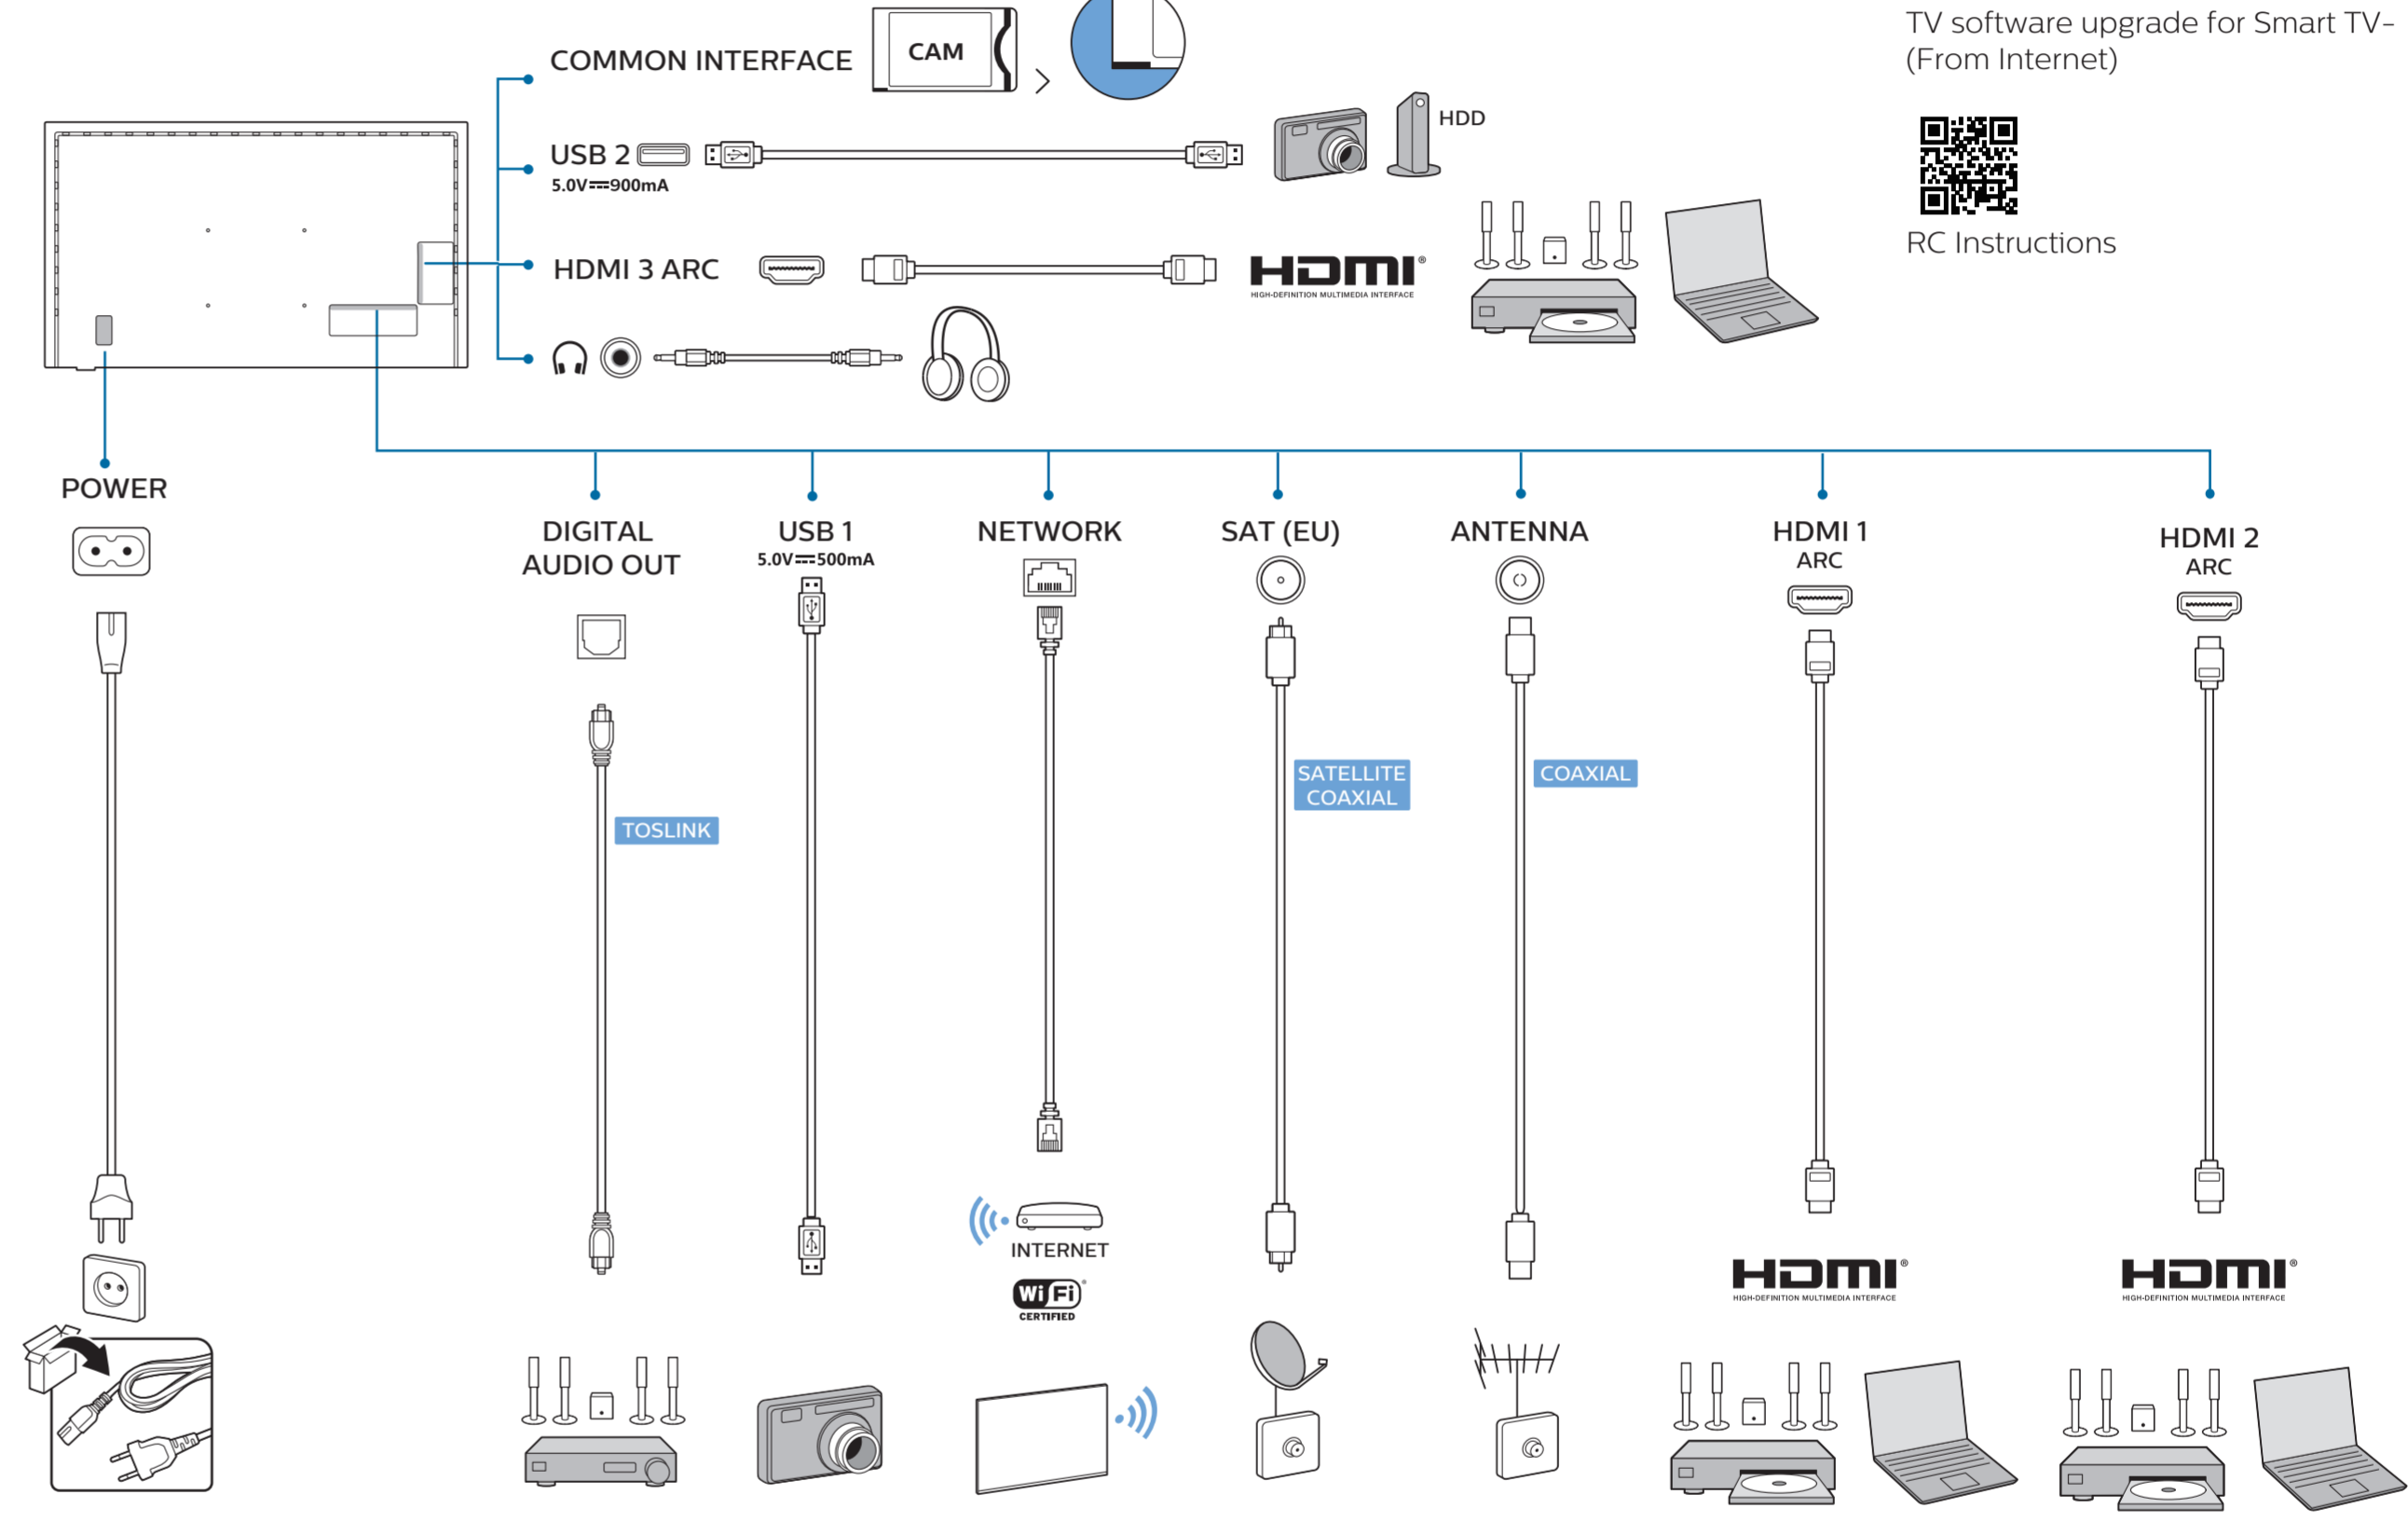

1

2

3

2x
AAA
LR03
1.5V

TV software upgrade for Smart TV-
(From Internet)

RC Instructions