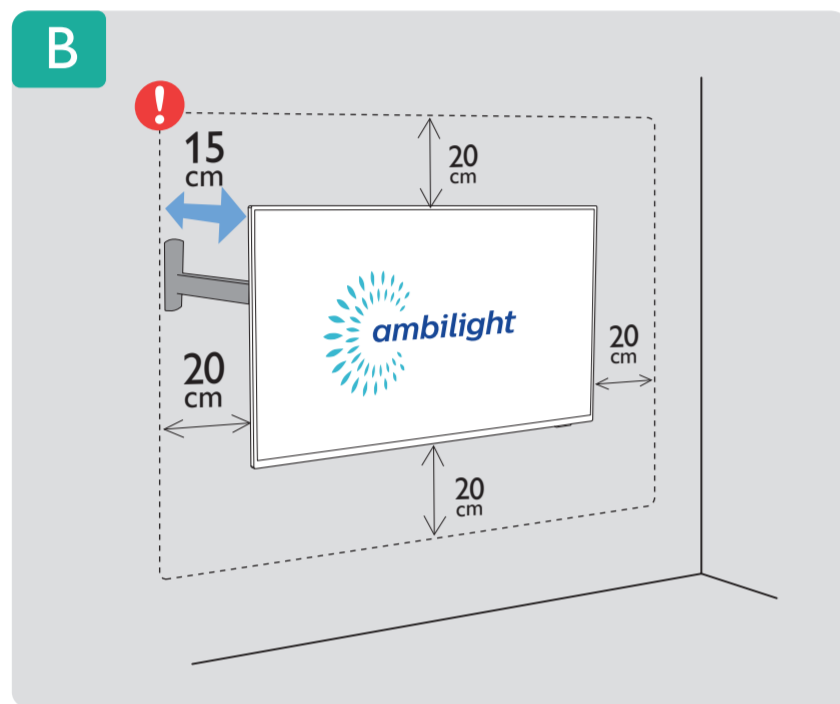

English Read the safety instructions.
Türkçe Güvenlik talimatlarını okuyun.

Register your product and get support at
www.philips.com/TVsupport

VESA (x, y)
43" 200 x 200mm M6 (L: 10 mm-16 mm)
108 cm

1

2

3

2x
AAA
LR03
1.5V

TV software upgrade for Smart TV-
(From Internet)

RC Instructions