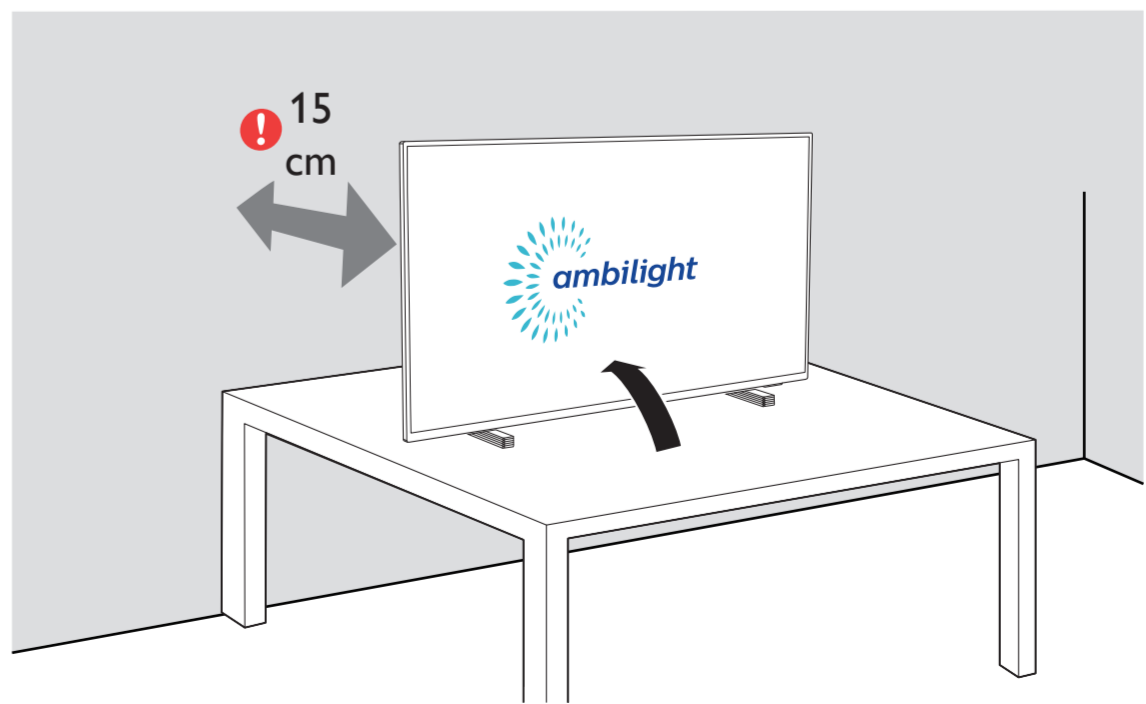

PHILIPS

7805 series

Quick Start Guide

A

1

2

3

4

5