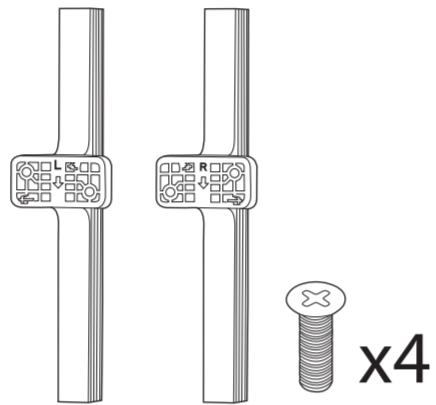

PHILIPS

7805 series

Quick Start Guide

A

1

2

3

4

5