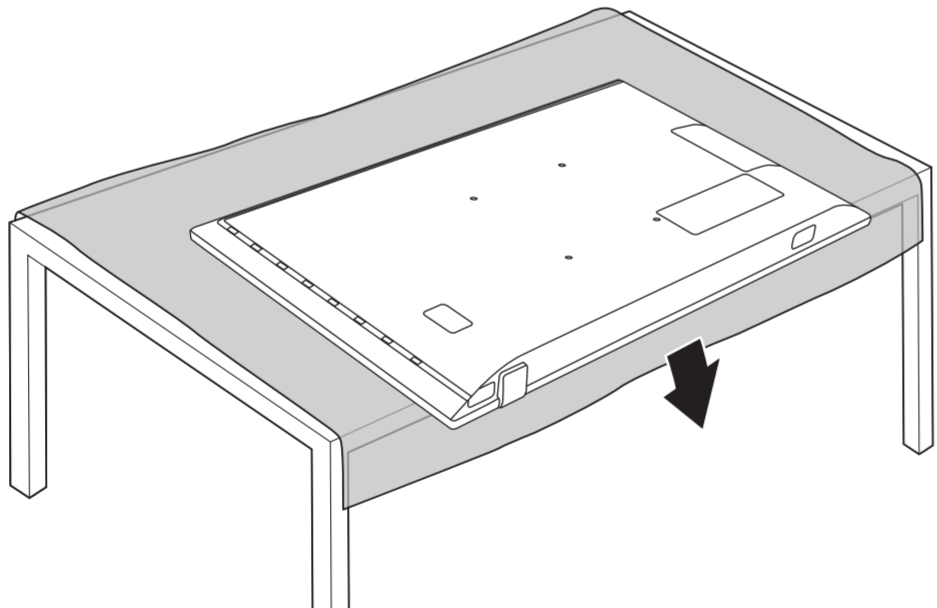

PHILIPS

7805 series

Quick Start Guide

A

1

2

3

4

5