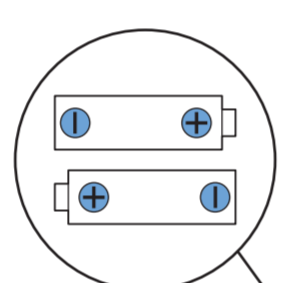

English Read the safety instructions.
Türkçe Güvenlik talimatlarını okuyun.

Register your product and get support at
www.philips.com/TVsupport

VESA (x, y)
43" 200 x 200mm M6 (L: 10 mm-16 mm)
108 cm

1

2

3

2x
AAA
LR03
1.5V

TV software upgrade for Smart TV-
(From Internet)

RC Instructions