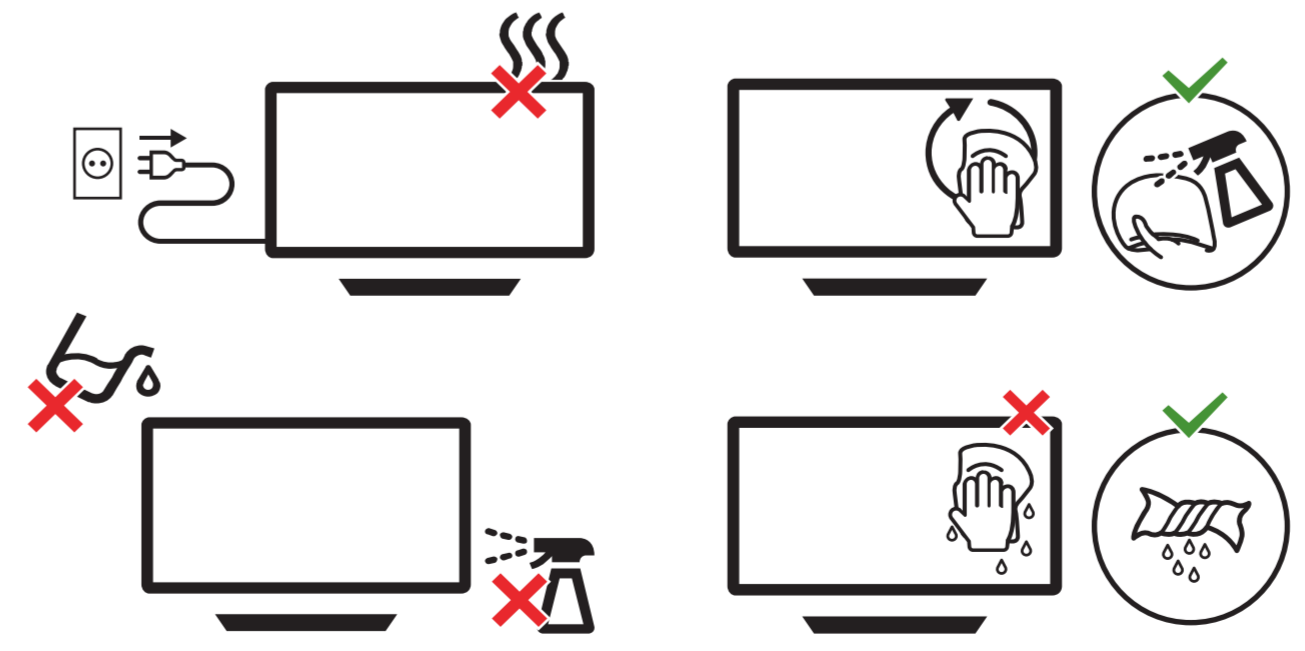

English Read the safety instructions.
Türkçe Güvenlik talimatlarını okuyun.

Register your product and get support at
www.philips.com/TVsupport

VESA (x, y)
43" 200 x 200mm M6 (L: 10 mm-16 mm)
108 cm

1

2

3

2x
AAA
LR03
1.5V

TV software upgrade for Smart TV-
(From Internet)

RC Instructions