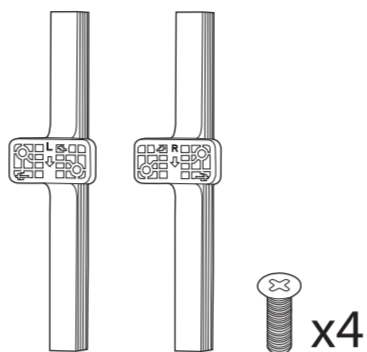

PHILIPS

7805 series

Quick Start Guide