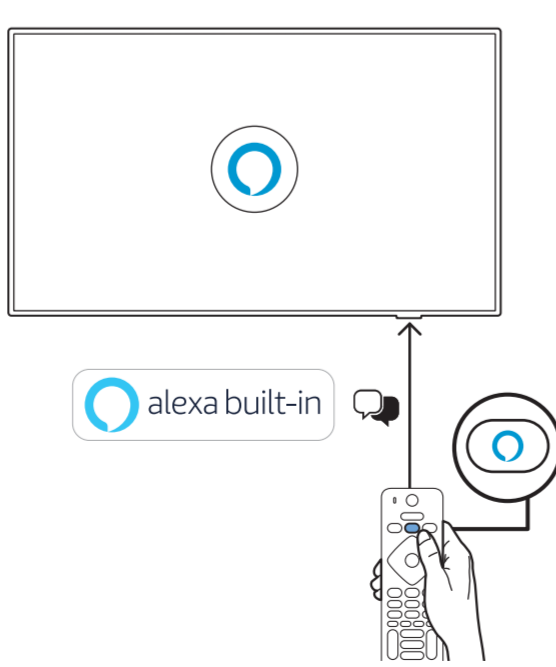

English Read the safety instructions.
Türkçe Güvenlik talimatlarını okuyun.

Register your product and get support at
www.philips.com/TVsupport

VESA (x, y)
43" 200 x 200mm M6 (L: 10 mm-16 mm)
108 cm

1

2

3

2x
AAA
LR03
1.5V

TV software upgrade for Smart TV-
(From Internet)

RC Instructions