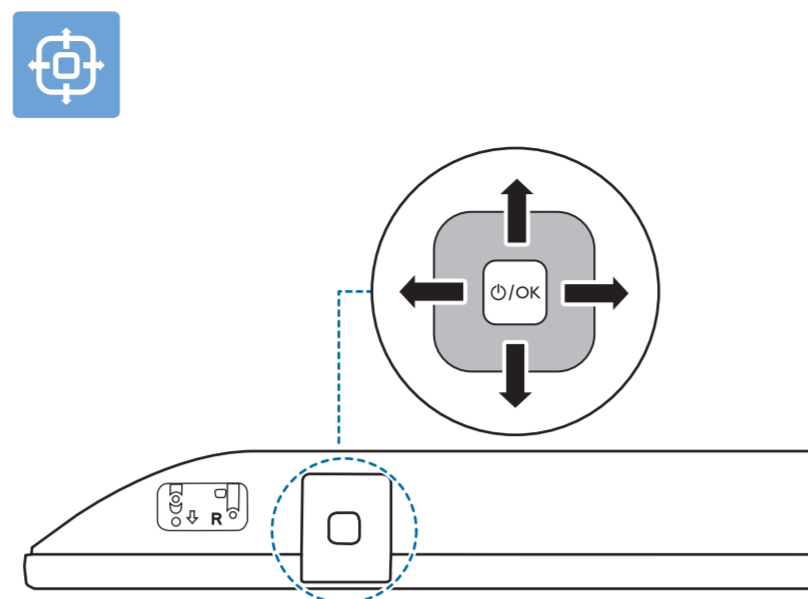

English Read the safety instructions.
Türkçe Güvenlik talimatlarını okuyun.

Register your product and get support at
www.philips.com/TVsupport