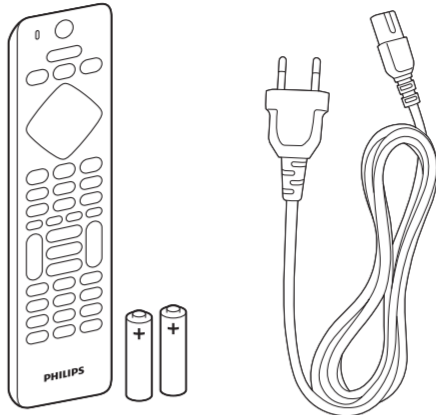

PHILIPS

7805 series

Quick Start Guide