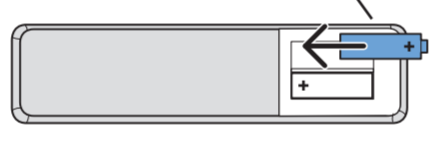

English Read the safety instructions.
Türkçe Güvenlik talimatlarını okuyun.

Register your product and get support at
www.philips.com/TVsupport

VESA (x, y)
43" 200 x 200mm M6 (L: 10 mm-16 mm)
108 cm

1

2

3

2x
AAA
LR03
1.5V

TV software upgrade for Smart TV-
(From Internet)

RC Instructions