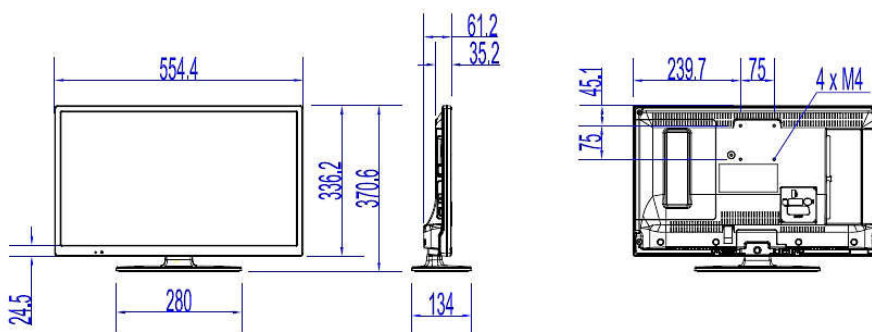

## Picture/Display

- Aspect ratio: 16:9
- Diagonal screen size (inch): 24 inch
- Diagonal screen size (metric): 60 cm
- Display: LED HD TV
- Panel resolution: 1366 x 768p
- Brightness: 220 cd/m<sup>2</sup>
- Contrast ratio (typical): 3000
- Viewing angle: 176° (H)/176° (V)

## Dimensions

- Set Width: 554 mm
- Set Height: 336 mm
- Set Depth: 35/61 mm
- Product weight: 3.3 kg
- Set width (with stand): 554 mm
- Set height (with stand): 371 mm
- Set depth (with stand): 134 mm
- Product weight (+stand): 3.5 kg
- Wall-mount compatible: M4, 75 x 75 mm