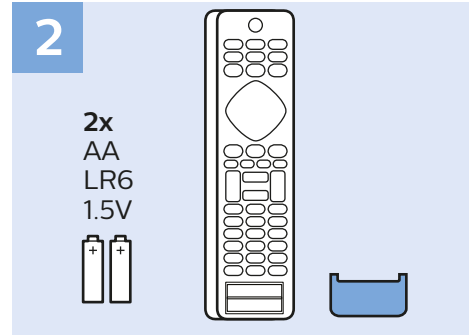

## VESA (x, y)

43" 200x200 M6  
108cm

50" 200x200 M6  
126cm

55" 400x200 M6  
139cm

Help  
Ayuda

[philips.com/support](https://philips.com/support)

6102 Series  
User Manual

[www.philips.com/support](http://www.philips.com/support)