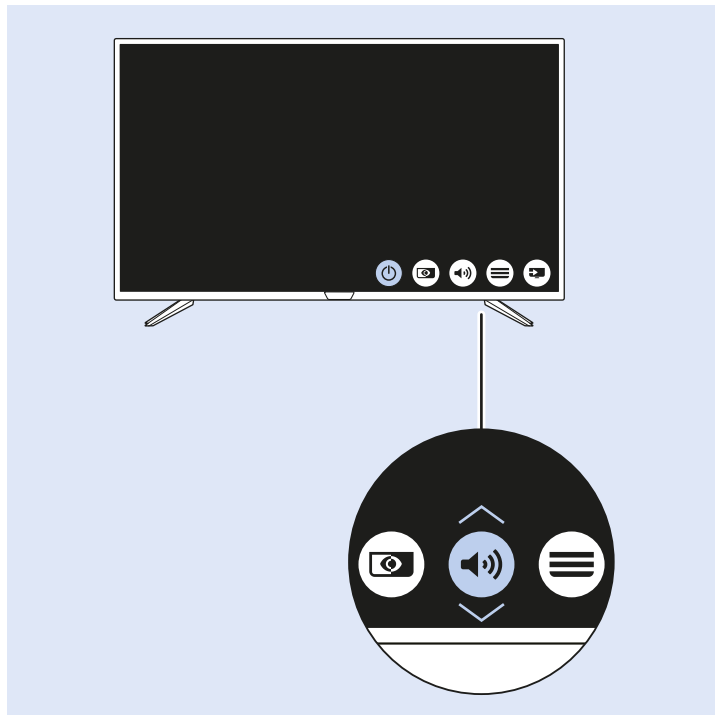

### Digital Audio System - OPTICAL

## VESA (x, y)

43" 200x200 M6  
108cm

50" 200x200 M6  
126cm

55" 400x200 M6  
139cm

Help  
Ayuda

[philips.com/support](https://philips.com/support)

6102 Series  
User Manual

[www.philips.com/support](http://www.philips.com/support)