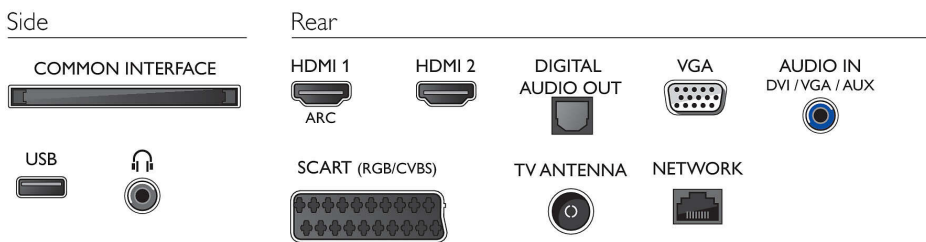

Sound

- Output power (RMS): 16 W
- Sound Enhancement: Incredible Surround, Clear

- Sound, Auto Volume Leveller, Smart Sound
- Sound Features: Triple ring technology

Connectivity

- Number of HDMI connections: 2
- EasyLink (HDMI-CEC): Remote control pass-through, System audio control, System standby, One touch play
- Number of starts (RGB/CVBS): 1
- Number of USBs: 1
- Other connections: Common Interface Plus (CI+), Digital audio out (optical), Headphone out, Service connector, Antenna IEC75, Audio in (VGA/DVI)

Power

- Mains power: AC 220 - 240 V 50/60 Hz
- Ambient temperature: 5°C to 35°C
- Standby power consumption: <0.3 W
- Energy Label Class: A
- EU Energy Label power: 23 W
- Power Saving Features: Auto switch-off timer, Eco mode, Picture mute (for radio)
- Off mode power consumption: 0.5
- Annual energy consumption: 34 kWh
- Presence of lead: Yes*
- Mercury content: 0 mg

Accessories

- Included accessories: Remote Control, 2 x AAA Batteries, Tabletop stand, Power cord, Quick start guide, Legal and safety brochure, Warranty Leaflet

Dimensions

- Set Width: 547.9 mm
- Set Height: 410.05 mm
- Set Depth: 129.1 mm
- Product weight: 4.35 kg
- Set width (with stand): 547.9 mm
- Set height (with stand): 410.05 mm
- Set depth (with stand): 129.1 mm
- Product weight (+stand): 4.35 kg
- Box width: 630 mm
- Box height: 424 mm
- Box depth: 100 mm
- Weight incl. Packaging: 5.9 kg
- TV stand width distance: 187.7 mm

Connections

Issue date 2023-10-18

Version: 8.1.1

EAN: 87 18863 01023 5

© 2023 Koninklijke Philips N.V.
All Rights reserved.

Specifications are subject to change without notice.
Trademarks are the property of Koninklijke Philips N.V.
or their respective owners.

www.philips.com

* EPG and actual visibility (up to 8 days) is country- and operator-dependent.

* Energy consumption in kWh per year based on the power consumption of the television operating 4 hours per day for 365 days. The actual energy consumption will depend on how the television is used.

* The TV supports DVB reception for 'Free to air' broadcast. Specific DVB operators may not be supported. An up to date list can be found in the FAQ section of the Philips support website. For some operators Conditional Access and subscription are required. Contact your operator for more information.

* (Philips) only compatible with specific Philips player device.