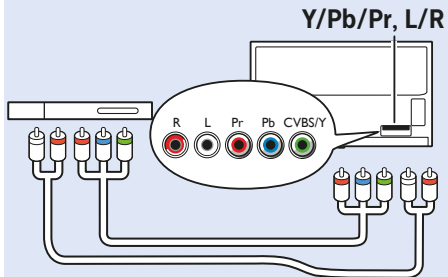

MHL

Network - Wireless

Network - Wired

Video Player - YPbPr, L/R

Video Player - CVBS, L/R

Computer - HDMI

USB Hard Drive

USB Flash Drive

Photo Camera

Digital Audio System - HDMI ARC

Digital Audio System - OPTICAL

Headphones

VESA (x, y)

65" 400x200 M6
164cm

Help
Ayuda

philips.com/support