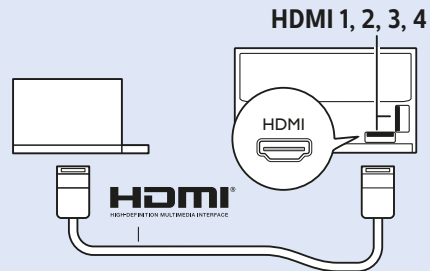

Computer - HDMI