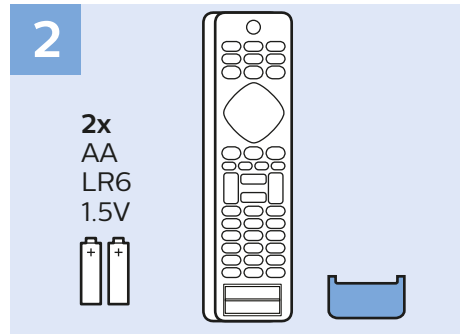

Photo Camera

Digital Audio System - HDMI ARC

Digital Audio System - OPTICAL

Headphones

VESA (x, y)

65" 400x200 M6
164cm

Help
Ayuda

philips.com/support