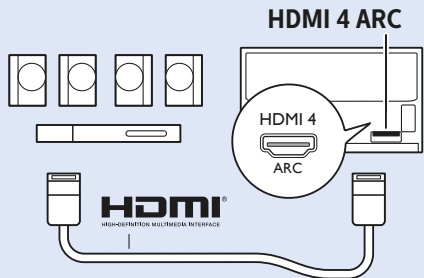

MHL

Network - Wireless

Network - Wired

Video Player - YPbPr, L/R

Video Player - CVBS, L/R

Computer - HDMI

USB Hard Drive

USB Flash Drive

Photo Camera

Digital Audio System - HDMI ARC

Digital Audio System - OPTICAL

Headphones

VESA (x, y)

65" 400x200 M6
164cm

Help
Ayuda

philips.com/support