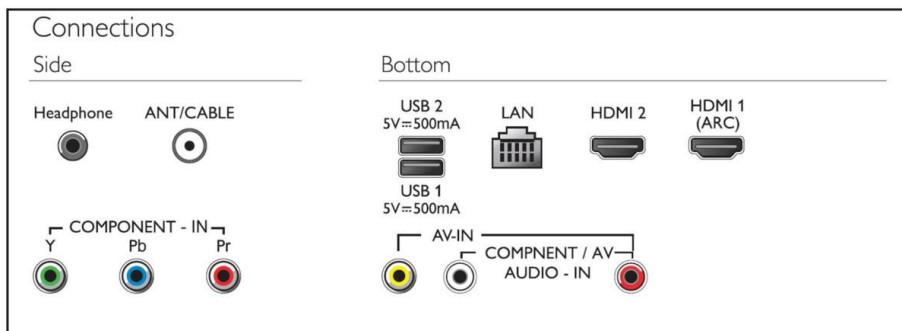

Multimedia Applications

- Video Playback Formats: MPEG-2, MPEG-4, H264/ MPEG-4 AVC, HEVC 265@FHD
- Subtitles Formats Support: .SRT, .ASS
- Music Playback Formats: MP3, AAC
- Picture Playback Formats: JPEG, BMP, PNG

Supported Display Resolution

- Computer inputs on all HDMI: up to FHD 1920x1080@60Hz
- Video inputs on all HDMI: @ 24, 25, 30, 50, 60Hz, up to FHD 1920x1080p

Tuner/Reception/Transmission

- MPEG Support: MPEG2, MPEG4
- Video Playback: PAL, SECAM, NTSC
- Digital TV: DVB-T/T2
- Analog TV: PAL, SECAM

Power

- Mains power: AC 100-240V 50/60Hz
- Ambient temperature: 5 °C to 40 °C
- Power Saving Features: Auto switch-off timer

Dimensions

- Box dimensions (W x H x D): 1015 x 660 x 135 mm
- Set dimensions (W x H x D): 903 x 557 x 69 mm
- Set dimensions with stand (W x H x D): 903 x 615 x 225 mm
- VESA wall mount compatible: 75 x 75 mm
- Product weight: 6.1 kg
- Product weight (+stand): 6.2 kg
- Weight incl. Packaging: 8.4 kg

Accessories

- Included accessories: Remote Control, 2 x AAA Batteries, Table top stand, Quick start guide, Legal and safety brochure

Smart TV Features

- SmartTV apps*: Philips store
- User Interaction: Wi-Fi Miracast certified*

Issue date 2020-05-09

Version: 6.4.1

12 NC: 8670 001 57994
EAN: 87 18863 01965 8

© 2020 Koninklijke Philips N.V.
All Rights reserved.

Specifications are subject to change without notice.
Trademarks are the property of Koninklijke Philips N.V.
or their respective owners.

www.philips.com

* EPG and actual visibility (up to 8 days) is country and operator dependent.

* The TV supports DVB reception for 'Free to air' broadcast. Specific DVB operators may not be supported. An up to date list can be found in the FAQ section of the Philips support website. For some operators Conditional Access and subscription are required. Contact your operator for more information.

* (Philips) only compatible with specific Philips player device.