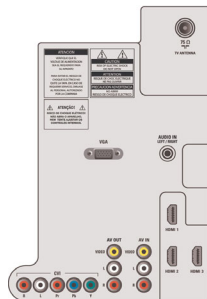

Tuner/Reception/Transmission

- Aerial Input: 75 ohm coaxial (IEC75)
- TV system: PAL I, PAL B/G, PAL D/K, SECAM B/G, SECAM D/K
- Video Playback: NTSC, SECAM, PAL
- Tuner bands: Hyperband, S-Channel, UHF, VHF
- Number of Preset Channels: 99

Connectivity

- AV 1: Audio L/R in, YPbPr
- AV 2: Audio L/R in, CVBS in
- Front / Side connections: HDMI v1.3, S-video in, CVBS in, Audio L/R in, Headphone out, USB
- Other connections: Monitor out, CVBS, L/R (cinch), PC-in VGA + Audio L/R in
- HDMI 1: HDMI v1.3
- HDMI 2: HDMI v1.3

- HDMI 3: HDMI v1.3
- EasyLink (HDMI-CEC): One touch play, EasyLink, Remote control pass-through, System audio control, System standby

Power

- Ambient temperature: 5 °C to 35 °C
- Mains power: 110-240V, 50/60Hz
- Power consumption: 220 W
- Standby power consumption: 0.15 W (typical)

Dimensions

- Set dimensions (W x H x D): 996 x 602.5 x 88 mm
- Set dimensions with stand (W x H x D): 996 x 655.5 x 260 mm
- Weight incl. Packaging: 25 kg
- Product weight: 17.55 kg
- Product weight (+stand): 20.45 kg
- Box dimensions (W x H x D): 1243 x 702 x 280 mm
- VESA wall mount compatible: 400 x 400 mm

Accessories

- Included accessories: Tabletop swivel stand, Power cord, Quick start guide, User Manual, Warranty certificate, Remote Control, Batteries for remote control

Rear connectors