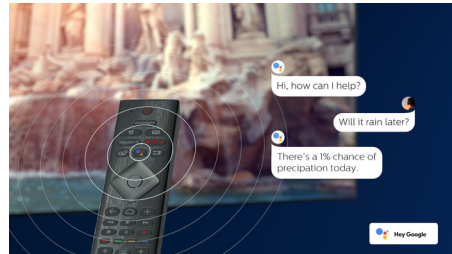

Google Assistant

Control your Philips Android TV with your voice. Want to play a game, watch Netflix, or

find content and apps in the Google Play store? Just tell your TV. You can even command all Google Assistant-compatible smart home devices-like dimming the lights and setting the thermostat on movie night. Without leaving the sofa.