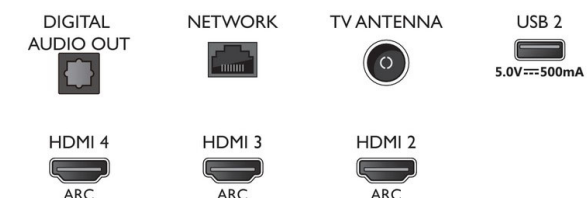

Smart TV

- SmartTV apps*: Netflix, YouTube

Connections

Side

Bottom

Issue date 2021-07-14

Version: 9.0.1

12 NC: 8670 001 74063
EAN: 87 18863 02783 7