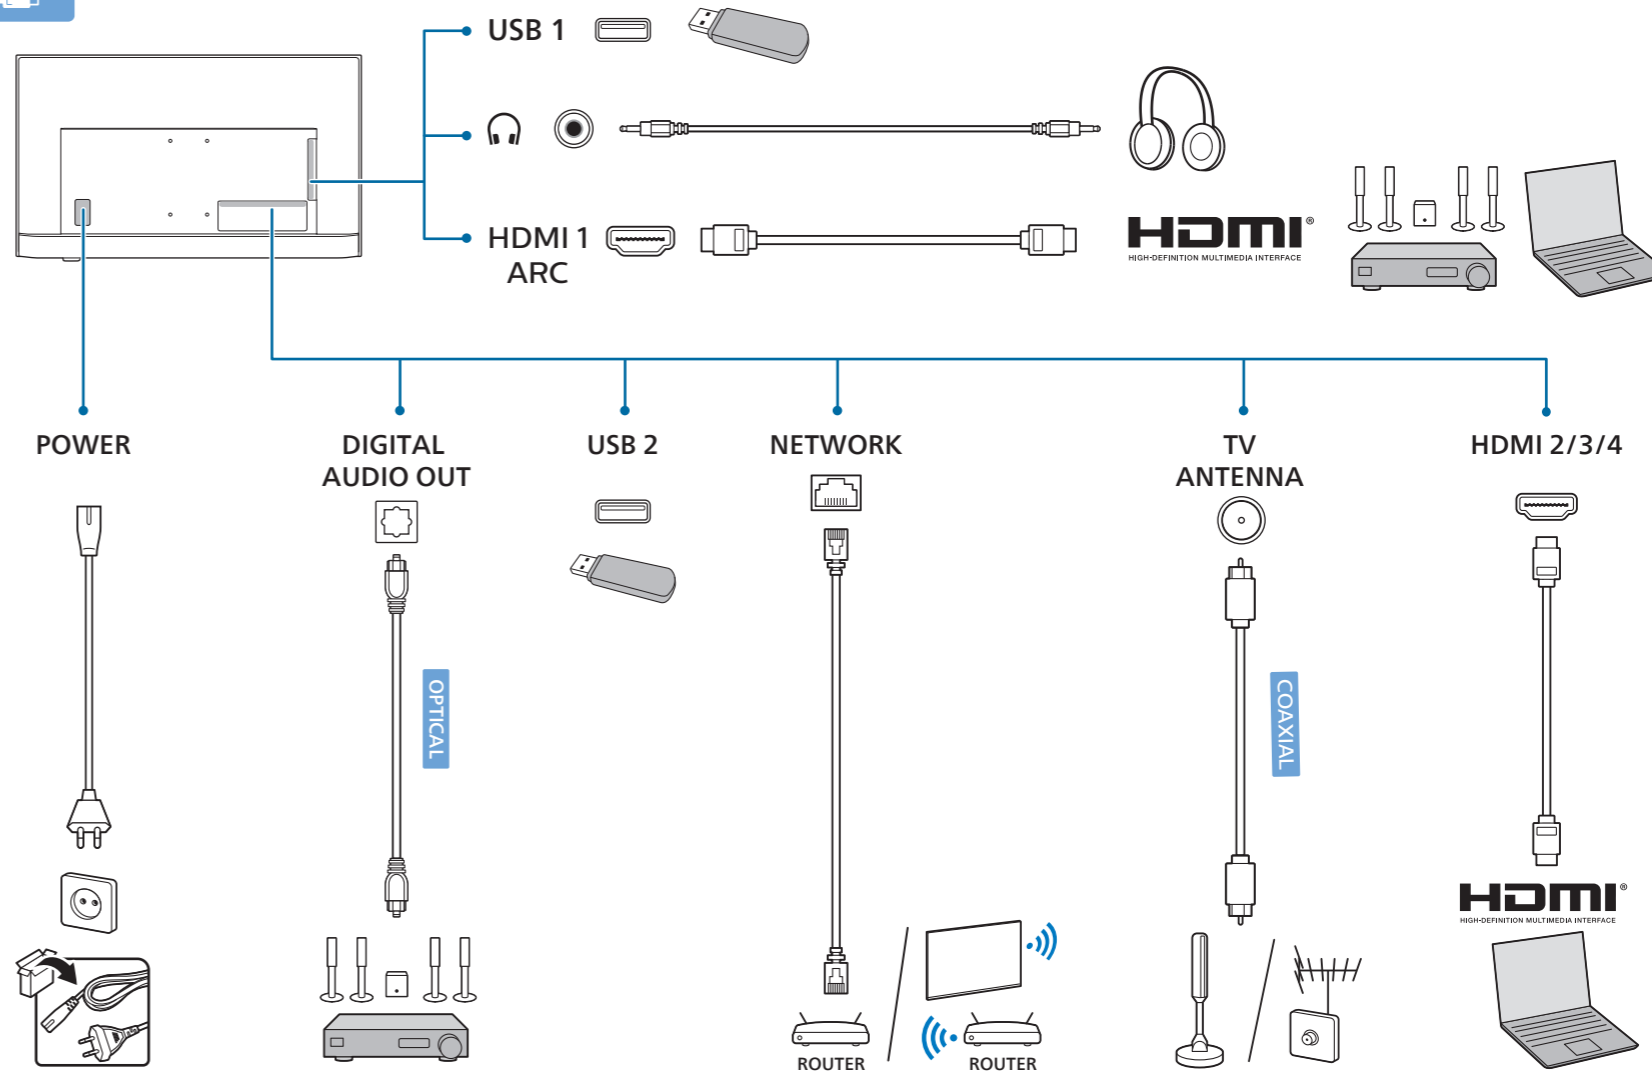

43" 100x200mm M6  
(L: 8mm~11mm) 108 cm

1

2

3

4

5

<= 1m

Ok Google