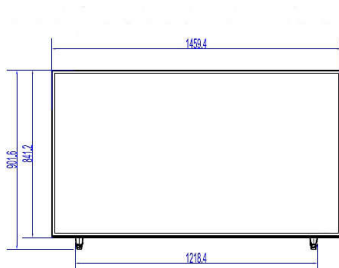

## Picture/Display

- Aspect ratio: 16:9
- Diagonal screen size (inch): 65 inch
- Diagonal screen size (metric): 164 cm
- Display: 4K Ultra HD LED
- Panel resolution: 3840x2160p
- Brightness: 350 cd/m<sup>2</sup>
- Contrast ratio (typical): 4000
- Viewing angle: 178° (H) / 178° (V)

## Dimensions

- Set Width: 1459 mm
- Set Height: 841 mm
- Set Depth: 73.5 mm
- Product weight: 23.5 kg
- Set width (with stand): 1459 mm
- Set height (with stand): 902 mm
- Set depth (with stand): 345 mm
- Product weight (+stand): 24.1 kg
- Wall mount compatible: M6, 400 x 400 mm