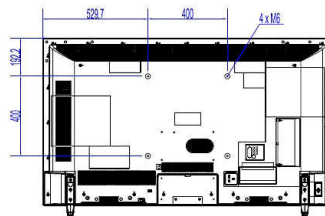

## Picture/Display

- Aspect ratio: 16:9
- Diagonal screen size (inch): 65 inch
- Diagonal screen size (metric): 164 cm
- Display: 4K Ultra HD LED
- Panel resolution: 3840x2160p
- Brightness: 350 cd/m<sup>2</sup>
- Contrast ratio (typical): 4000
- Viewing angle: 178° (H) / 178° (V)

## Dimensions

- Set Width: 1459 mm
- Set Height: 841 mm
- Set Depth: 73.5 mm
- Product weight: 23.5 kg
- Set width (with stand): 1459 mm
- Set height (with stand): 902 mm
- Set depth (with stand): 345 mm
- Product weight (+stand): 24.1 kg
- Wall mount compatible: M6, 400 x 400 mm