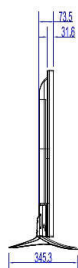

## Picture/Display

- Aspect ratio: 16:9
- Diagonal screen size (inch): 65 inch
- Diagonal screen size (metric): 164 cm
- Display: 4K Ultra HD LED
- Panel resolution: 3840x2160p
- Brightness: 350 cd/m<sup>2</sup>
- Contrast ratio (typical): 4000
- Viewing angle: 178° (H) / 178° (V)

## Dimensions

- Set Width: 1459 mm
- Set Height: 841 mm
- Set Depth: 73.5 mm
- Product weight: 23.5 kg
- Set width (with stand): 1459 mm
- Set height (with stand): 902 mm
- Set depth (with stand): 345 mm
- Product weight (+stand): 24.1 kg
- Wall mount compatible: M6, 400 x 400 mm