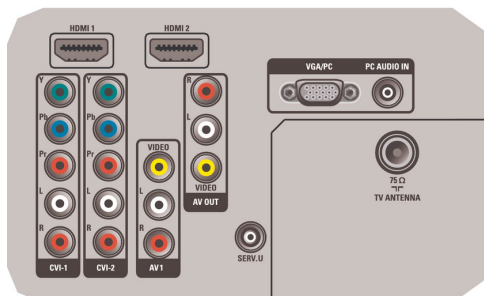

Multimedia Applications

- Playback Formats: MP3, JPEG Still pictures, MPEG1, MPEG4, RealMedia Video
- Playback enhancement: Picture slideshow

Tuner/Reception/Transmission

- Aerial Input: 75 ohm coaxial (IEC75)
- TV system: PAL B/G, PAL D/K
- Video Playback: NTSC, PAL
- Tuner bands: Hyperband, S-Channel, UHF, VHF
- Number of Preset Channels: 99

Connectivity

- AV 1: Audio L/R in, YPbPr
- AV 2: Audio L/R in, YPbPr
- AV 3: Audio L/R in, CVBS in
- Front / Side connections: HDMI v1.3, S-video in, CVBS in, Audio L/R in, Headphone out, USB
- Other connections: Monitor out, CVBS, L/R (cinch), PC-in VGA + Audio L/R in
- HDMI 1: HDMI v1.3
- HDMI 2: HDMI v1.3
- EasyLink (HDMI-CEC): One touch play, EasyLink, Remote control pass-through, System audio

control, System standby

Power

- Ambient temperature: 5 °C to 40 °C
- Mains power: 110-240V; 50-60Hz
- Power consumption: 198 W
- Standby power consumption: (typical) <0.15W

Dimensions

- Set dimensions (W x H x D): 1033 x 644 x 83 mm
- Set dimensions with stand (W x H x D): 1033 x 694 x 271 mm
- Weight incl. Packaging: 26.5 kg
- Product weight: 16.5 kg
- Product weight (+stand): 19.5 kg
- Box dimensions (W x H x D): 1306 x 788 x 281 mm
- VESA wall mount compatible: 400 x 400 mm

Accessories

- Included accessories: Tabletop swivel stand, Power cord, Quick start guide, User Manual, Remote Control, 2 x AAA Batteries
- User Manual: Arabic, English, French, Malay, Thai, Traditional Chinese

Rear connectors

Side

Issue date 2019-06-28

Version: 5.5.6

12 NC: 8670 000 51772
EAN: 87 12581 47812 4

© 2019 Koninklijke Philips N.V.
All Rights reserved.

Specifications are subject to change without notice.
Trademarks are the property of Koninklijke Philips N.V.
or their respective owners.

www.philips.com