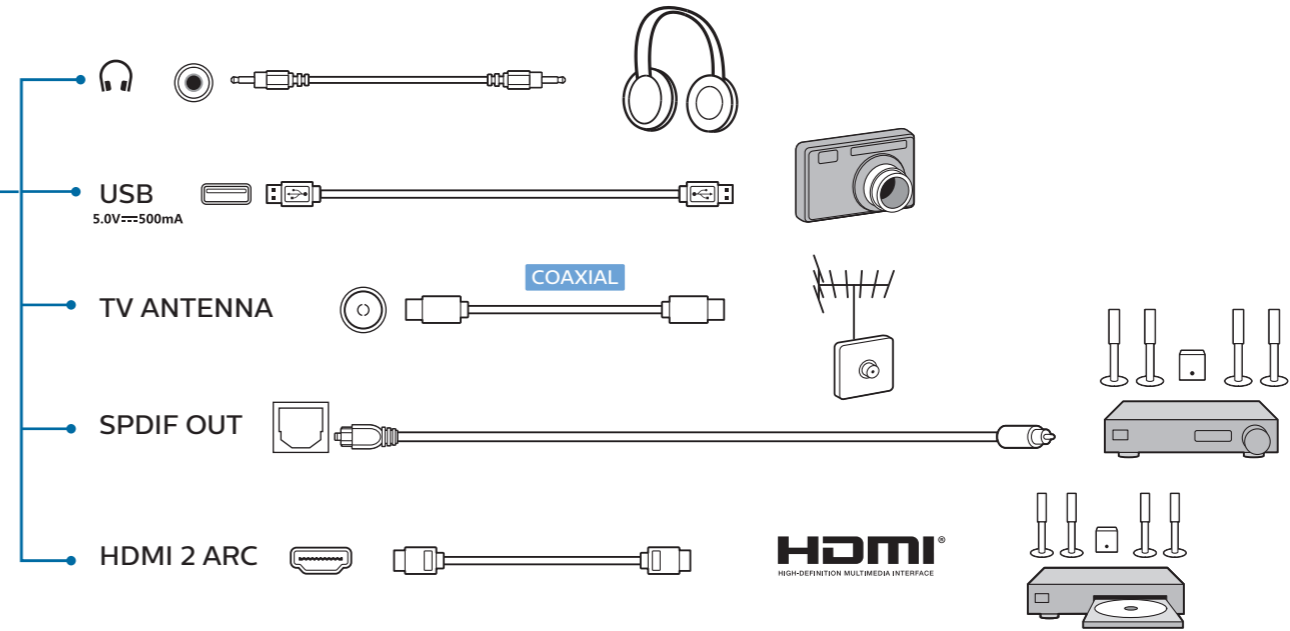

**简体中文** 请阅读安全说明。

**العربية** قراءة تعليمات السلامة.

Register your product and get support at [www.philips.com/TVsupport](http://www.philips.com/TVsupport)

2x  
AAA  
1.5V

Click

All registered and unregistered trademarks are property of their respective owners. Specifications are subject to change without notice. Philips and the Philips' shield emblem are trademarks of Koninklijke Philips N.V. and are used under license from Koninklijke Philips N.V. 2020© TP Vision Europe B.V. All rights reserved. [philips.com](http://philips.com)