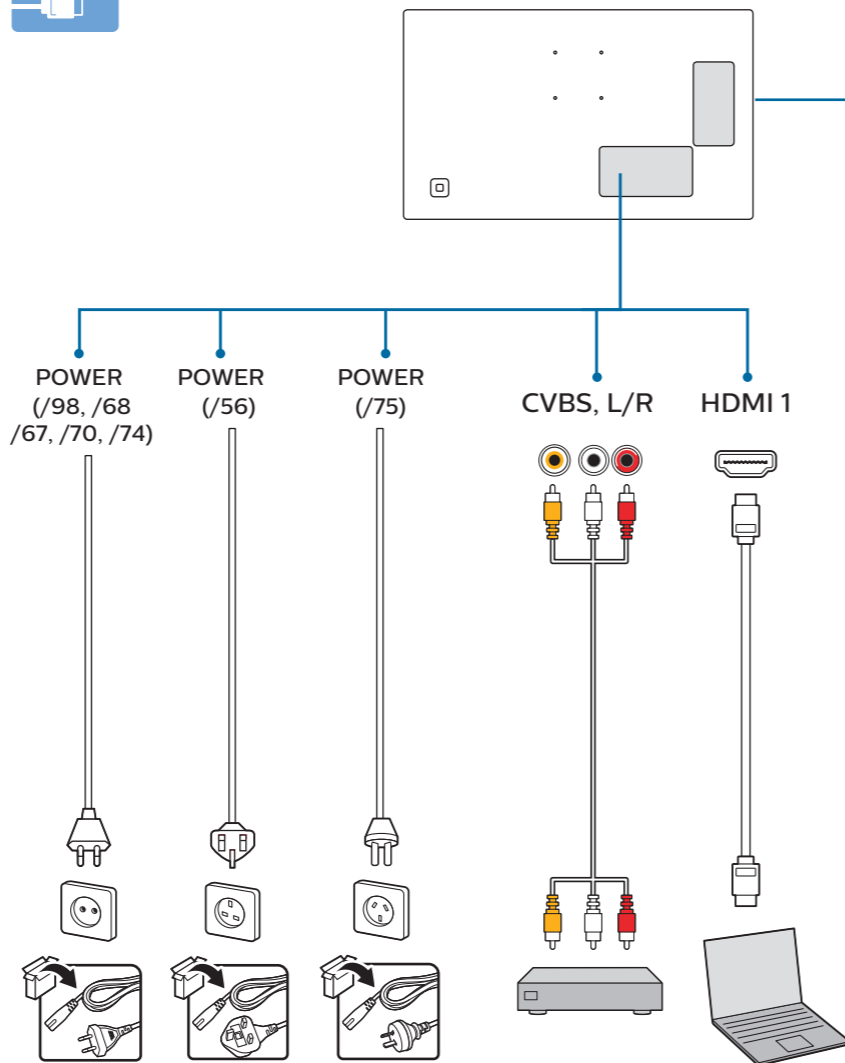

## 5505 series Quick Start Guide

**VESA (x,y)**

32" 100 x 100mm M6

80 cm

**English** Read the safety instructions.

**Bahasa Malaysia** Baca arahan Keselamatan.

**Bahasa Indonesia** Baca petunjuk keselamatan.

**简体中文** 请阅读安全说明。

**العربية** قراءة تعليمات السلامة.

Register your product and get support at [www.philips.com/TVsupport](http://www.philips.com/TVsupport)

2x  
AAA  
1.5V

Click

All registered and unregistered trademarks are property of their respective owners. Specifications are subject to change without notice. Philips and the Philips' shield emblem are trademarks of Koninklijke Philips N.V. and are used under license from Koninklijke Philips N.V. 2020© TP Vision Europe B.V. All rights reserved. [philips.com](http://philips.com)