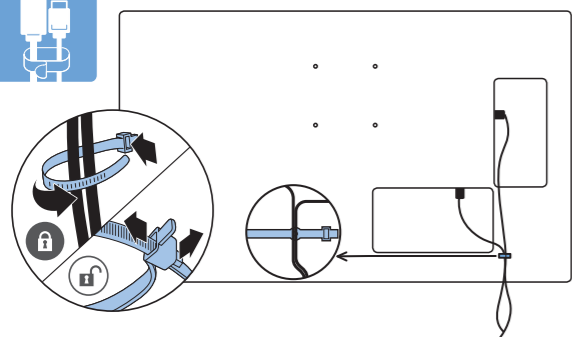

All registered and unregistered trademarks are property of their respective owners. Specifications are subject to change without notice. Philips and the Philips' shield emblem are trademarks of Koninklijke Philips N.V. and are used under license from Koninklijke Philips N.V. 2020© TP Vision Europe B.V. All rights reserved. philips.com