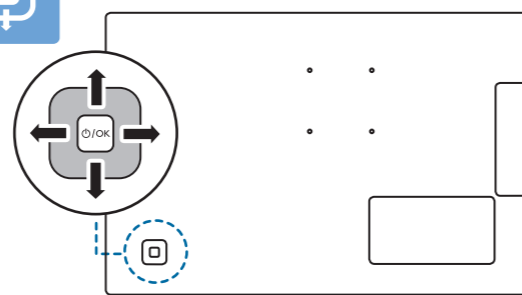

All registered and unregistered trademarks are property of their respective owners. Specifications are subject to change without notice. Philips and the Philips' shield emblem are trademarks of Koninklijke Philips N.V. and are used under license from Koninklijke Philips N.V. 2020© TP Vision Europe B.V. All rights reserved. philips.com