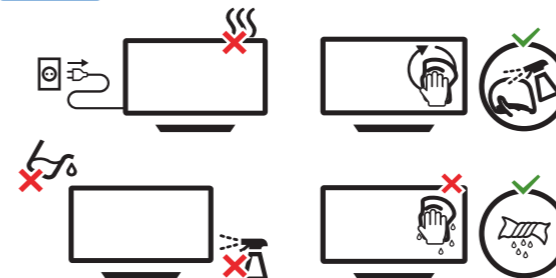

**简体中文** 请阅读安全说明。

**العربية** قراءة تعليمات السلامة.

Register your product and get support at [www.philips.com/TVsupport](http://www.philips.com/TVsupport)

2x  
AAA  
1.5V

Click

All registered and unregistered trademarks are property of their respective owners. Specifications are subject to change without notice. Philips and the Philips' shield emblem are trademarks of Koninklijke Philips N.V. and are used under license from Koninklijke Philips N.V. 2020© TP Vision Europe B.V. All rights reserved. [philips.com](http://philips.com)