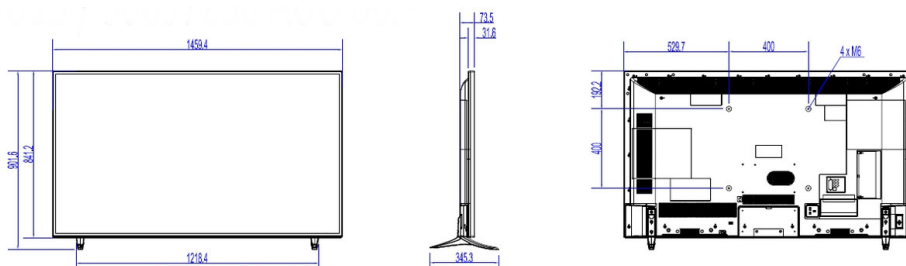

## Picture/Display

- Display: 4K Ultra HD LED
- Diagonal screen size: 65 inch / 164 cm
- Aspect ratio: 16:9
- Panel resolution: 3840x2160p
- Brightness: 350 cd/m<sup>2</sup>
- Contrast ratio (typical): 4000
- Viewing angle: 178° (H) / 178° (V)

## Dimensions

- Set dimensions (W x H x D): 1459 x 841 x 73.5 mm
- Set dimensions with stand (W x H x D): 1459 x 902 x 345 mm
- Product weight: 23.5 kg
- Product weight (+stand): 24.1 kg
- VESA wall mount compatible: M6, 400 x 400 mm