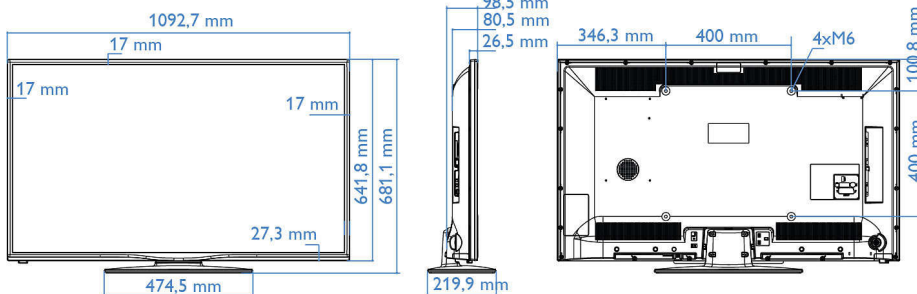

Specifications

Picture/Display

- Aspect ratio: 16:9
- Diagonal screen size (inch): 48 inch
- Diagonal screen size (metric): 122 cm
- Display: LED Full HD
- Panel resolution: 1920 x 1080p
- Brightness: 300 cd/m²
- Picture enhancement: Digital Crystal Clear, 100 Hz Perfect Motion Rate
- Viewing angle: 178° (H)/178° (V)

Design

- Colour: Black

Dimensions

- Set Width: 1093 mm
- Set Height: 642 mm
- Set Depth: 81/99 mm
- Product weight: 11.6 kg
- Set width (with stand): 1093 mm
- Set height (with stand): 681 mm

Issue date 2024-03-31

www.philips.com

- Set depth (with stand): 220 mm
- Product weight (+stand): 12,5 kg
- Wall-mount compatible: 400 x 400 mm, M6

* Availability of features will depend on implementation chosen by integrator.
* Typical on-mode power consumption measured according to IEC62087 Ed 2. The actual energy consumption will depend on how the TV is used.
* This television contains lead only in certain parts or components where no technology alternatives exist in accordance with existing exemption clauses under the RoHS Directive.