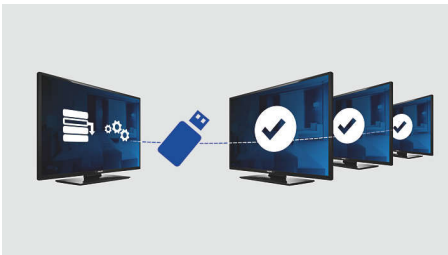

USB Cloning

Provides the ability to easily copy all programming and channel programming

settings from one TV into other TV sets in less than a minute. The feature ensures uniformity between TV sets and significantly reduces installation time and costs.

PrisonMode

To control communication, this Hospitality TV is equipped with a specific PrisonMode setting. This Advanced Security Mode switches off certain settings not needed by the detention market, like Teletext, Electronic Programme Guide, Subtitles and USB ports.