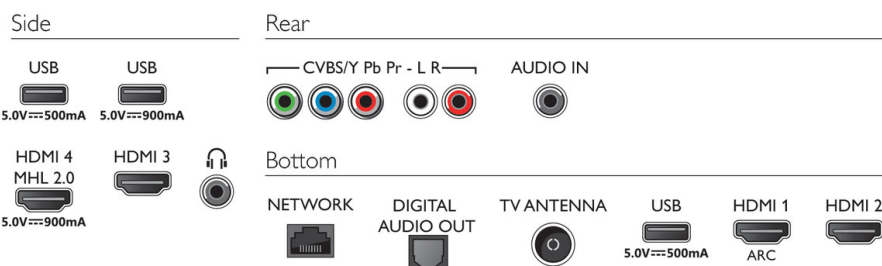

Connections

Issue date 2018-07-09

Version: 9.0.1

12 NC: 8670 001 45436
EAN: 87 18863 01256 7

© 2018 Koninklijke Philips N.V.
All Rights reserved.

Specifications are subject to change without notice.
Trademarks are the property of Koninklijke Philips N.V.
or their respective owners.

www.philips.com

* EPG and actual visibility (up to 8 days) is country and operator dependent.
* Energy consumption in kWh per year, based on the power consumption of the television operating 4 hours per day for 365 days. The actual energy consumption will depend on how the television is used.
* The TV supports DVB reception for 'Free to air' broadcast. Specific DVB operators may not be supported. An up to date list can be found in the FAQ section of the Philips support website. For some operators Conditional Access and subscription are required. Contact your operator for more information.
* (Philips) only compatible with specific Philips player device.
* Philips TV Remote app and related functionalities vary per TV model, operator, and country, as well as smart device model and OS. For more details please visit: www.philips.com/TVRemoteapp.
* Smart TV app offerings vary per TV model and country. For more details please visit: www.philips.com/smarttv.
* USB recording for digital channels only, recordings may be limited by broadcast copy protection (C+). Country and channel restrictions may apply.
* Compatibility depends on Wifi Miracast certification & Android 4.2 or later. For more details please refer to your device documentation.