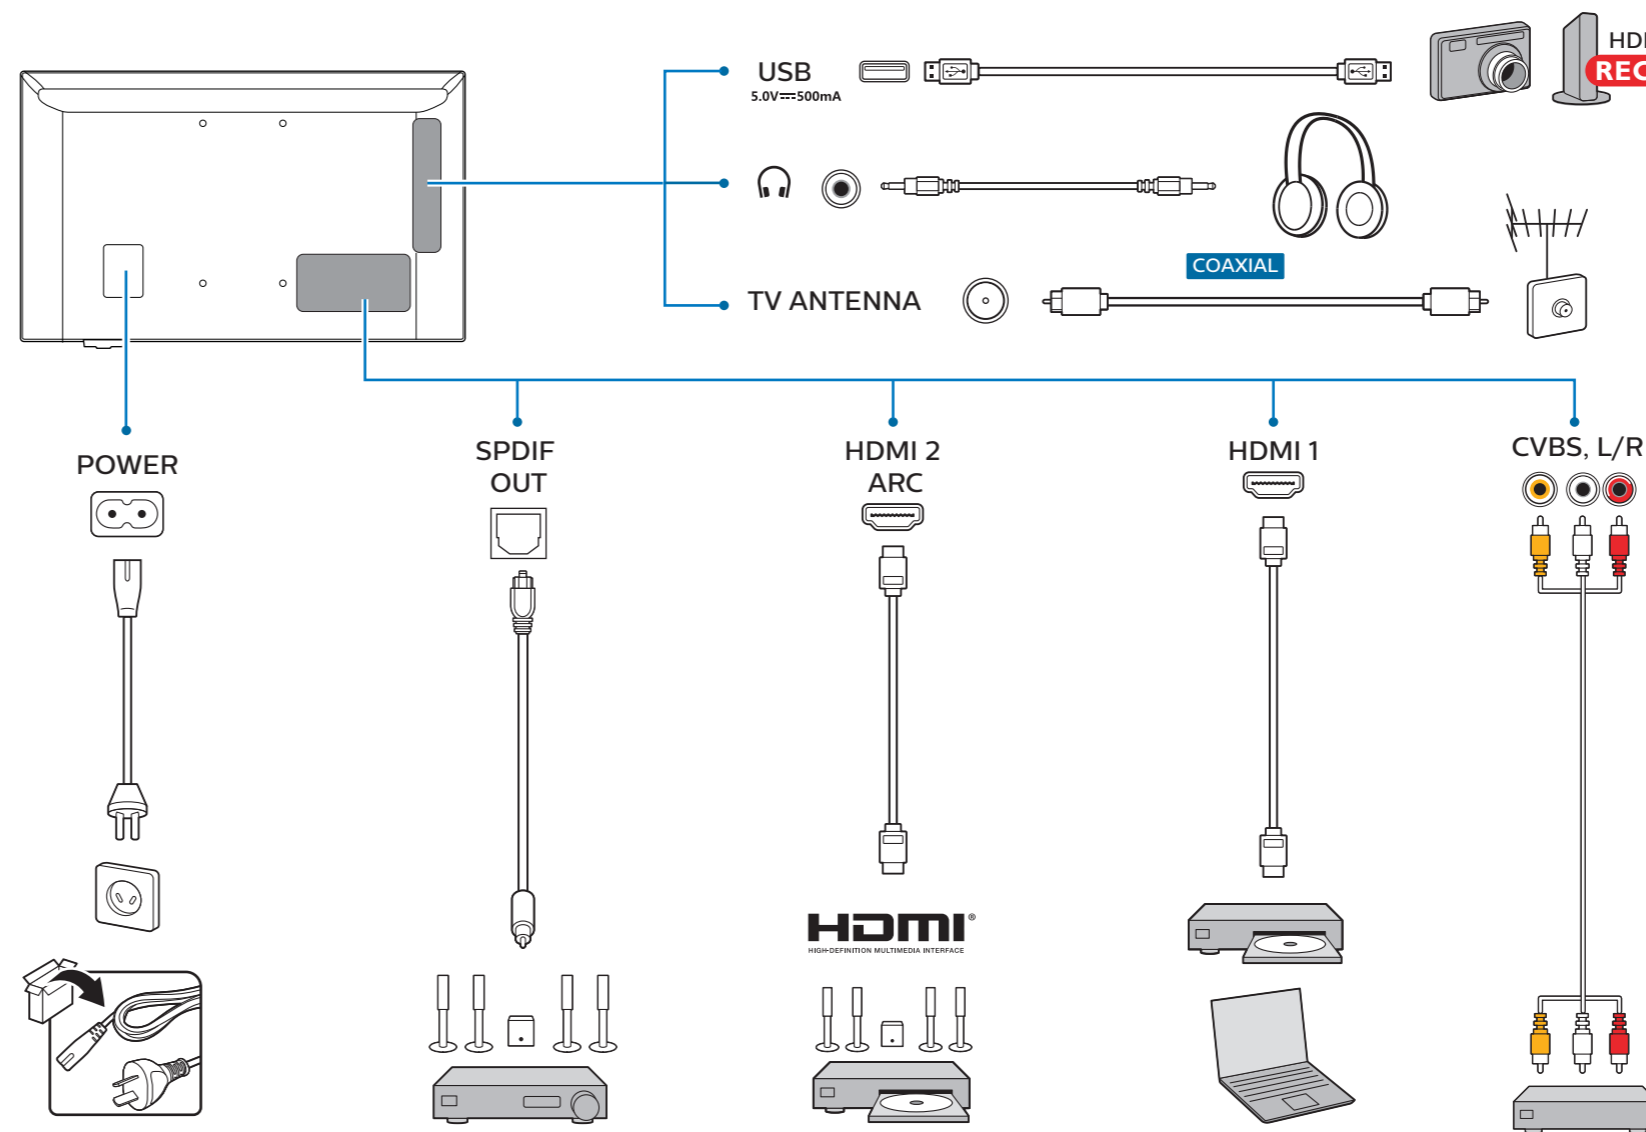

7

English Read the safety instructions.

Español Lea la información de seguridad.

Registre su producto y obtenga asistencia en www.philips.com/TVsupport

VESA (x, y)

24" 100x200mm M4 60 cm

All registered and unregistered trademarks are property of their respective owners. Specifications are subject to change without notice. Philips and the Philips' shield emblem are trademarks of Koninklijke Philips N.V. and are used under license from Koninklijke Philips N.V. 2020 © TP Vision Europe B.V. All rights reserved. philips.com