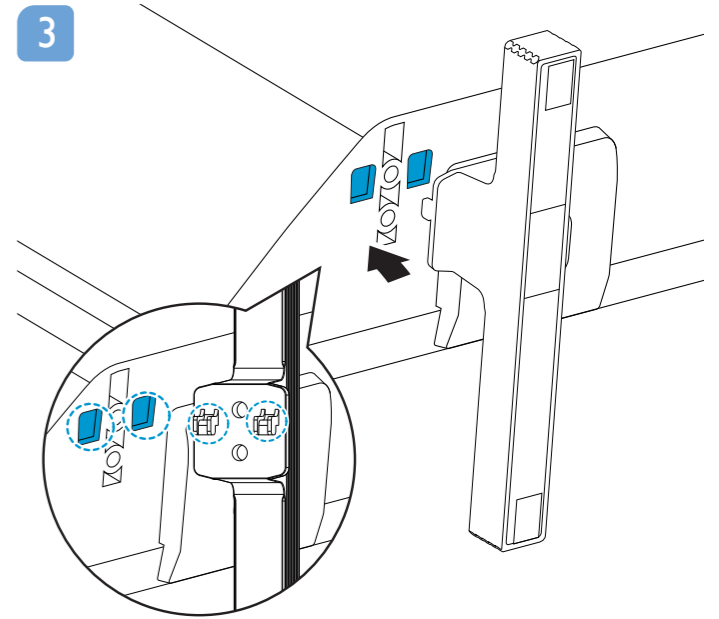

24PHD5565/77 Guía Rápida

A

1

2

3

4

5

6

7

English Read the safety instructions.

Español Lea la información de seguridad.

Registre su producto y obtenga asistencia en www.philips.com/TVsupport

VESA (x, y)

24" 100x200mm M4 60 cm

All registered and unregistered trademarks are property of their respective owners. Specifications are subject to change without notice. Philips and the Philips' shield emblem are trademarks of Koninklijke Philips N.V. and are used under license from Koninklijke Philips N.V. 2020 © TP Vision Europe B.V. All rights reserved. philips.com