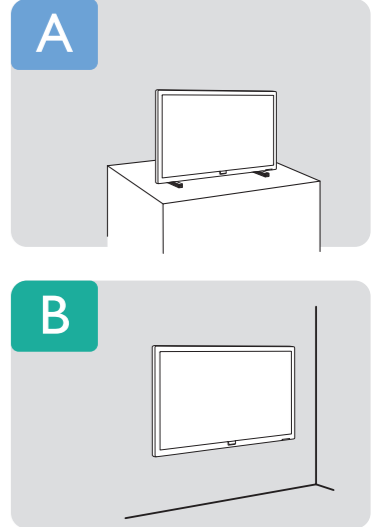

24PHD5565/77 Guía Rápida

A

1

2

3

4

5

6

7

English Read the safety instructions.

Español Lea la información de seguridad.

Registre su producto y obtenga asistencia en www.philips.com/TVsupport

VESA (x, y)

24" 100x200mm M4 60 cm

All registered and unregistered trademarks are property of their respective owners. Specifications are subject to change without notice. Philips and the Philips' shield emblem are trademarks of Koninklijke Philips N.V. and are used under license from Koninklijke Philips N.V. 2020 © TP Vision Europe B.V. All rights reserved. philips.com