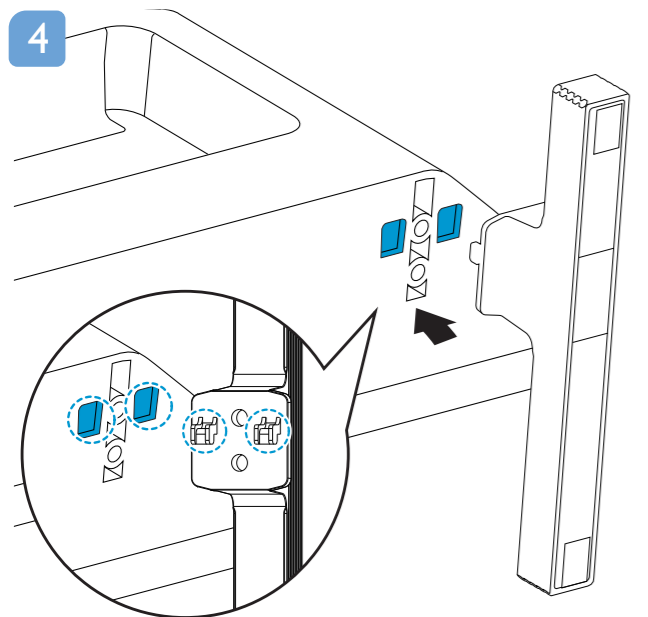

24PHD5565/77 Guía Rápida

A

1

2

3

4

5

6

7

English Read the safety instructions.

Español Lea la información de seguridad.

Registre su producto y obtenga asistencia en www.philips.com/TVsupport

VESA (x, y)

24" 100x200mm M4 60 cm

All registered and unregistered trademarks are property of their respective owners. Specifications are subject to change without notice. Philips and the Philips' shield emblem are trademarks of Koninklijke Philips N.V. and are used under license from Koninklijke Philips N.V. 2020 © TP Vision Europe B.V. All rights reserved. philips.com