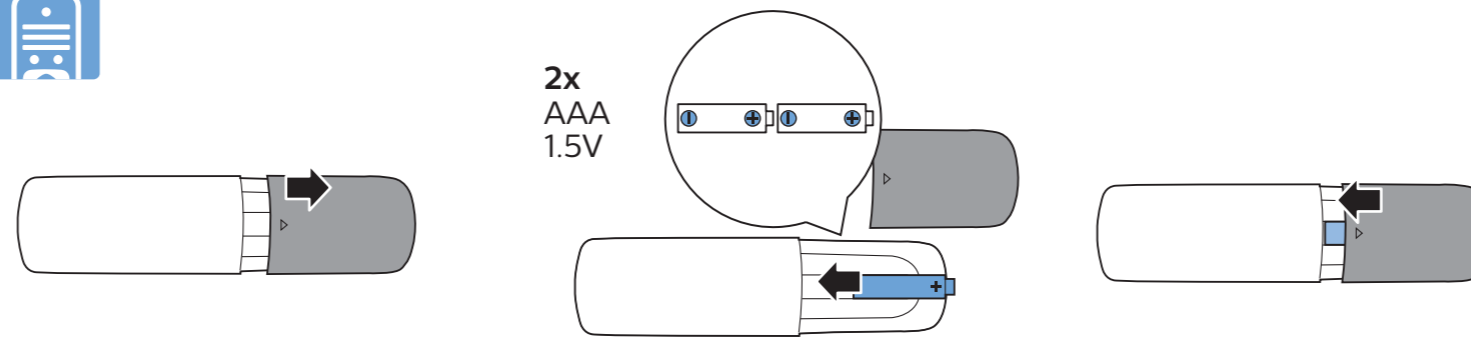

7

English Read the safety instructions.

Español Lea la información de seguridad.

Registre su producto y obtenga asistencia en www.philips.com/TVsupport

VESA (x, y)

24" 100x200mm M4 60 cm

All registered and unregistered trademarks are property of their respective owners. Specifications are subject to change without notice. Philips and the Philips' shield emblem are trademarks of Koninklijke Philips N.V. and are used under license from Koninklijke Philips N.V. 2020 © TP Vision Europe B.V. All rights reserved. philips.com