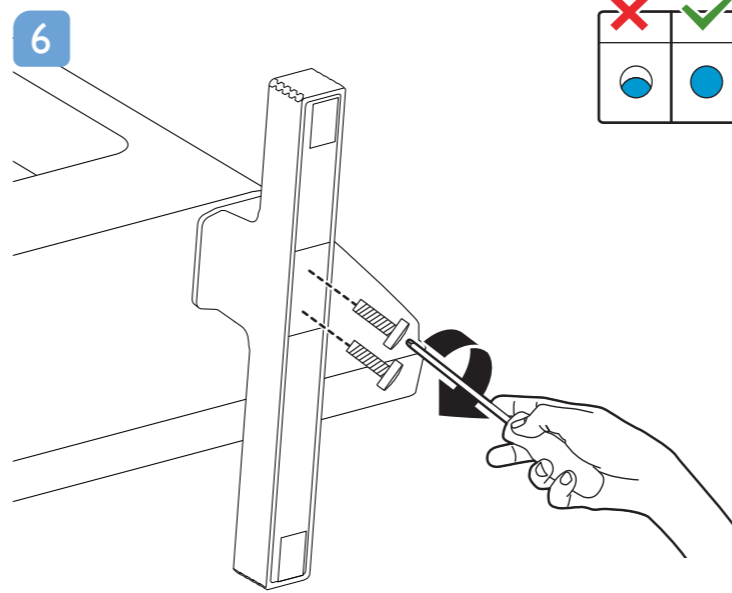

24PHD5565/77 Guía Rápida

A

1

2

3

4

5

6

7

English Read the safety instructions.

Español Lea la información de seguridad.

Registre su producto y obtenga asistencia en www.philips.com/TVsupport

VESA (x, y)

24" 100x200mm M4 60 cm

All registered and unregistered trademarks are property of their respective owners. Specifications are subject to change without notice. Philips and the Philips' shield emblem are trademarks of Koninklijke Philips N.V. and are used under license from Koninklijke Philips N.V. 2020 © TP Vision Europe B.V. All rights reserved. philips.com