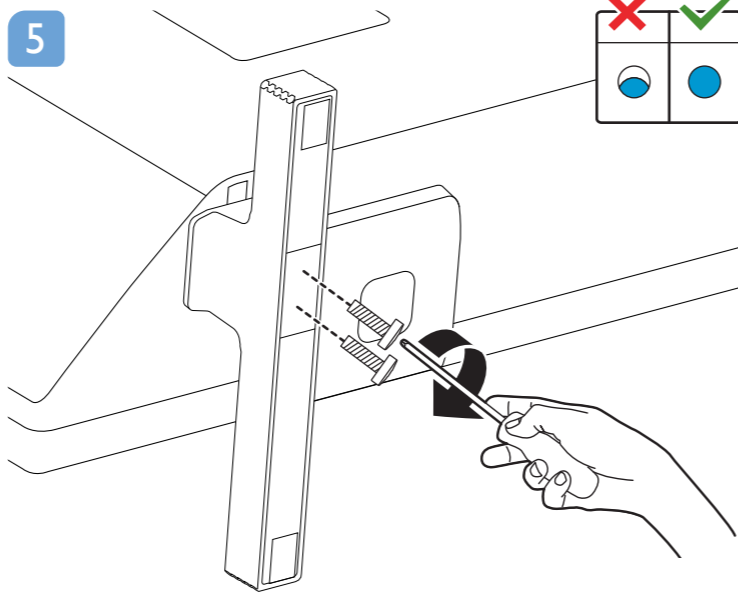

24PHD5565/77 Guía Rápida

A

1

2

3

4

5

6

7

English Read the safety instructions.

Español Lea la información de seguridad.

Registre su producto y obtenga asistencia en www.philips.com/TVsupport

VESA (x, y)

24" 100x200mm M4 60 cm

All registered and unregistered trademarks are property of their respective owners. Specifications are subject to change without notice. Philips and the Philips' shield emblem are trademarks of Koninklijke Philips N.V. and are used under license from Koninklijke Philips N.V. 2020 © TP Vision Europe B.V. All rights reserved. philips.com