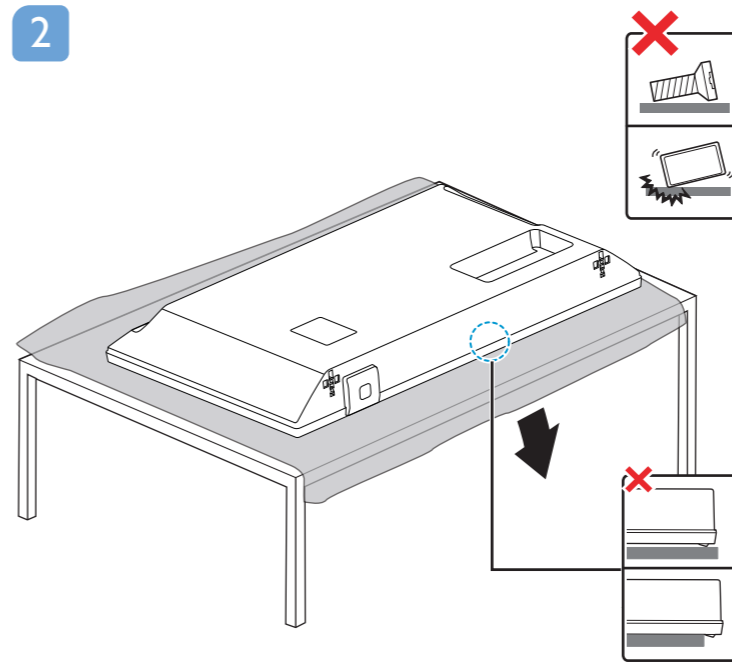

24PHD5565/77 Guía Rápida

A

1

2

3

4

5

6

7

English Read the safety instructions.

Español Lea la información de seguridad.

Registre su producto y obtenga asistencia en www.philips.com/TVsupport

VESA (x, y)

24" 100x200mm M4 60 cm

All registered and unregistered trademarks are property of their respective owners. Specifications are subject to change without notice. Philips and the Philips' shield emblem are trademarks of Koninklijke Philips N.V. and are used under license from Koninklijke Philips N.V. 2020 © TP Vision Europe B.V. All rights reserved. philips.com