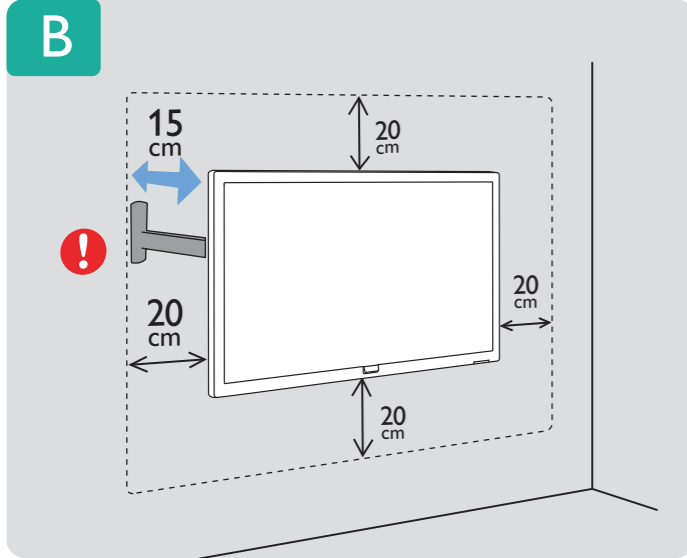

7

English Read the safety instructions.

Español Lea la información de seguridad.

Registre su producto y obtenga asistencia en www.philips.com/TVsupport

VESA (x, y)

24" 100x200mm M4 60 cm

All registered and unregistered trademarks are property of their respective owners. Specifications are subject to change without notice. Philips and the Philips' shield emblem are trademarks of Koninklijke Philips N.V. and are used under license from Koninklijke Philips N.V. 2020 © TP Vision Europe B.V. All rights reserved. philips.com