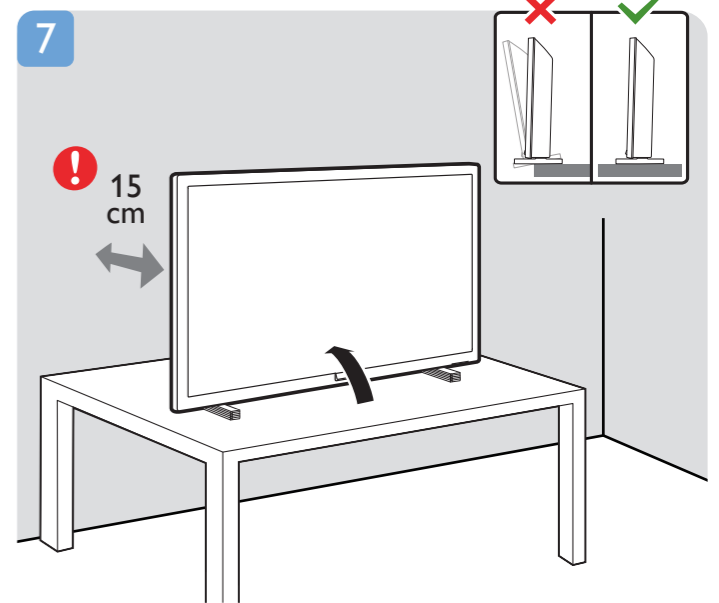

24PHD5565/77 Guía Rápida

A

1

2

3

4

5

6

7

English Read the safety instructions.

Español Lea la información de seguridad.

Registre su producto y obtenga asistencia en www.philips.com/TVsupport

VESA (x, y)

24" 100x200mm M4 60 cm

All registered and unregistered trademarks are property of their respective owners. Specifications are subject to change without notice. Philips and the Philips' shield emblem are trademarks of Koninklijke Philips N.V. and are used under license from Koninklijke Philips N.V. 2020 © TP Vision Europe B.V. All rights reserved. philips.com