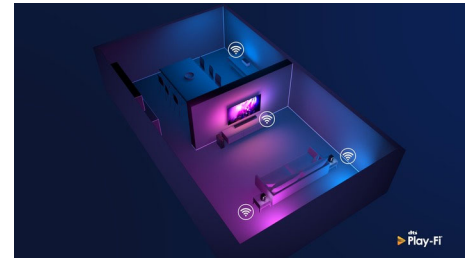

DTS Play-Fi

With DTS Play-Fi on your Philips TV you can connect to compatible speakers in any room. Got wireless speakers in the kitchen? Listen to the movie while you make a snack, or keep up with the sports commentary while you get everyone a drink.