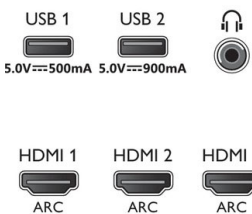

Accessories

- Included Accessories: Legal and safety brochure, Power cord, Quick start guide (x1), Stand with sound solution, 2 x AAA Batteries, Remote Control

EU Energy card

- Panel technology used: OLED

Connections

Side

Bottom

Issue date 2021-10-07

Version: 5.0.1

12 NC: 8670 001 74982
EAN: 87 18863 02893 3

© 2021 Koninklijke Philips N.V.
All Rights reserved.

Specifications are subject to change without notice.
Trademarks are the property of Koninklijke Philips N.V.
or their respective owners.