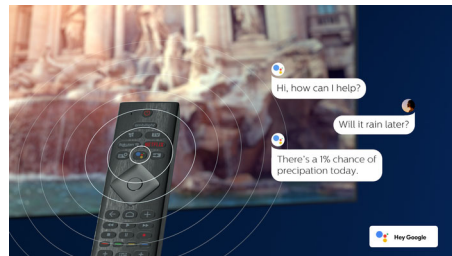

Voice assistant

Control your Philips Android TV with your voice. Want to play a game, watch Netflix, or find content and apps in the Google Play store? Just tell your TV. You can even command all Google Assistant-compatible smart home devices, like dimming the lights and setting the thermostat on movie night. Without leaving the sofa. The days of searching for the TV

remote are over. Now you can use your voice to control your Philips smart TV via Alexa-enabled devices, like Amazon Echo. Turn your TV on, change the channel, switch to your gaming console and more with Alexa.