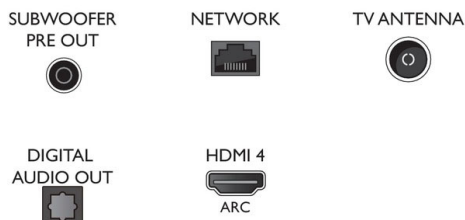

Bottom

Issue date 2021-10-07

Version: 5.0.1

12 NC: 8670 001 74982
EAN: 87 18863 02893 3

© 2021 Koninklijke Philips N.V.
All Rights reserved.

Specifications are subject to change without notice.
Trademarks are the property of Koninklijke Philips N.V.
or their respective owners.

www.philips.com

* EPG and actual visibility (up to 8 days) is country and operator dependent.
* Android App offerings vary per country. For more details please visit your local Google Play Store.
* Philips TV Remote app and related functionalities vary per TV model, operator, and country, as well as smart device model and OS. For more details please visit: www.philips.com/TVRemoteapp.
* Smart TV app offerings vary per TV model and country. For more details please visit: www.philips.com/smarttv.
* Its functionality is subject to ChromeCast built-in apps and smart devices. For more details, please visit ChromeCast built-in product pages.
* Memory size (Flash) : 16G, the actual available disc space may differ (dependant on e.g. (pre-)installed apps, installed operating system, etc.)
* Image depicted on the website are non-contractual pictures. Please always refer to the actual TV that are sold in the retail or stores.