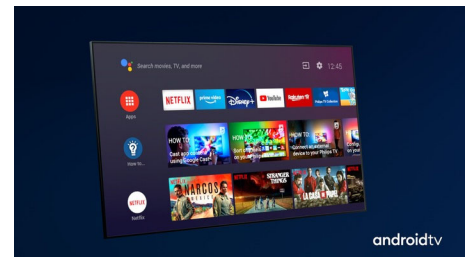

Android TV

Your Philips Android TV gives you the content you want-when you want it. You can customize the home screen to display your favorite apps, making it simple to start streaming the movies and shows you love. Or pick up where you left off.